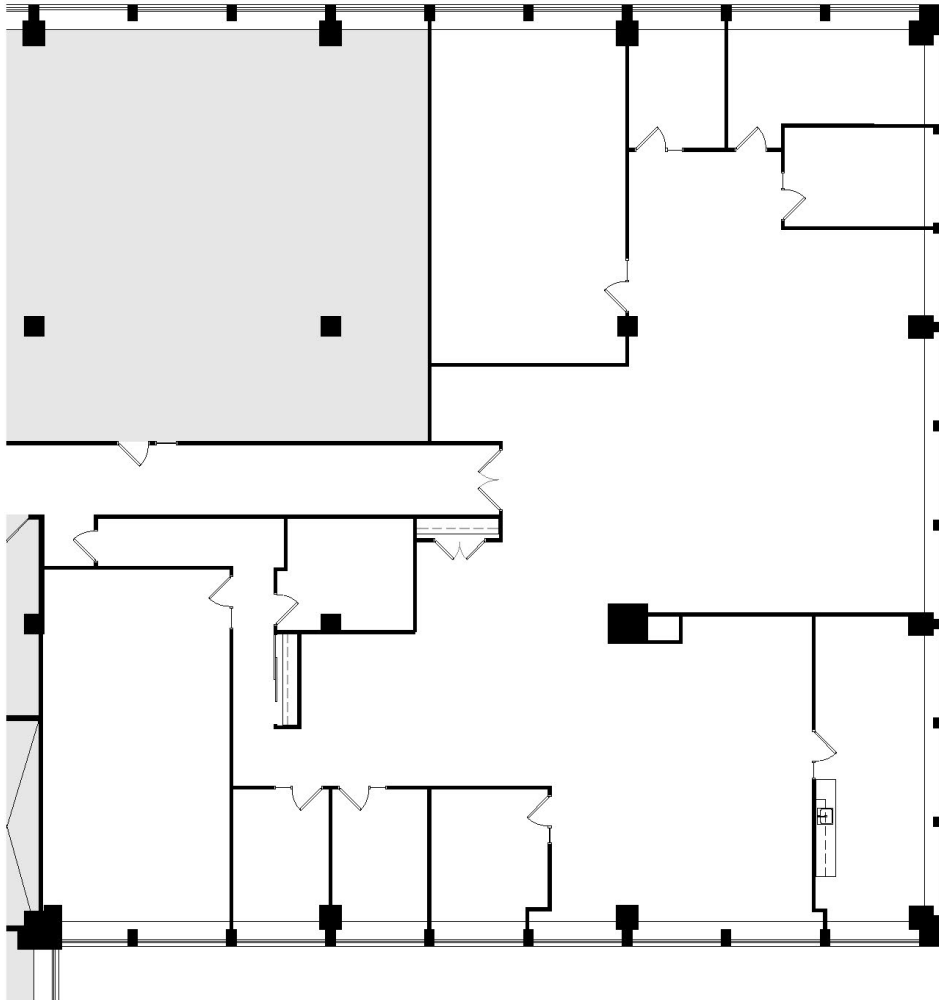

The **DRAKE**

2211 YORK ROAD

Suite 330
7,832 RSF

JEFF SHAY
LEASING
+1 773 858 1692
jeff.shay@jll.com

JACK CONNORS
LEASING
+1 630 995 0433
jack.connors@jll.com

KATHY FEJES
PROPERTY MANAGEMENT
+1 630 990 2215
kathy.fejes@jll.com