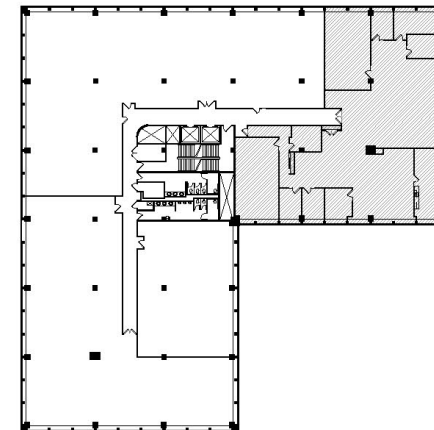

The **DRAKE**

2211 YORK ROAD

Suite 330
7,832 RSF

JEFF SHAY
LEASING
+1 773 858 1692
jeff.shay@jll.com

JACK CONNORS
LEASING
+1 630 995 0433
jack.connors@jll.com

KATHY FEJES
PROPERTY MANAGEMENT
+1 630 990 2215
kathy.fejes@jll.com