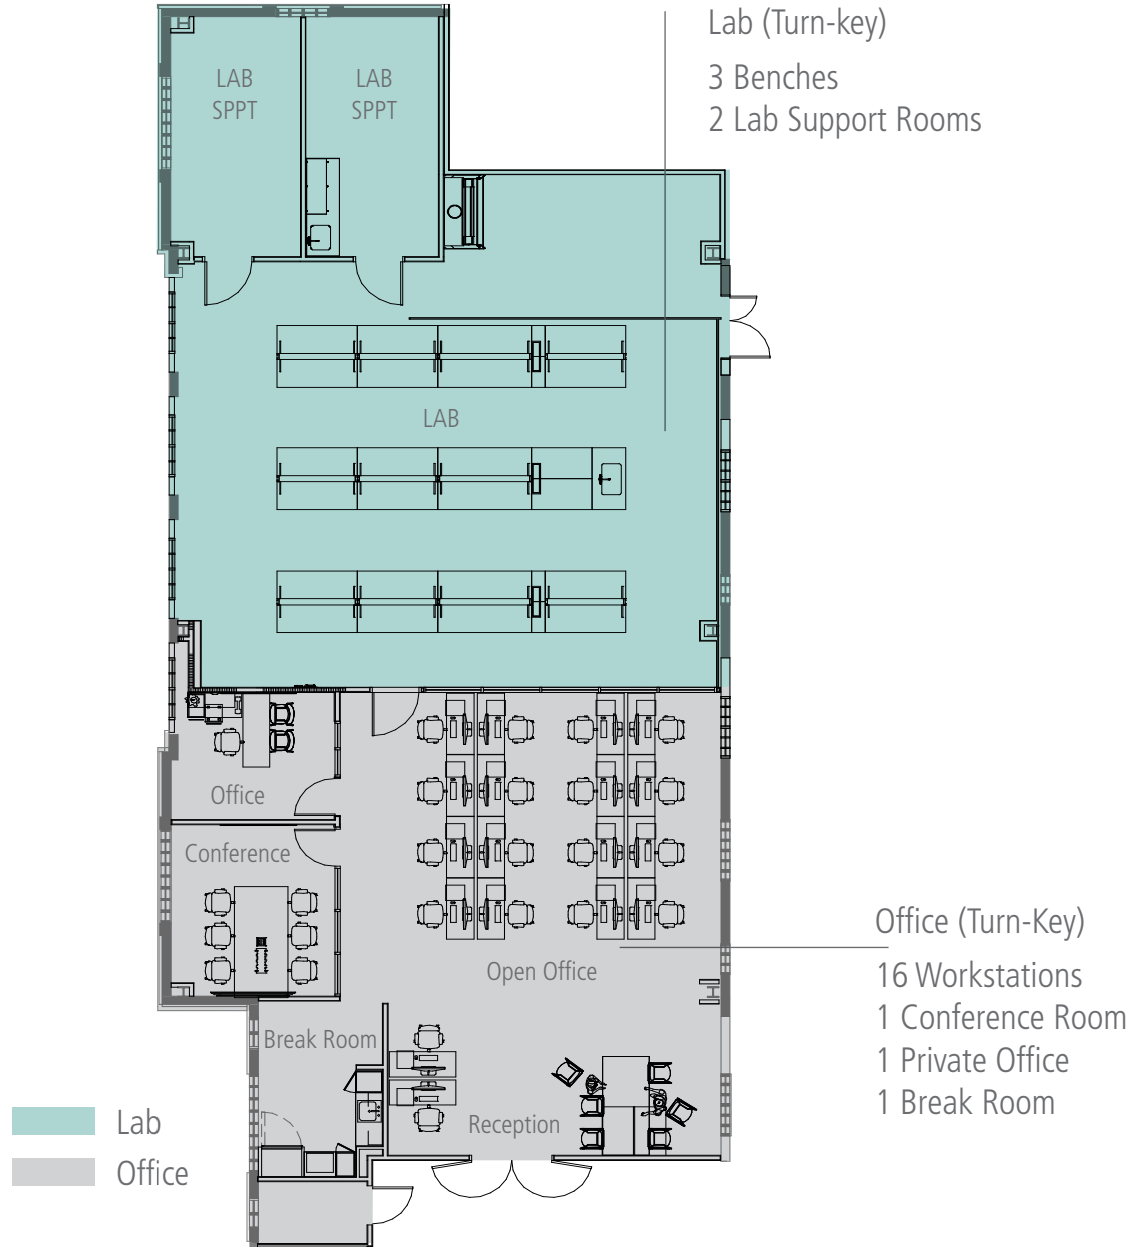

# 12250 EL CAMINO REAL

First Floor TURN-KEY plan

Suite 160  
± 4,900 RSF

Virtual Tour