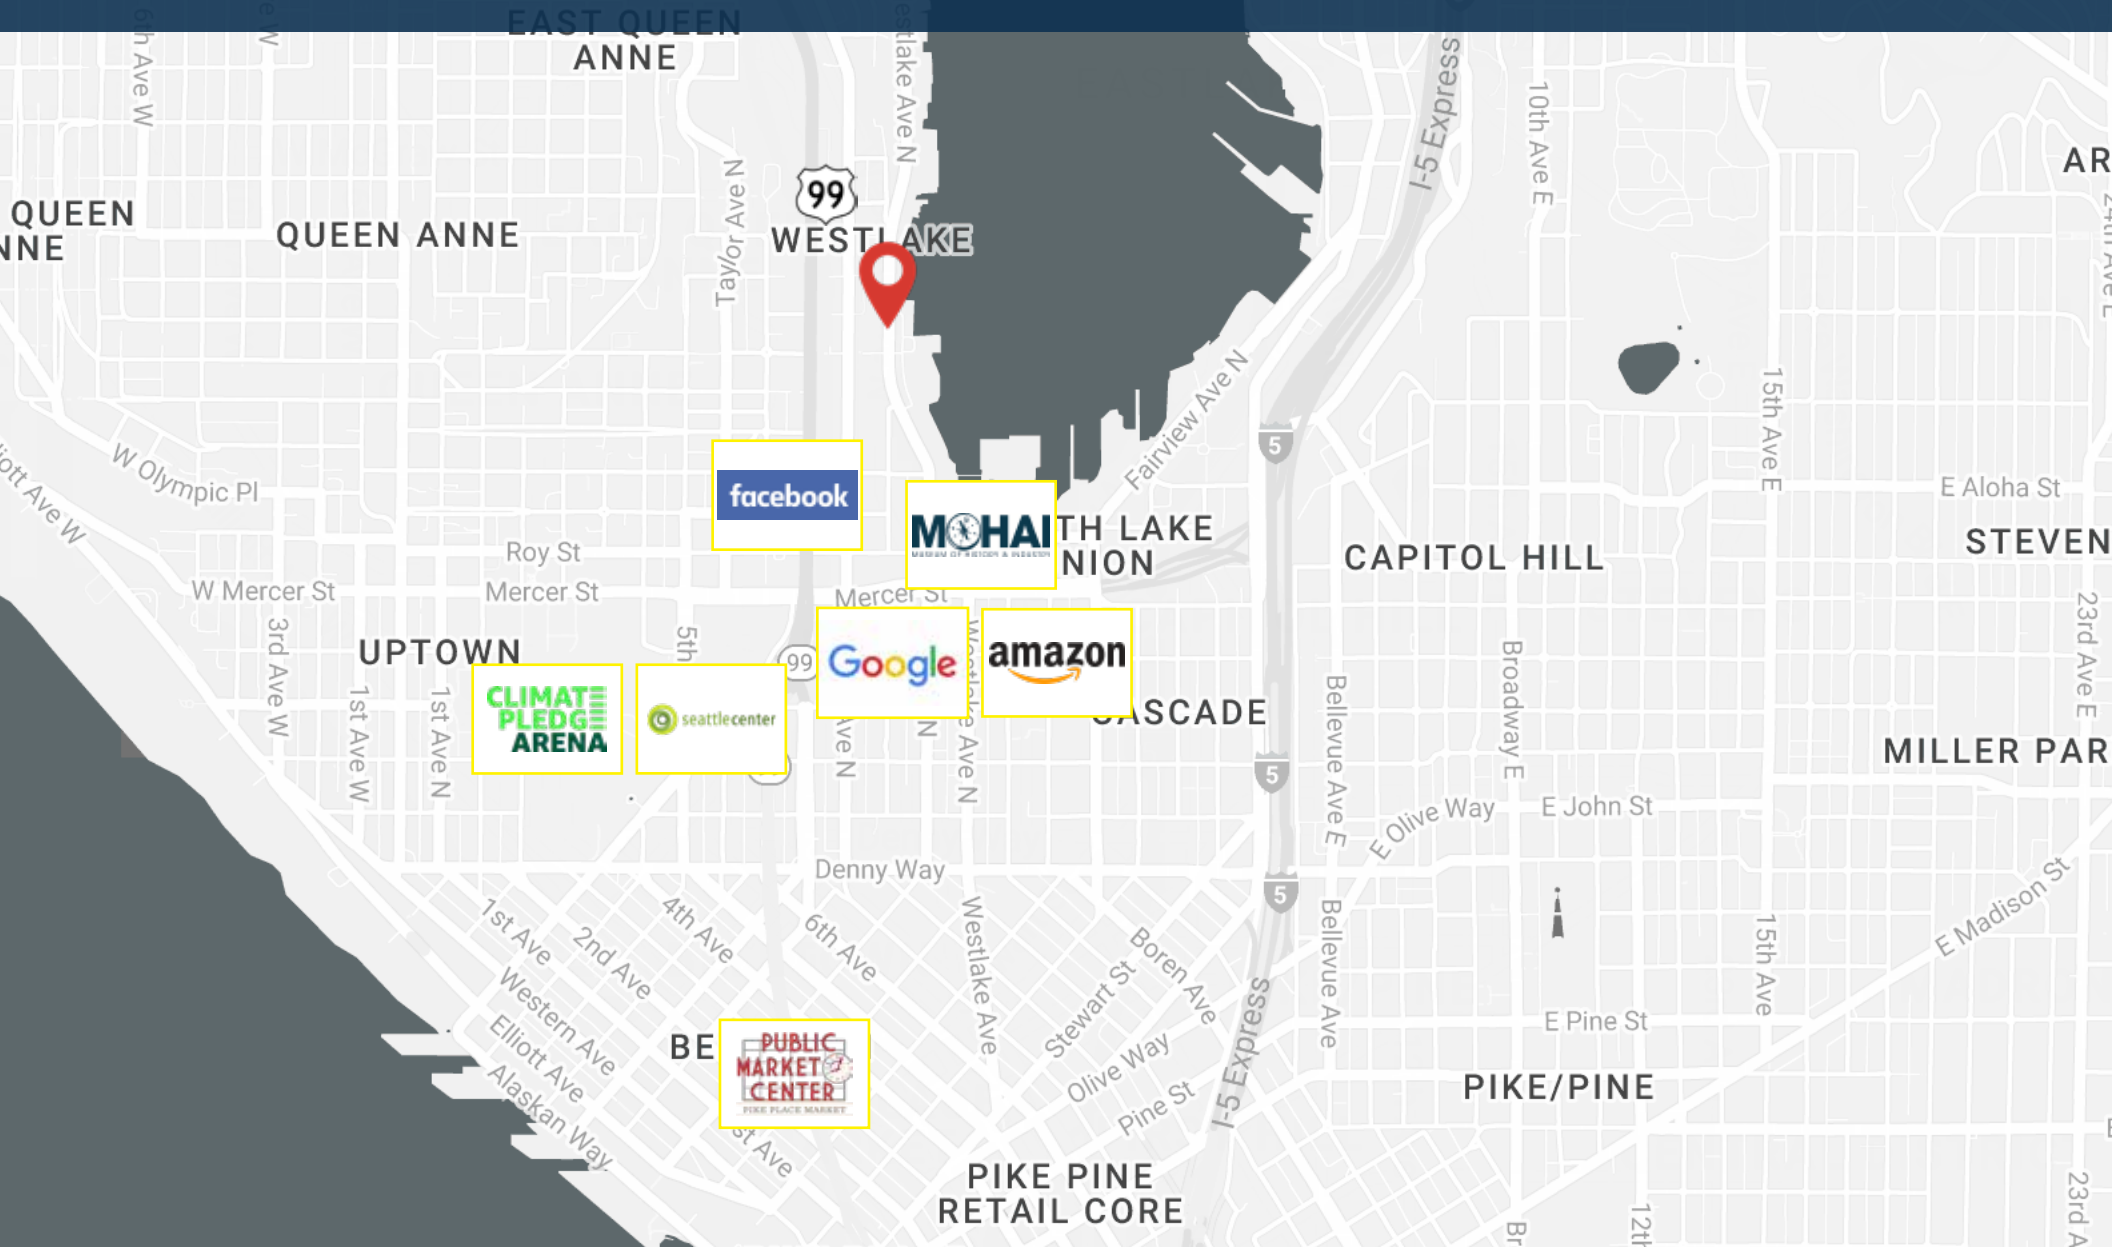

## THE DISTILLERY LOFTS

Distillery Lofts is in the historic Northwest Distilleries building which was the first distillery to operate since Prohibition in Seattle. Northwest Distilleries was founded shortly after the repeal of Prohibition and began production in January 1934. The distillery was located in the tower of the building that boasted \$150,000 worth of equipment, some of which is still present in the building today. The distillery had a rated capacity of 2,000 gallons per day and employed at different times between 20 and 50 people. The Seattle Times claimed that the company's still was the "most modern apparatus obtainable."

## WESTLAKE

Westlake is located on the Western shore of Lake Union. Despite its small size, Westlake has been growing in popularity in recent years thanks to the development boom in neighboring South Lake Union. Westlake is now seeing increasing residential development and is home to many acclaimed business tenants such as Google and Facebook.