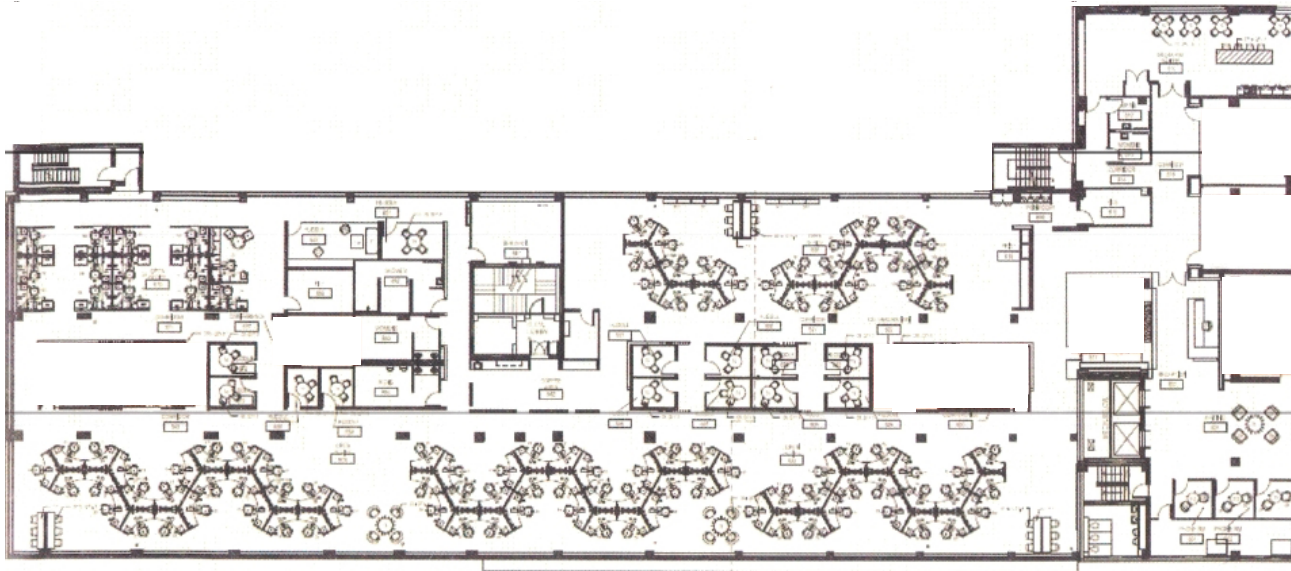

SUITE 600 - 26,426 SF
FULLY FURNISHED

SUITE HIGHLIGHTS:

- Full floor
- Fully furnished
- Comprised of private offices and open space
- Breakroom
- Conference rooms

CLICK OR SCAN
FOR 360°
VIRTUAL TOUR

SUITE 600 - 26,426 SF

SUITE HIGHLIGHTS:

- Full floor
- Fully furnished
- Comprised of private offices and open space
- Breakroom
- Conference rooms

CLICK OR SCAN
FOR 360°
VIRTUAL TOUR