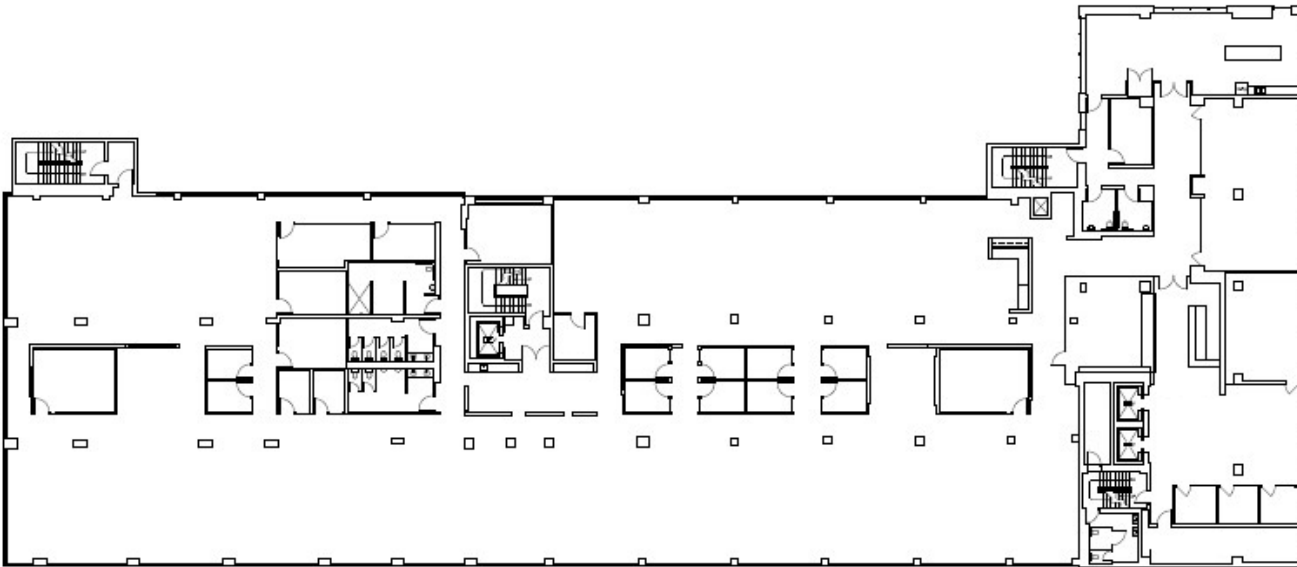

SUITE 600 - 26,426 SF
FULLY FURNISHED

SUITE HIGHLIGHTS:

- Full floor
- Fully furnished
- Comprised of private offices and open space
- Breakroom
- Conference rooms

CLICK OR SCAN
FOR 360°
VIRTUAL TOUR

SUITE 600 - 26,426 SF

SUITE HIGHLIGHTS:

- Full floor
- Fully furnished
- Comprised of private offices and open space
- Breakroom
- Conference rooms

CLICK OR SCAN
FOR 360°
VIRTUAL TOUR