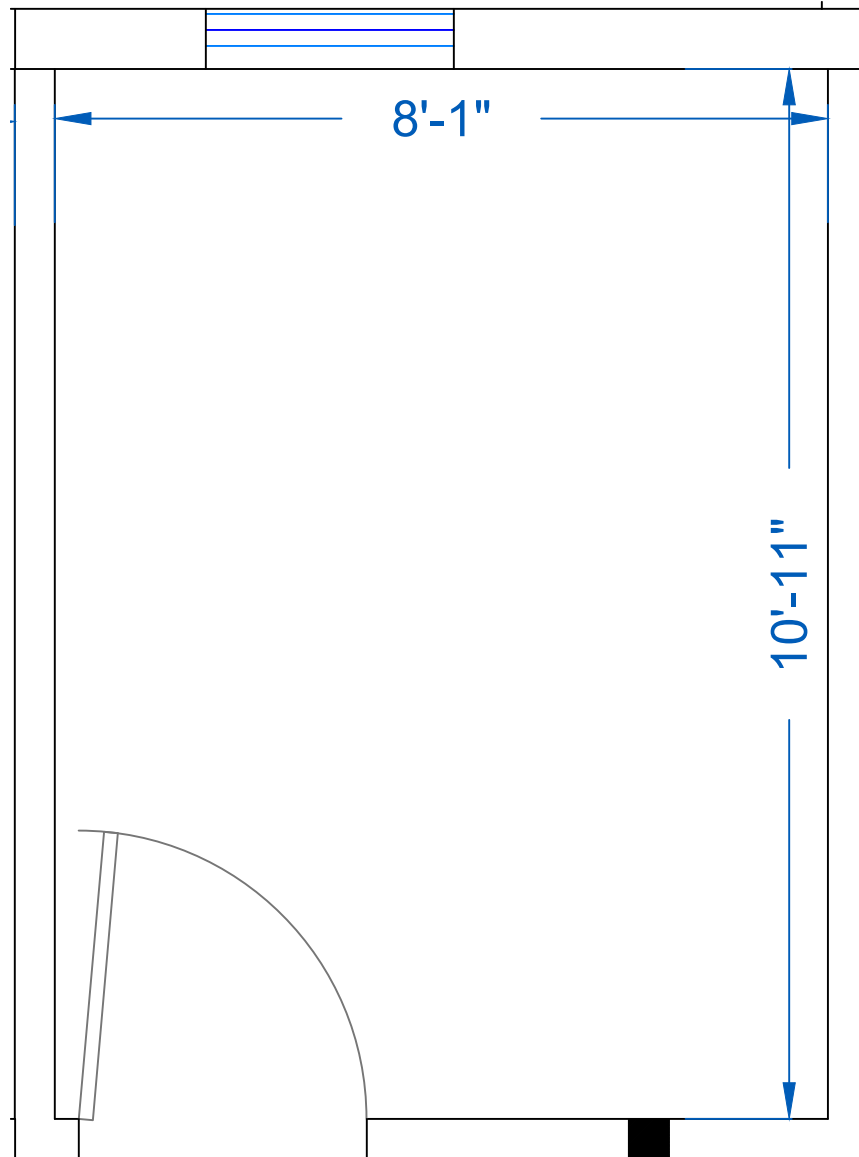

Inverness Professional Center

1618 W Colonial parkway, Suite 130
122 Rentable Square Feet

Scale: 1/2" = 1'-0"

PO Box 1189
Palatine, IL 60078

MOATS
OFFICE PROPERTIES

Office: 847-359-2121
Ryan: 847-363-9700