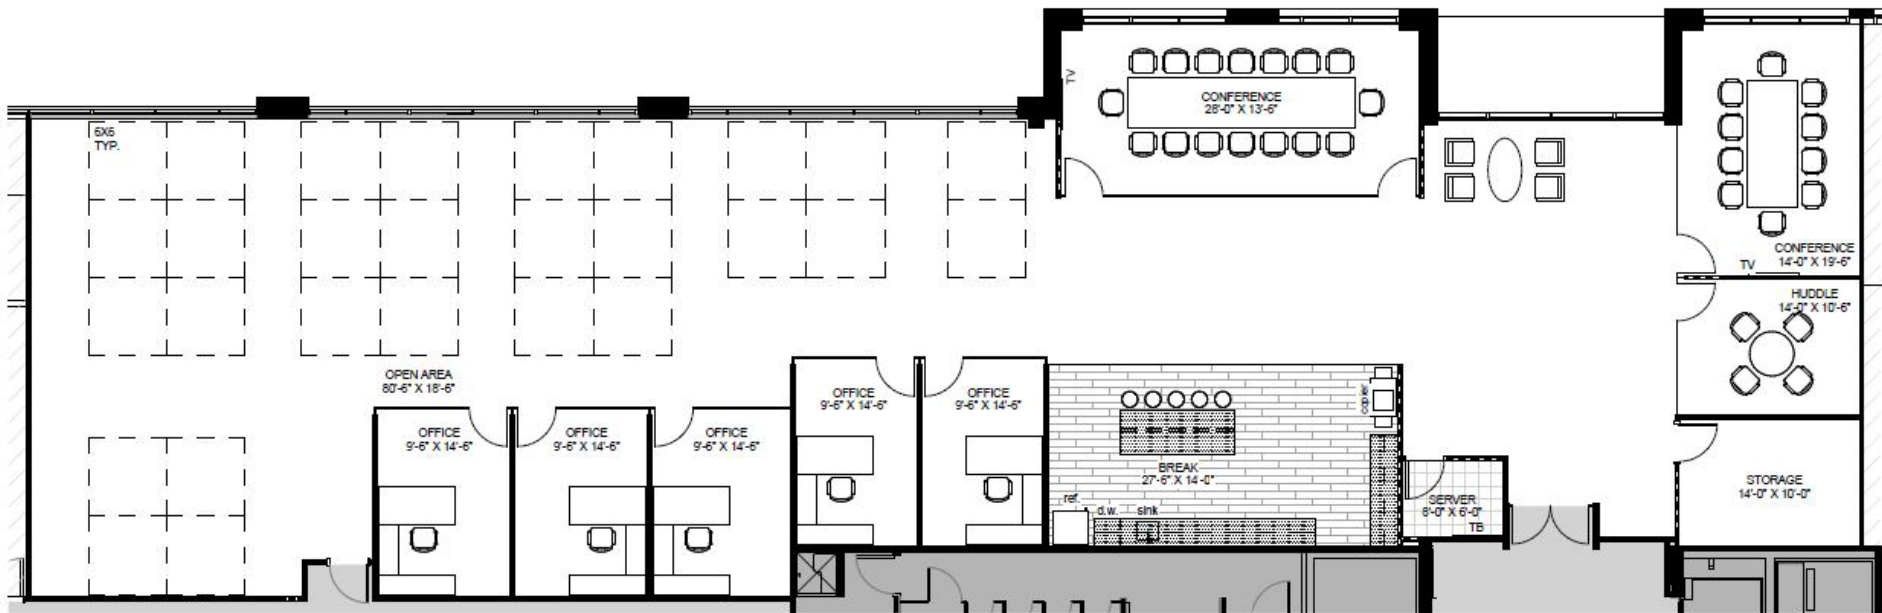

Suite 150

ELDORADO RIDGE III

6,264 RSF
Spec Suite

10901 WEST 120TH AVENUE, BROOMFIELD CO 80021

PETER THOMAS
pthomas@lpc.com
303.324.0677

ANDREW PIEGRAS
apiegras@lpc.com
303.882.6591

Lincoln

Owner: Athena Partners, LLC
Management: