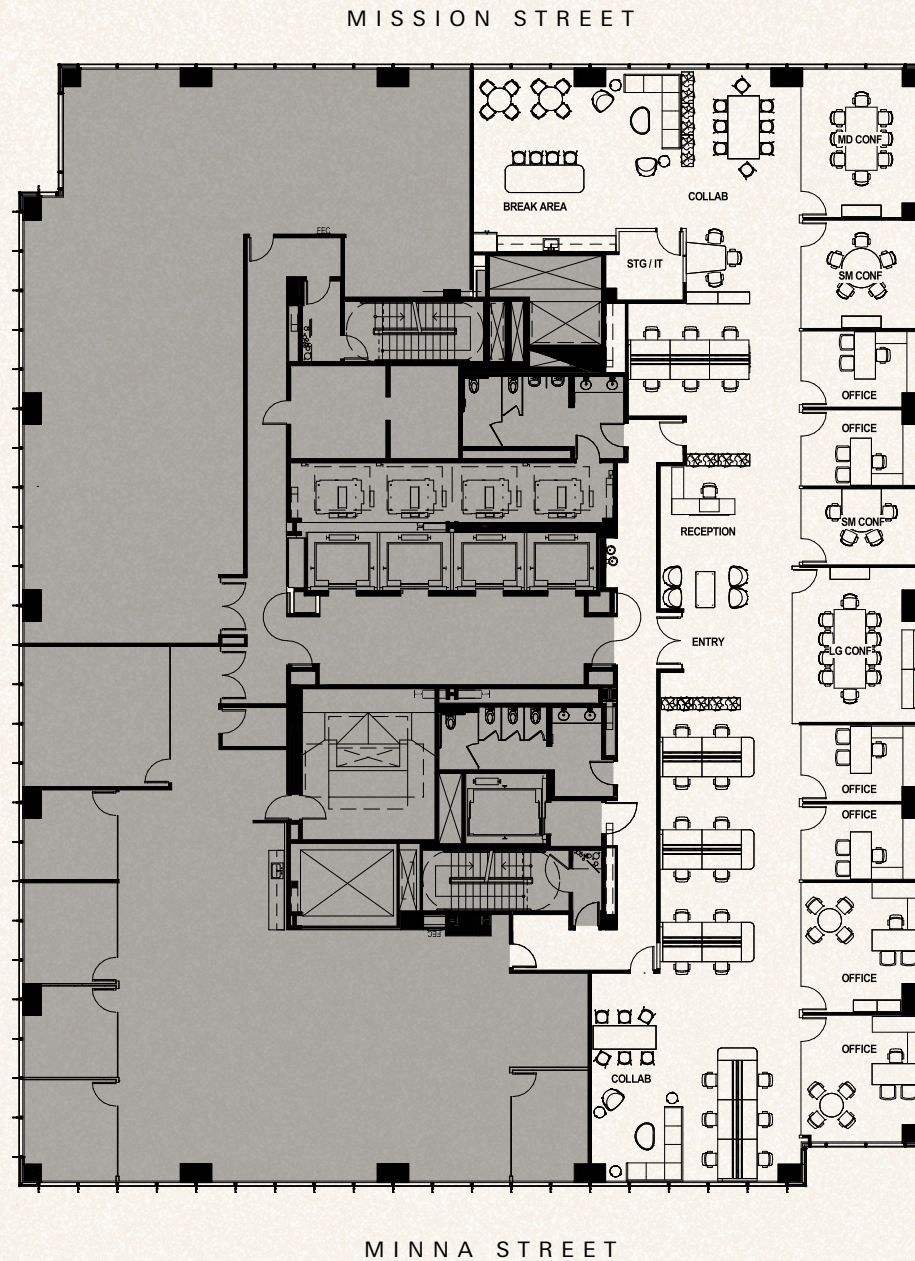

555 MISSION

- 7,585 SF
- Available now
- Brand new creative spec suite
- Exposed ceilings
- 7 private offices
- 3 conference rooms
- Kitchen/break area
- IT/storage closet
- Reception area
- Open area; Room for 24 workstations
- Double-door identity

Hypothetical Furniture Plan

SUITE 2600