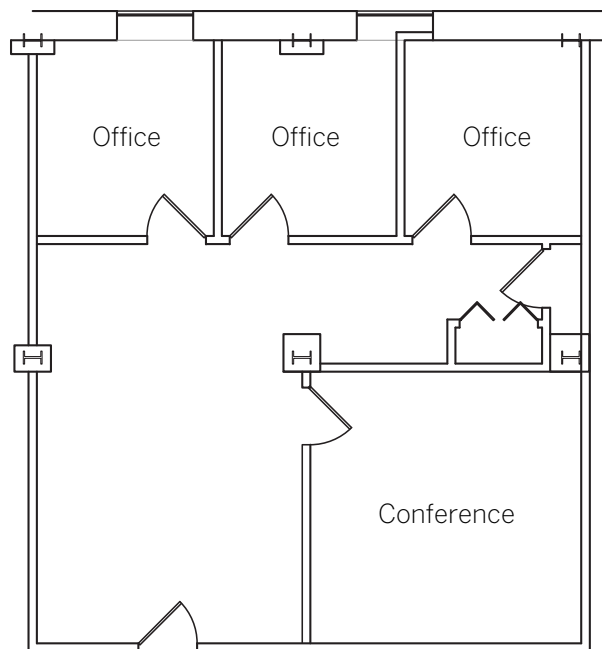

120^W MADISON

Suite 505
1,144 SF

For more information or to arrange a tour,
please contact:

KATRINA DOUGHERTY
(312) 994-5680
kdougherty@bradfordallen.com

MICHAEL FLINCHBAUGH
(312) 741-8121
mflinchbaugh@bradfordallen.com