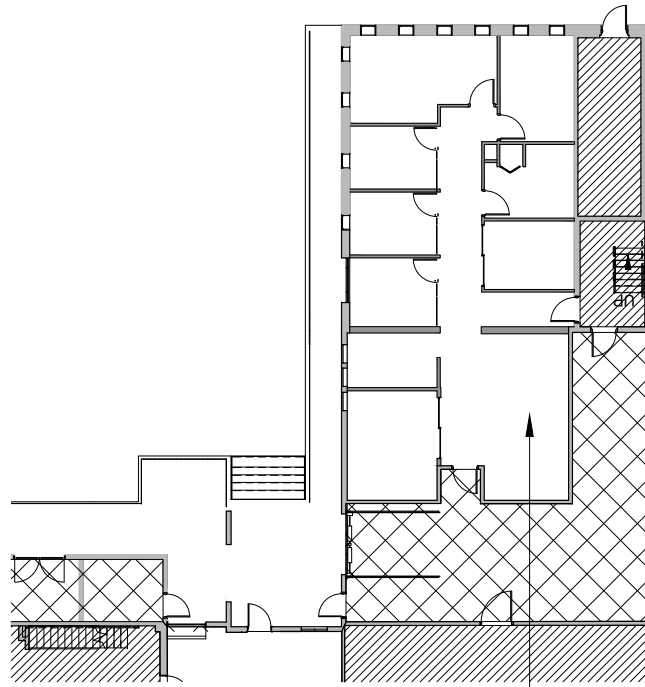

SUITE 1

2,039 RSF

SUITE 1
2,039 RSF

1123 ZONOLITE RD
1075 ZONOLITE RD NE
ATLANTA, GA 30306

ASD | SKY