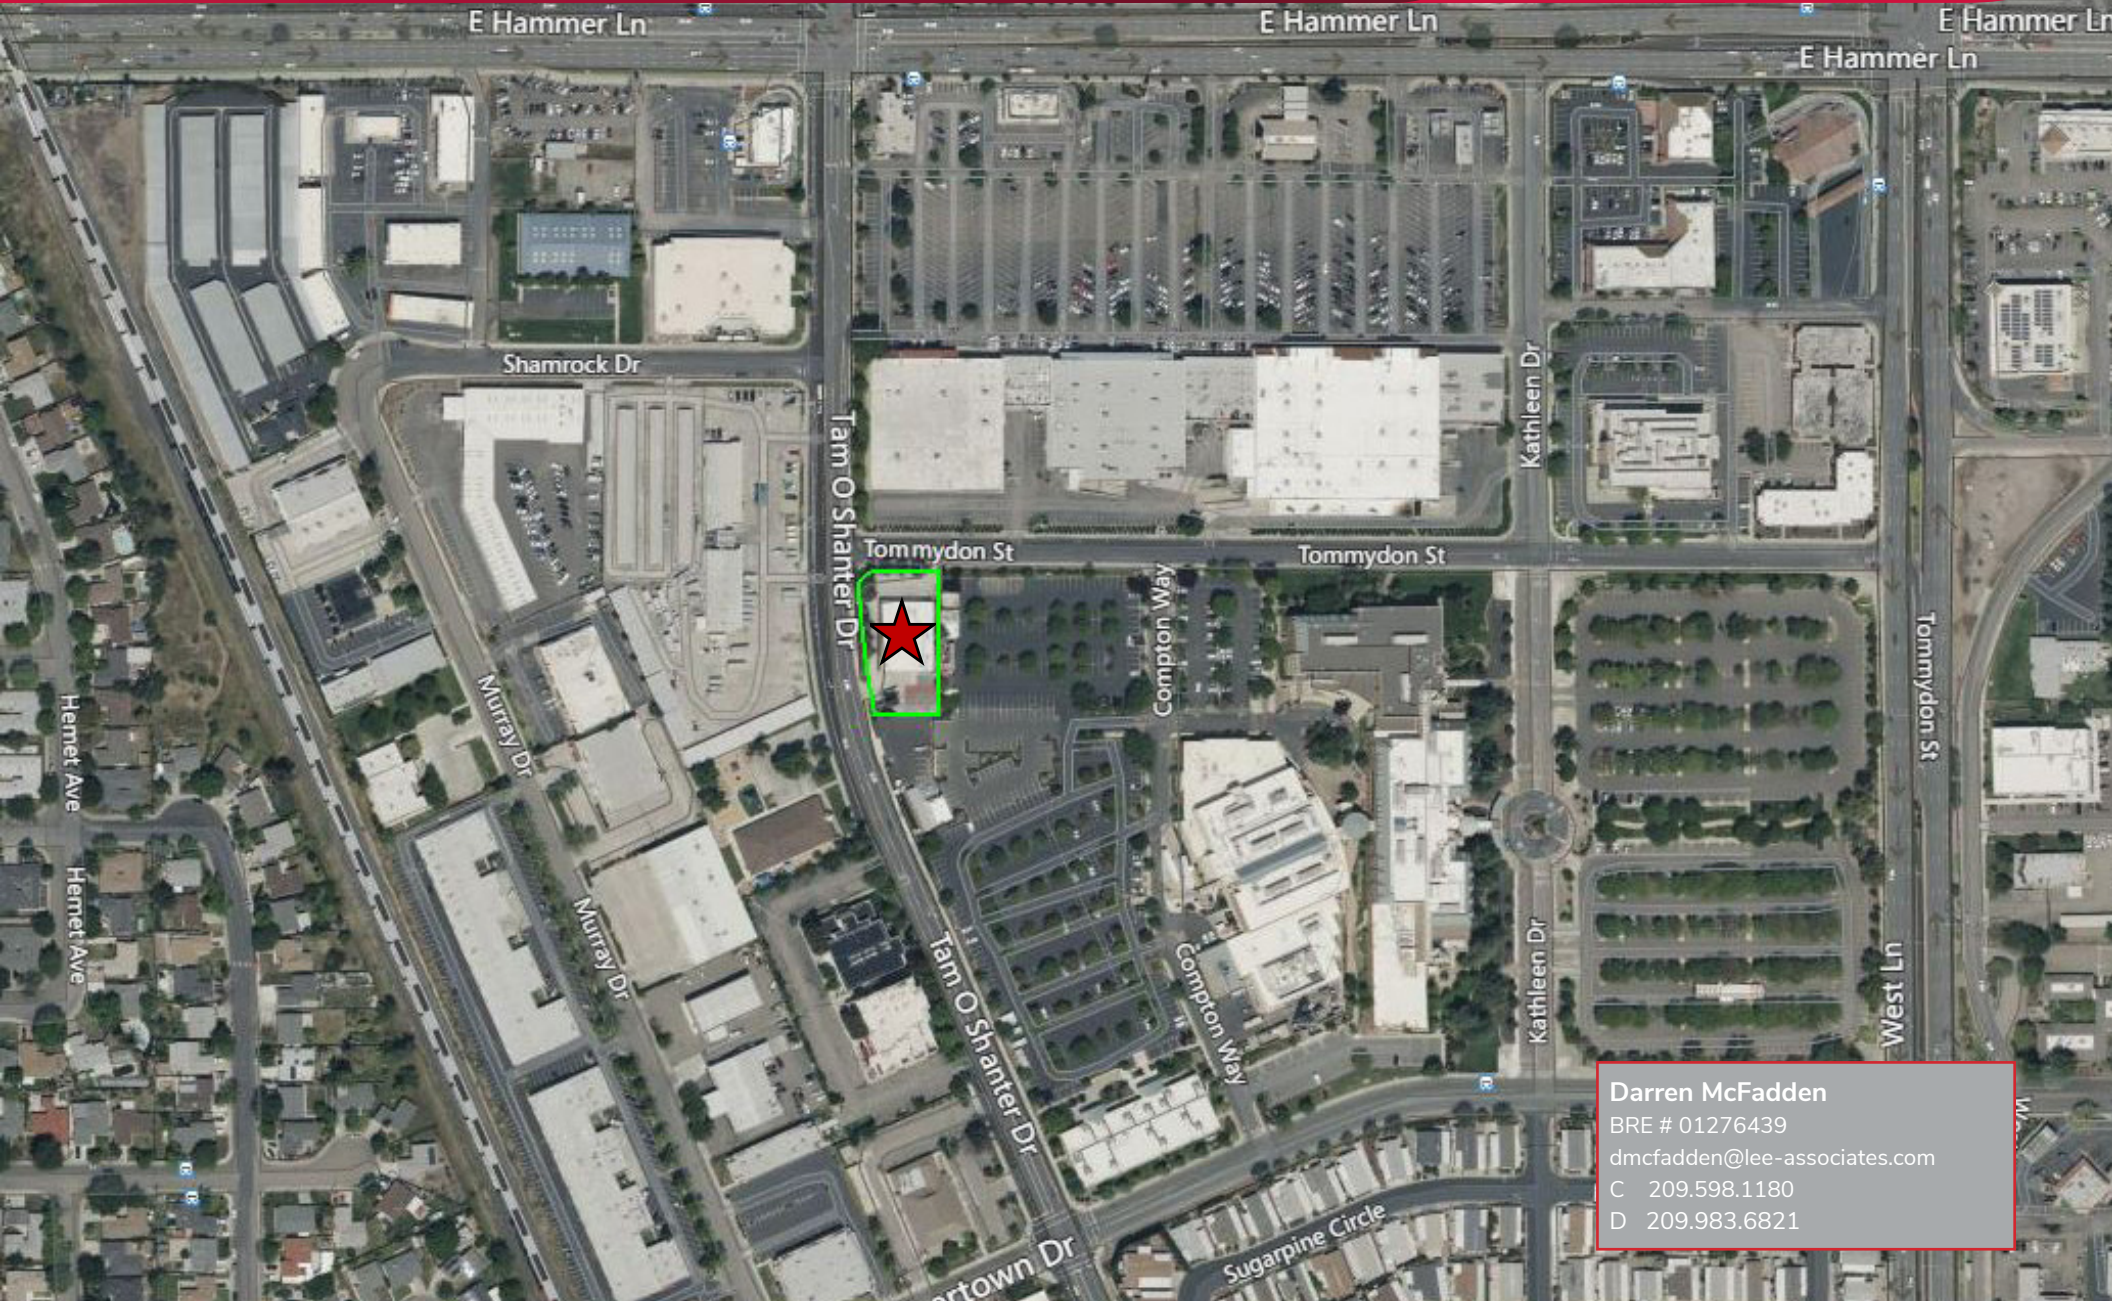

FOR LEASE - FULLY CONDITIONED BUILDING

906 TOMMYDON STREET
STOCKTON, CA 95210

Darren McFadden
BRE # 01276439
dmcfadden@lee-associates.com
C 209.598.1180
D 209.983.6821