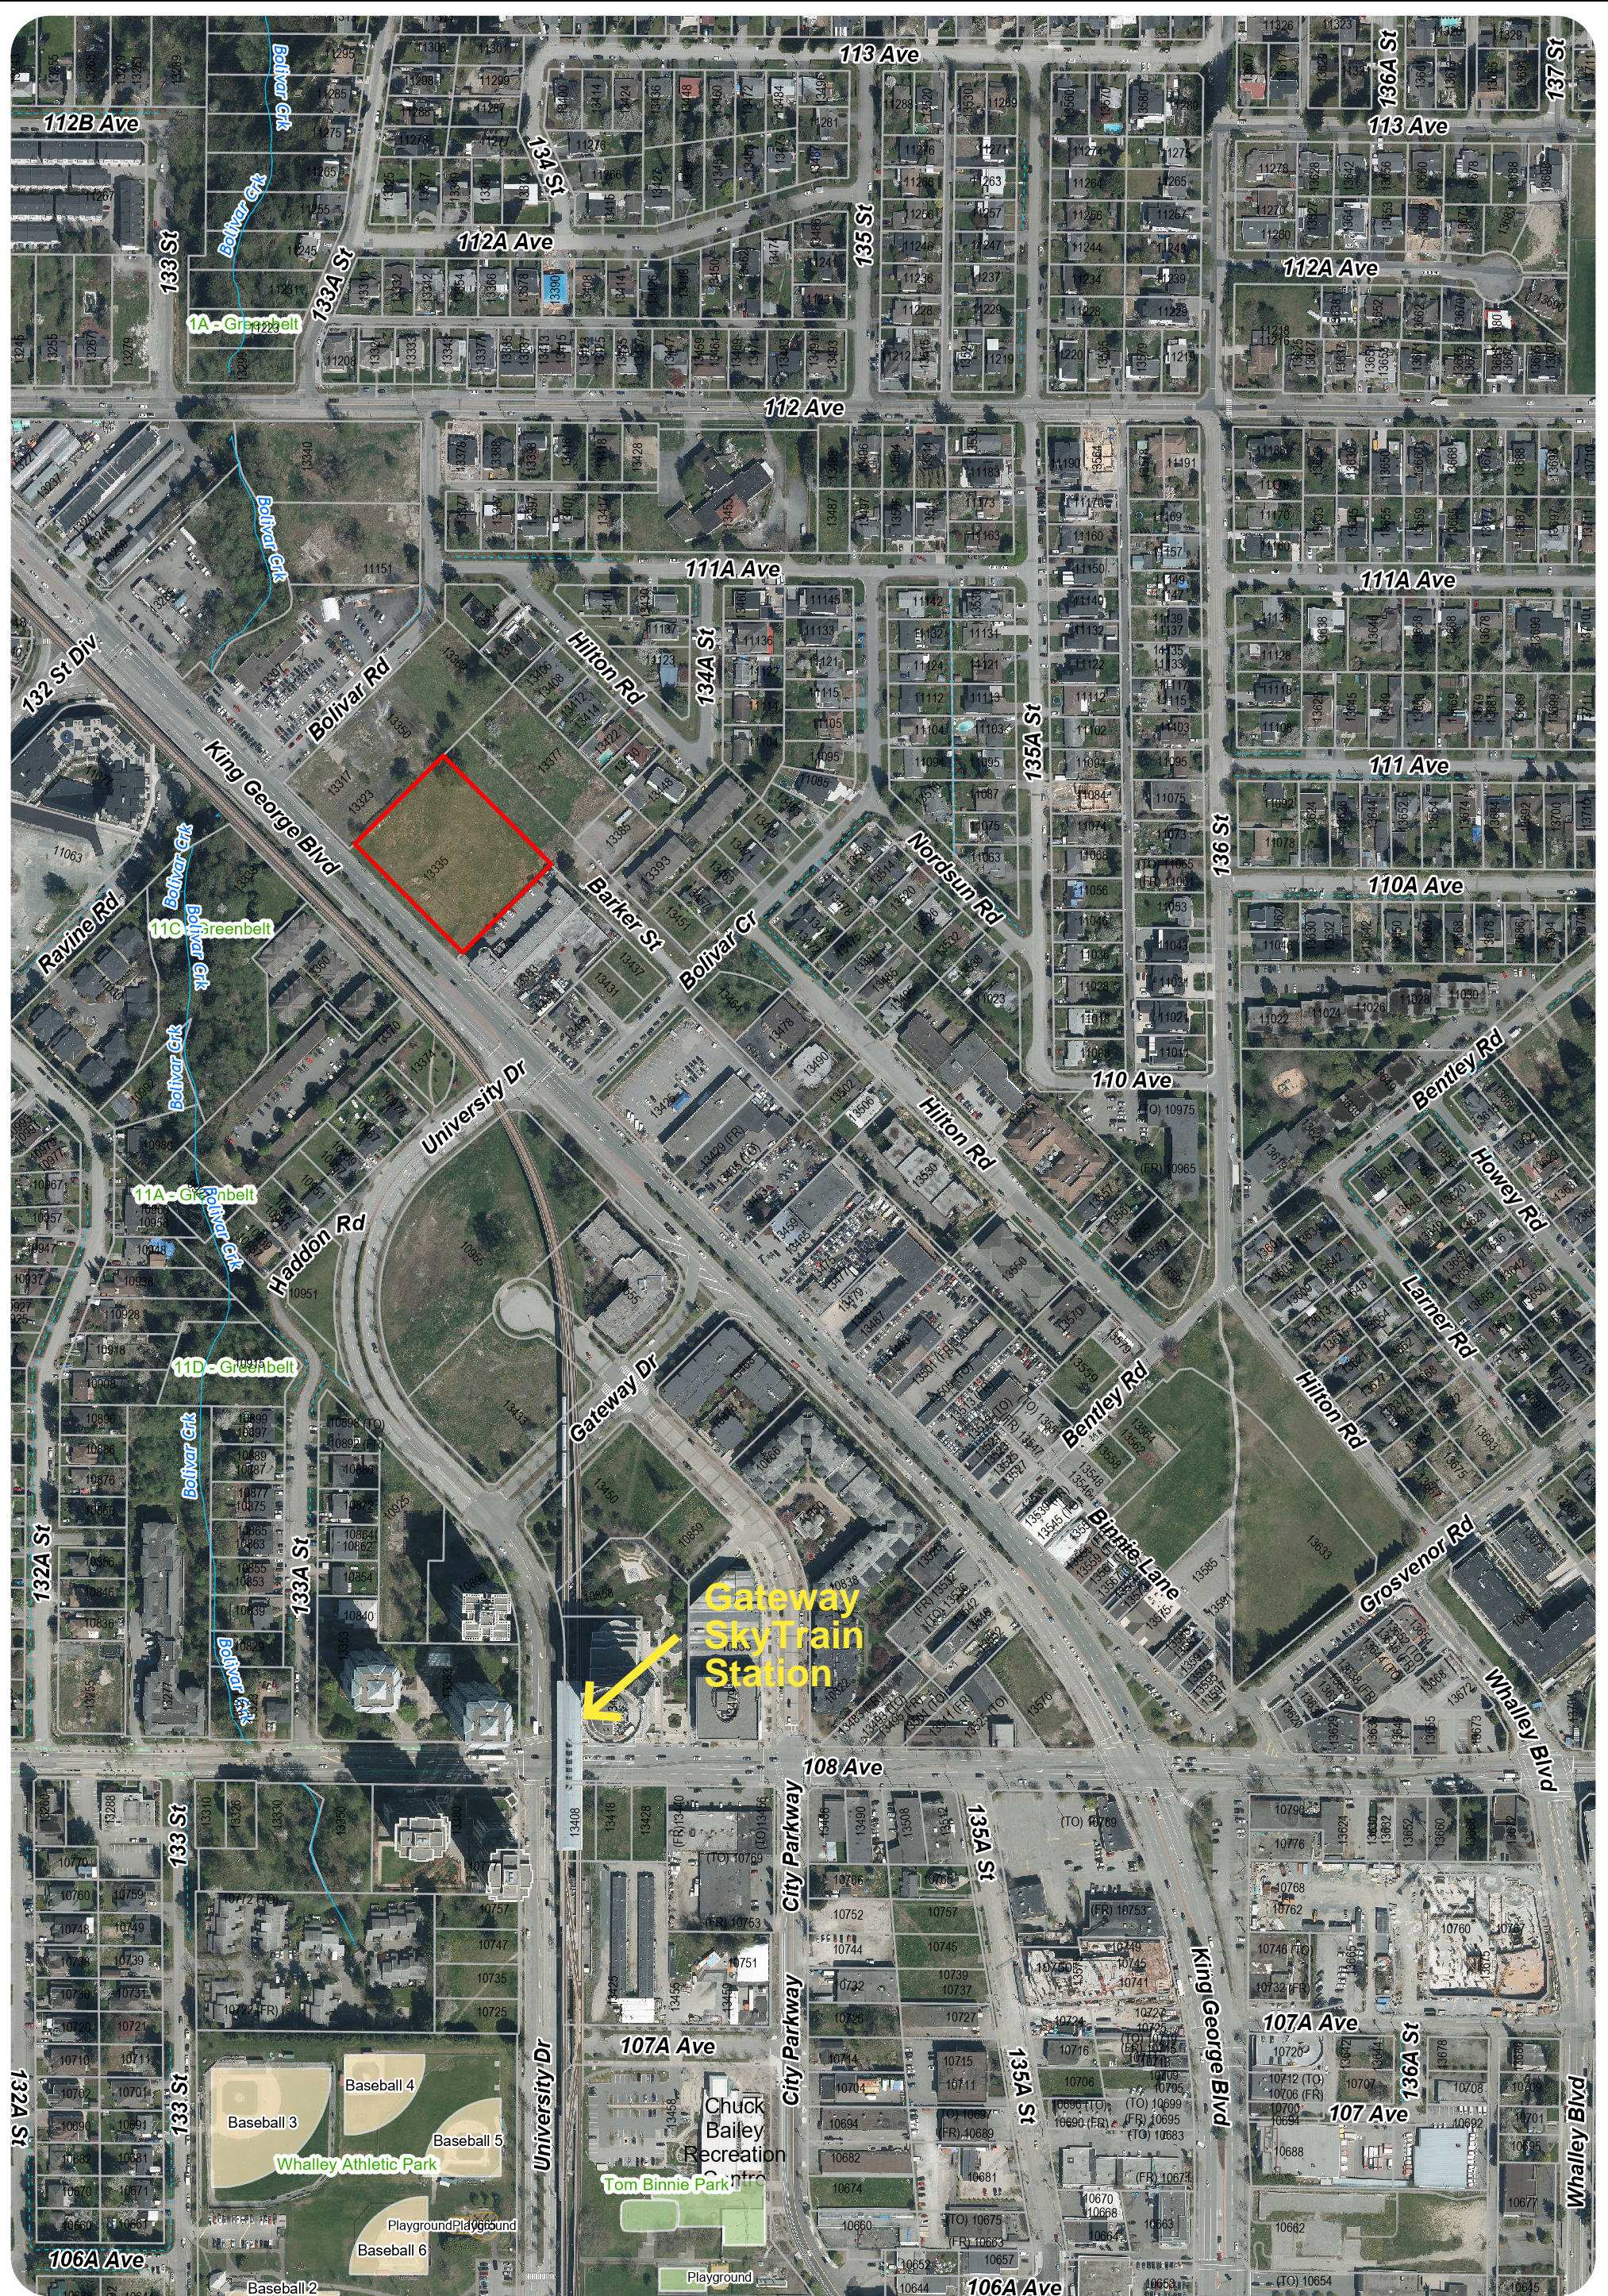

Enter Map Description

Scale: 1:774

The data provided is compiled from various sources and is NOT warranted as to its accuracy or sufficiency by the City of Surrey. This information is provided for information and convenience purposes only. Lot sizes, legal descriptions and encumbrances must be confirmed at the Land Title Office. Use and distribution of this map is subject to all copyright and disclaimer notices at cosmos.surrey.ca

Map created on: 2025-10-30

Enter Map Description

Scale: 1:774

The data provided is compiled from various sources and is NOT warranted as to its accuracy or sufficiency by the City of Surrey. This information is provided for information and convenience purposes only. Lot sizes, legal descriptions and encumbrances must be confirmed at the Land Title Office. Use and distribution of this map is subject to all copyright and disclaimer notices at cosmos.surrey.ca

Map created on: 2025-10-30

Enter Map Description

The data provided is compiled from various sources and is NOT warranted as to its accuracy or sufficiency by the City of Surrey. This information is provided for information and convenience purposes only. Lot sizes, legal descriptions and encumbrances must be confirmed at the Land Title Office. Use and distribution of this map is subject to all copyright and disclaimer notices at cosmos.surrey.ca

Scale: 1:3,582

Map created on: 2025-10-30

D.2 Gateway Station Transit-Oriented Area