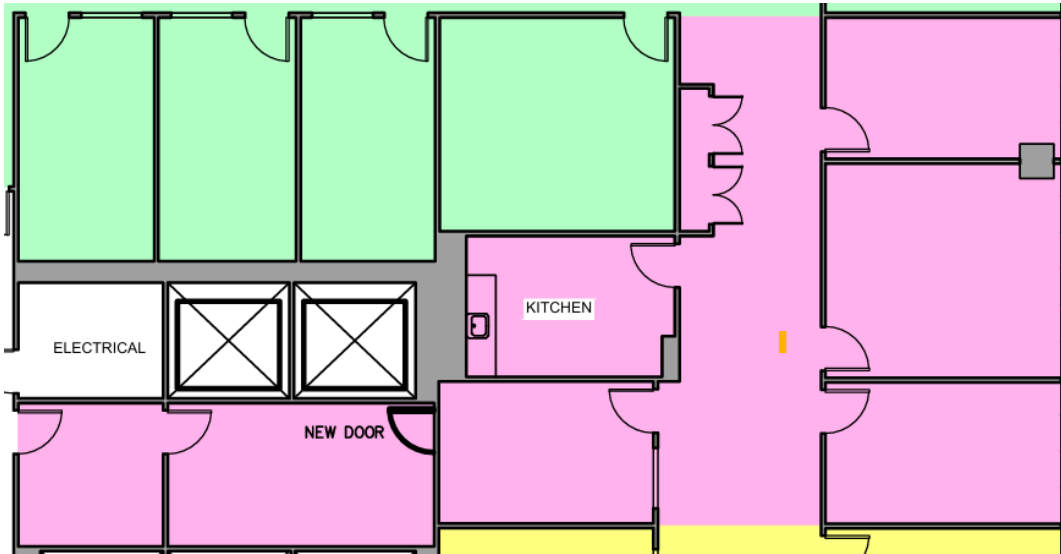

ORLEANS TOWER

Suite 1280 (1,772 RSF)

1,541 USF
1,772 RSF