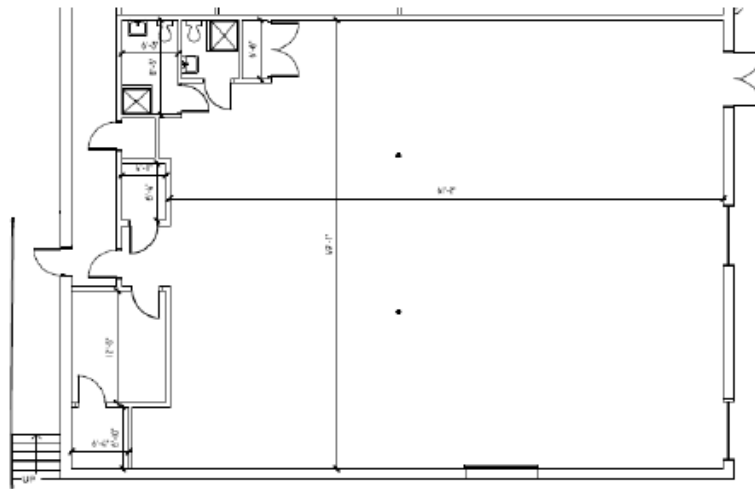

EXHIBIT A-1

PREMISES FLOOR PLAN

PLAZA ON PONCE
696-A CLERBURN TERRACE
ATLANTA, GA

KEYPLAN

PLANNING INC
INTERIORS INC

SUITE 2 • 3,639 RSF

09.22.21