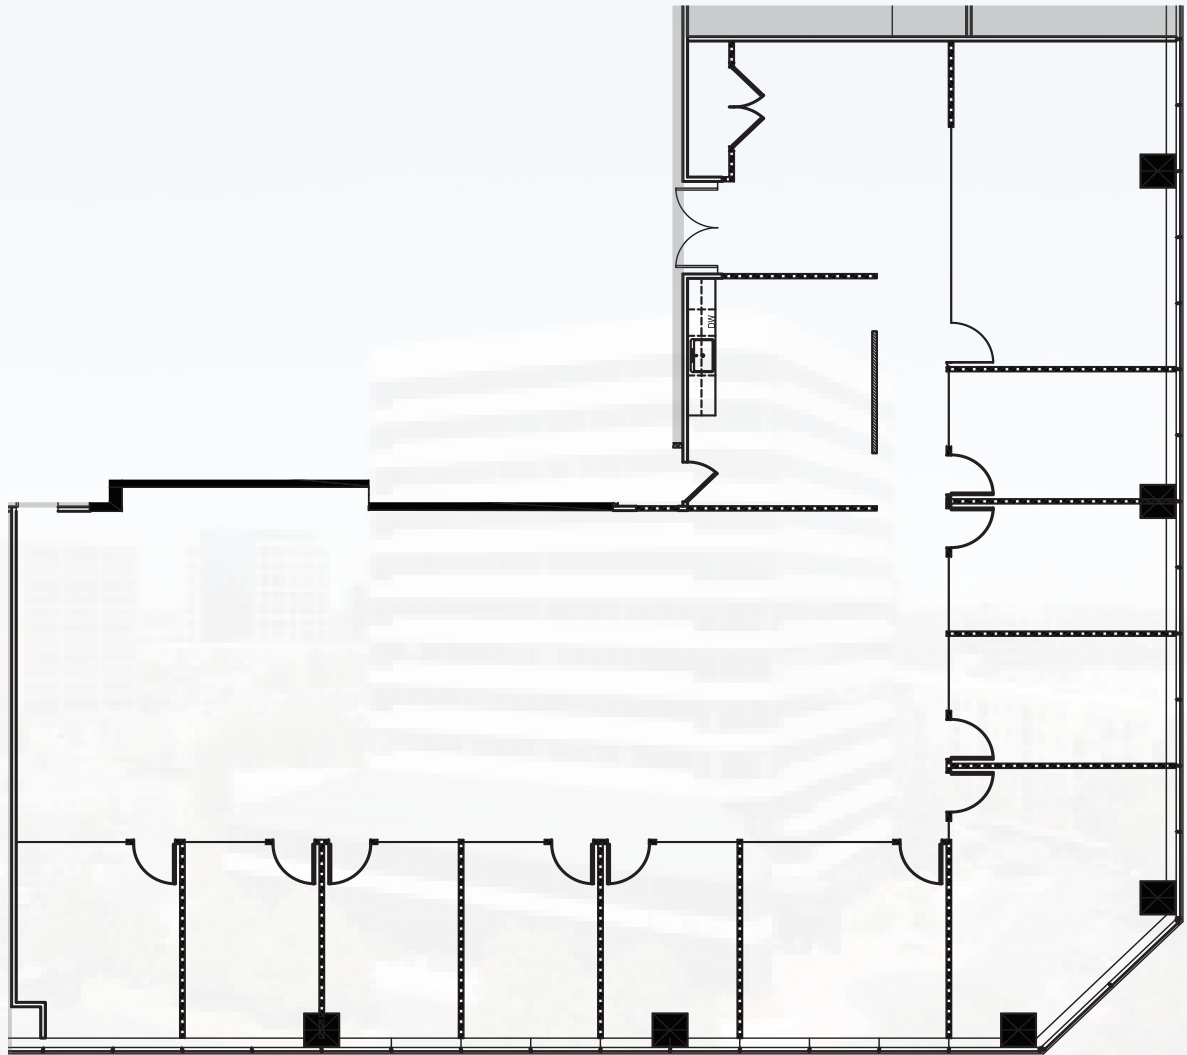

BELLEVUE

TOWER

SUITE 450
5,710 RSF

TOUR SUITE HERE!

W. Ryan Stout
303.813.6448
ryan.stout@cushwake.com

Zachary T. Williams
303.813.6474
zach.williams@cushwake.com

Caitlin I. Ellenson
303.312.1914
caitlin.ellenson@cushwake.com