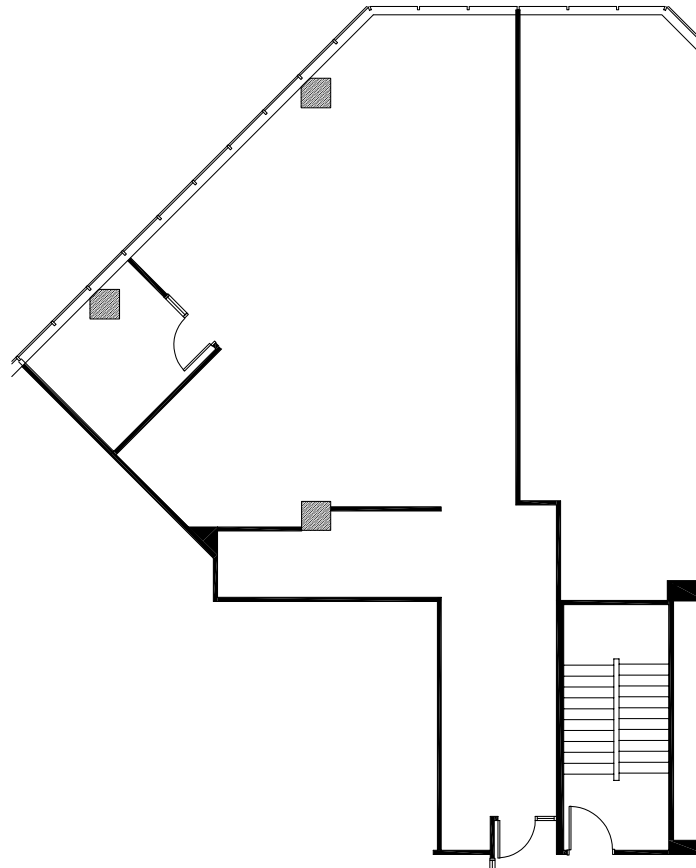

PHOENIX
Gateway
CENTER

THREE GATEWAY

410 North 44th Street
Phoenix, Arizona

Scan For More Information

SUITE 410 | 1,752 SF

BRETT ABRAMSON
t 602-803-6604
brett.abramson@nmrk.com

CHRIS LATVAHO
t 602-616-7978
chris.latvaaho@nmrk.com