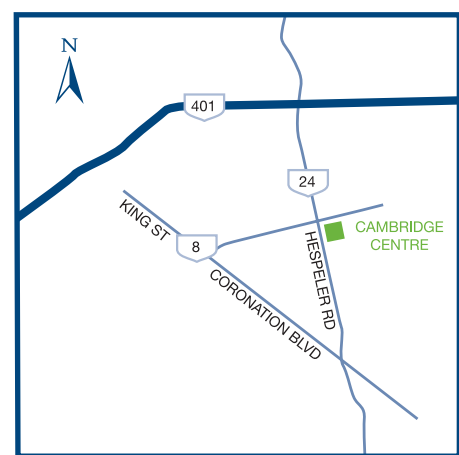

CAMBRIDGE CENTRE
355 Hespeler Road
Cambridge, ON N1R 6B3
Phone 519-624-0004
cambridge-centre.com

LEASING INQUIRIES

Morguard Brokerage
55 City Centre Drive, Suite 800, Mississauga, ON L5B 1M3
Phone 905-281-3800 Toll Free 1-800-928-6255
leasing@morguard.com
morguard.com

CAMBRIDGE CENTRE

TENANT LIST

WOMEN'S APPAREL	ELECTRONICS	FAST FOOD
Ardène 178	Bell 303	A&W 321
City Smart 242	Cellular X 283	Booster Juice K107
Cleo 108A	EB Games 305	California Thai 329
Eclipse 125	Fido K105	Dairy Queen/Orange Julius 354
Image Fashions 297	Freedom Mobile 226A	Famous Wok 327
Julie's 309	Koodo K113	Jimmy the Greek 326
Labels 124	Kool Kovers K104	KFC/Taco Bell 323
Northern Reflections 347	Mobile Klinik 252	New York Fries 322
Ricki's 108B	Rogers Plus 337	Subway 324
Suzy Shier 172	Tbooth Wireless K114	Teriyaki Experience 325
	Telus 342	Tim Hortons 328
	The Source 346	
	Virgin Mobile K115	
	WirelessWave 216	
	WOW! mobile boutique K106	
MEN'S APPAREL	MEDIA	SERVICES
Stars Men's Shops 130	Sunrise Records 312	Barber Shop 300
Tip Top Tailors 340		Cambridge Centre Dental Care 218
		Frenzi Hair & Skin 334
UNISEX APPAREL	RECREATION	Kurves Brow Bar 317
Bluenotes 277	Toy Tales 289	Lenscrafters 338
Boathouse Row 281		Nails for You 267
Bootlegger 108C		Nail Trix 140
Ecko Unltd. 248		New Optical Palace 298
Roots 206		Norton Dental Cambridge 299
		Pearle Vision 100
CHILDREN'S APPAREL	HEALTH AND BEAUTY	Stitch It 270
The Children's Place 285	Bath & Body Works 118	The Village Cobbler 266
Urban Kids 287	Posh Beauty 214	Tonyc 314
	The Body Shop 226	
	Trade Secrets 254	
FOOTWEAR	GENERAL MERCHANDISE & VARIETY	ENTERTAINMENT
Call It Spring 208	Dollarama 293	Cambridge Ice Centre Rink
Soft Moc 240	Lottery Emporium 276	
Walking On A Cloud 345	Sheffield & Sons Tobacconists 316	
		FINANCIAL
FASHION ACCESSORIES	SPECIALTY SHOPS	CIBC Pad 4
Claire's 306	Bentley 175	Continental Currency 351
	Cinema 1 304	Your Neighbourhood Credit Union Pad 3
	Showcase 251	
	Spencer's 288	
SPECIALTY APPAREL	SPECIALTY FOOD	MAJOR TENANTS
La Vie en Rose 244	Crepe De Licious 352	Cambridge Ice Centre Rink
Lids 333	Laura Secord 311	Cineplex 0003
	Real Fruit Bubble Tea 319	Forever 21 222
	T. Kettle 114B	Hudson's Bay 0001
		Indigo 0009
JEWELLERY	RESTAURANTS	Kingpin Cambridge 0002
Charm Diamond Centres 116A	East Side Mario's 262	Mark's 0004
Michael Hill 114A	Osmow's 220	Marshalls 0006
Pandora 278	State & Main Pad 2	Sport Chek 0007
Peoples Jewellers 339		Urban Behavior 0728
Yang's Jewellery 132		
FURNITURE, HOME FURNISHINGS & DÉCOR		
Bonkers 122		
Stokes 286