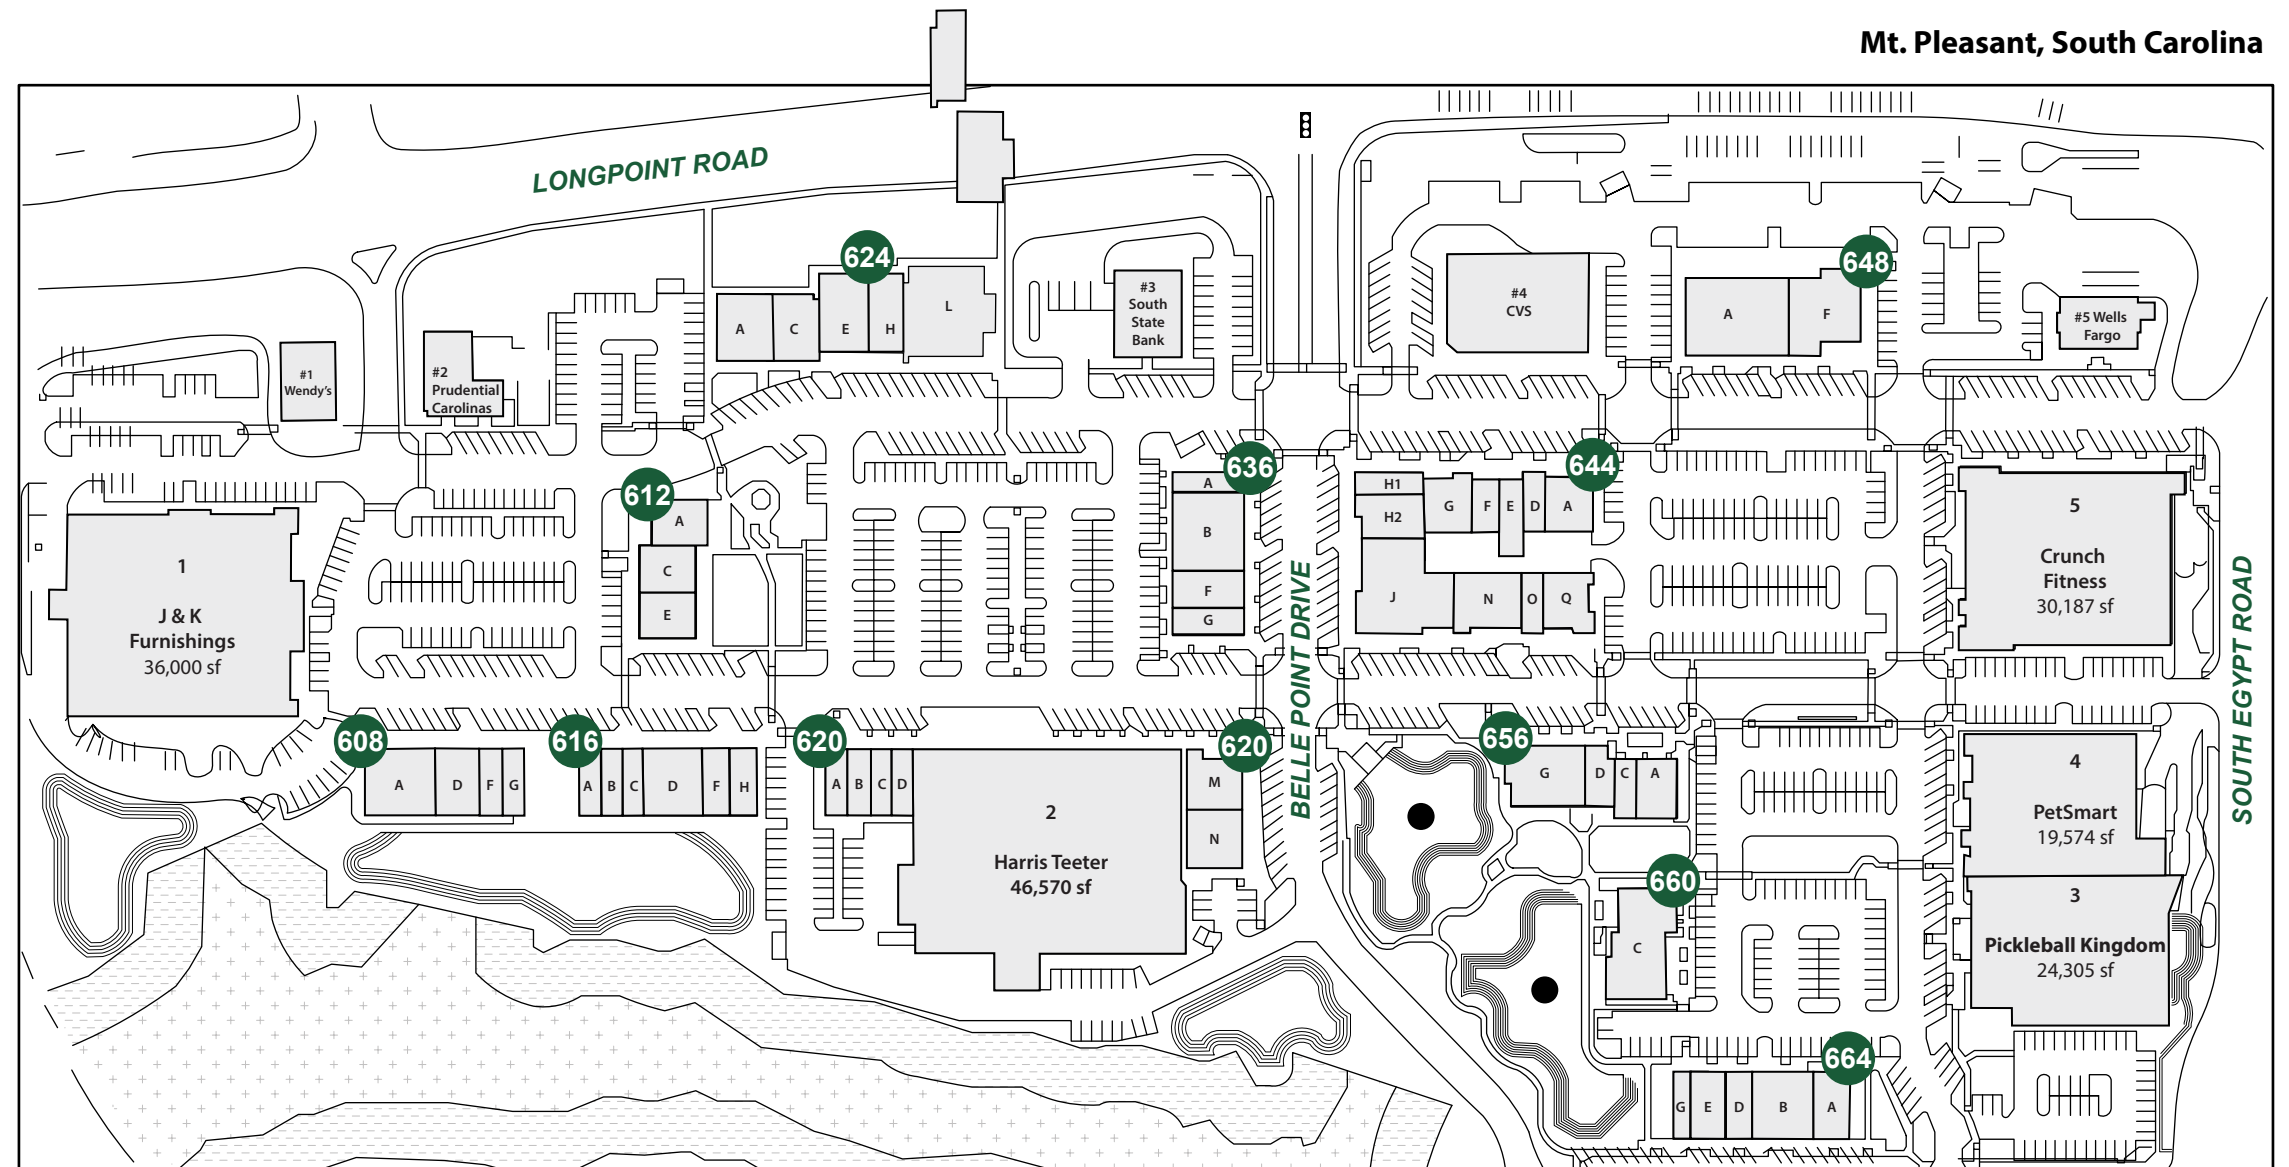

Tenant	Lease Area
Building 608	8,416 SF
A: Eggs Up Grill	3,553 SF
D: Harbor Classic	2,455 SF
F: Shark Bowls & Bites	1,197 SF
G: Modern Acupuncture	1,211 SF

Building 612	Lease Area
A: Moe's Southwest Grill	2,460 SF
C: Low Country Baby	1,470 SF
E: Jibe Cycling	2,160 SF

Building 616	Lease Area
A: Verde	1,223 SF
B: Great Clips	1,207 SF
C: The Joint	1,206 SF
D: Il Brunettes	2,424 SF
F: Mathnasium	1,679 SF
H: Long Point Pharmacy (Available)	1,958 SF

Building 620	Lease Area
A: Pigtales & Crewcuts	1,200 SF
B: Edward Jones	1,200 SF
C: Fitness Now	1,200 SF
D: O'Neill's Spirits	1,200 SF
M: PWR Fitness	2,343 SF
N: Coastal Cupboard	2,657 SF

Building 624	Lease Area
A: Dog & Duck	3,000 SF
C: Bach to Rock	2,375 SF
E: The Little Gym	4,132 SF
H: Code Ninjas	1,373 SF
L: WonderWorks	5,891 SF

Building 636	Lease Area
A: Starbuck's	1,800 SF
B: Urban Nirvana	3,781 SF
F: Belle Hall Dentist	1,919 SF
G: Mail & More	1,200 SF

Outparcel	Lease Area
#1 Wendy's	-
#2 Prudential Carolinas	-
#3 South State Bank	-
#4 CVS	10,880
#5 Wells Fargo	-

TOTAL SQUARE FOOTAGE 274,680