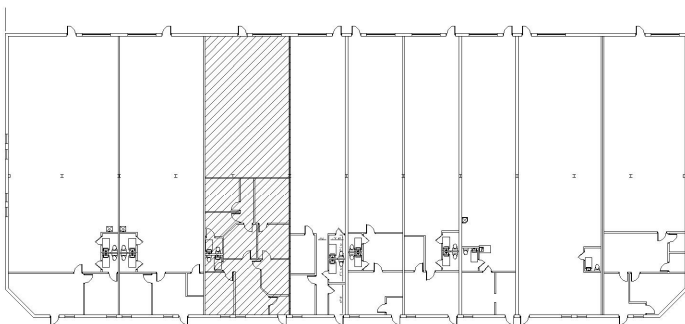

USEABLE AREA: 3,000 SF
RENTABLE AREA: 3,000 SF

 BUILDING KEY
NO SCALE