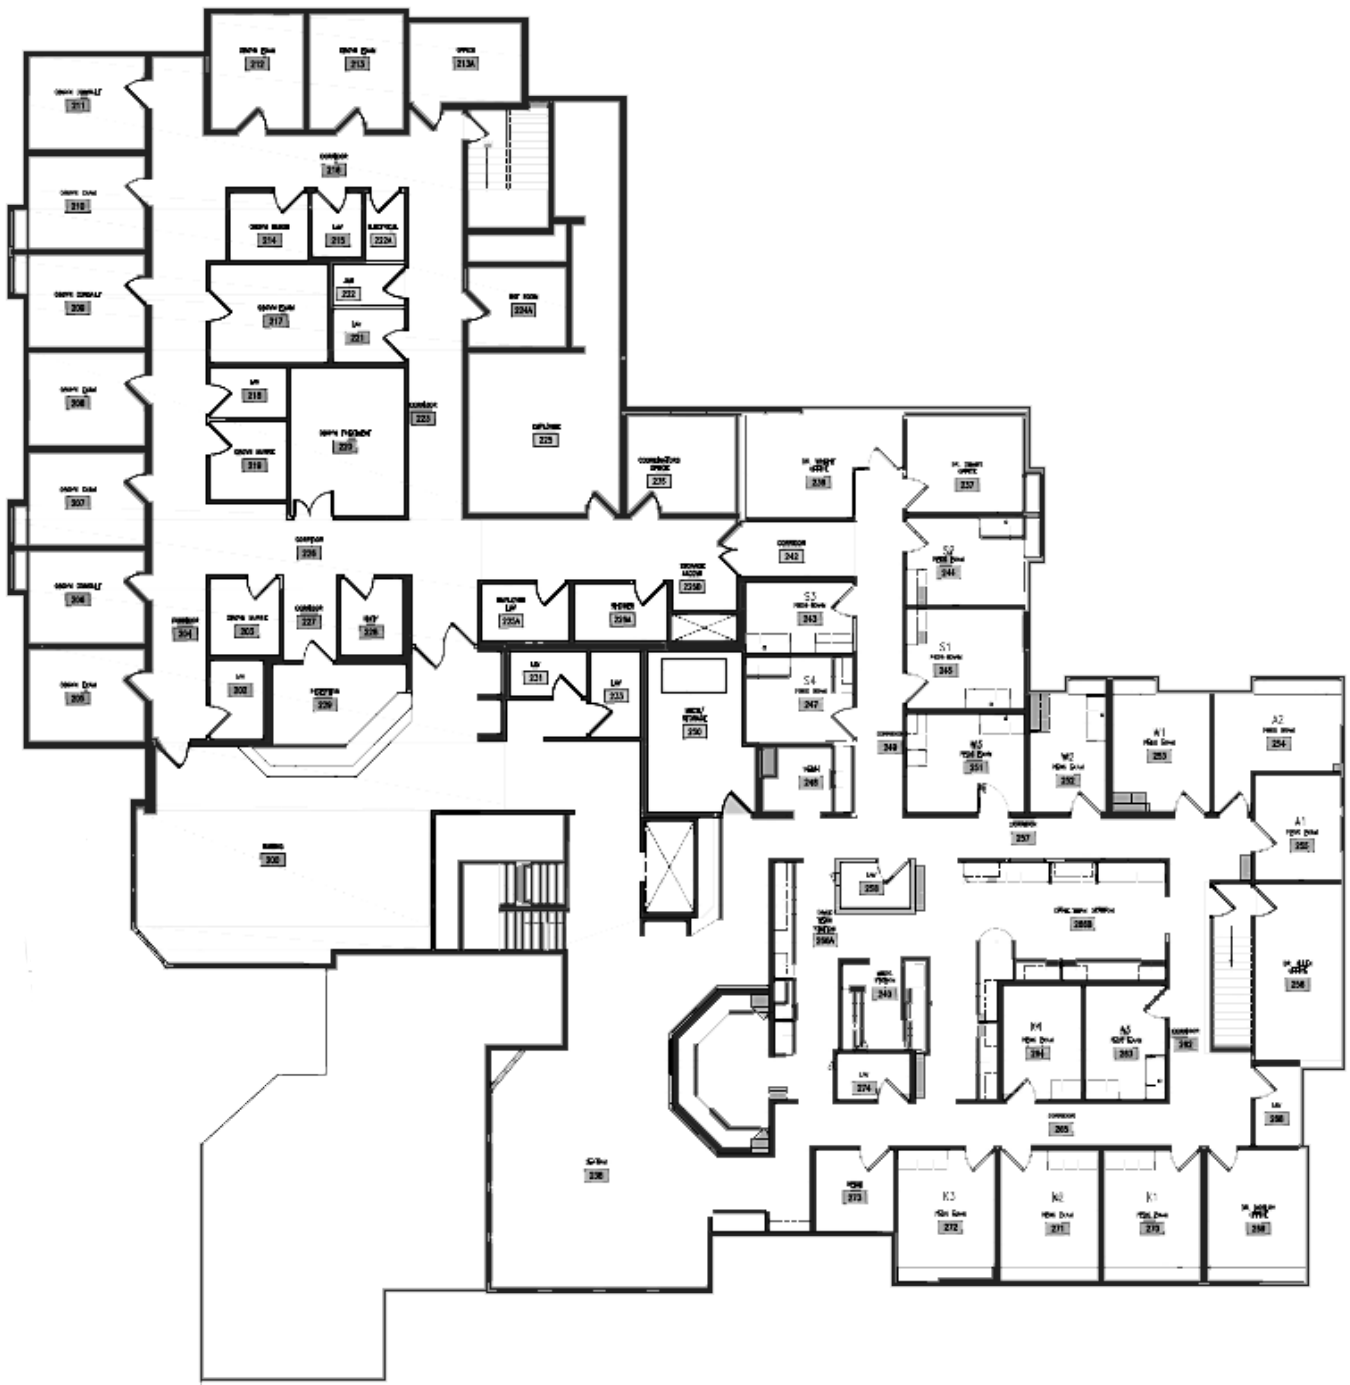

For Sale

7102 Mineral Point Road

Floor Plan

Second Floor