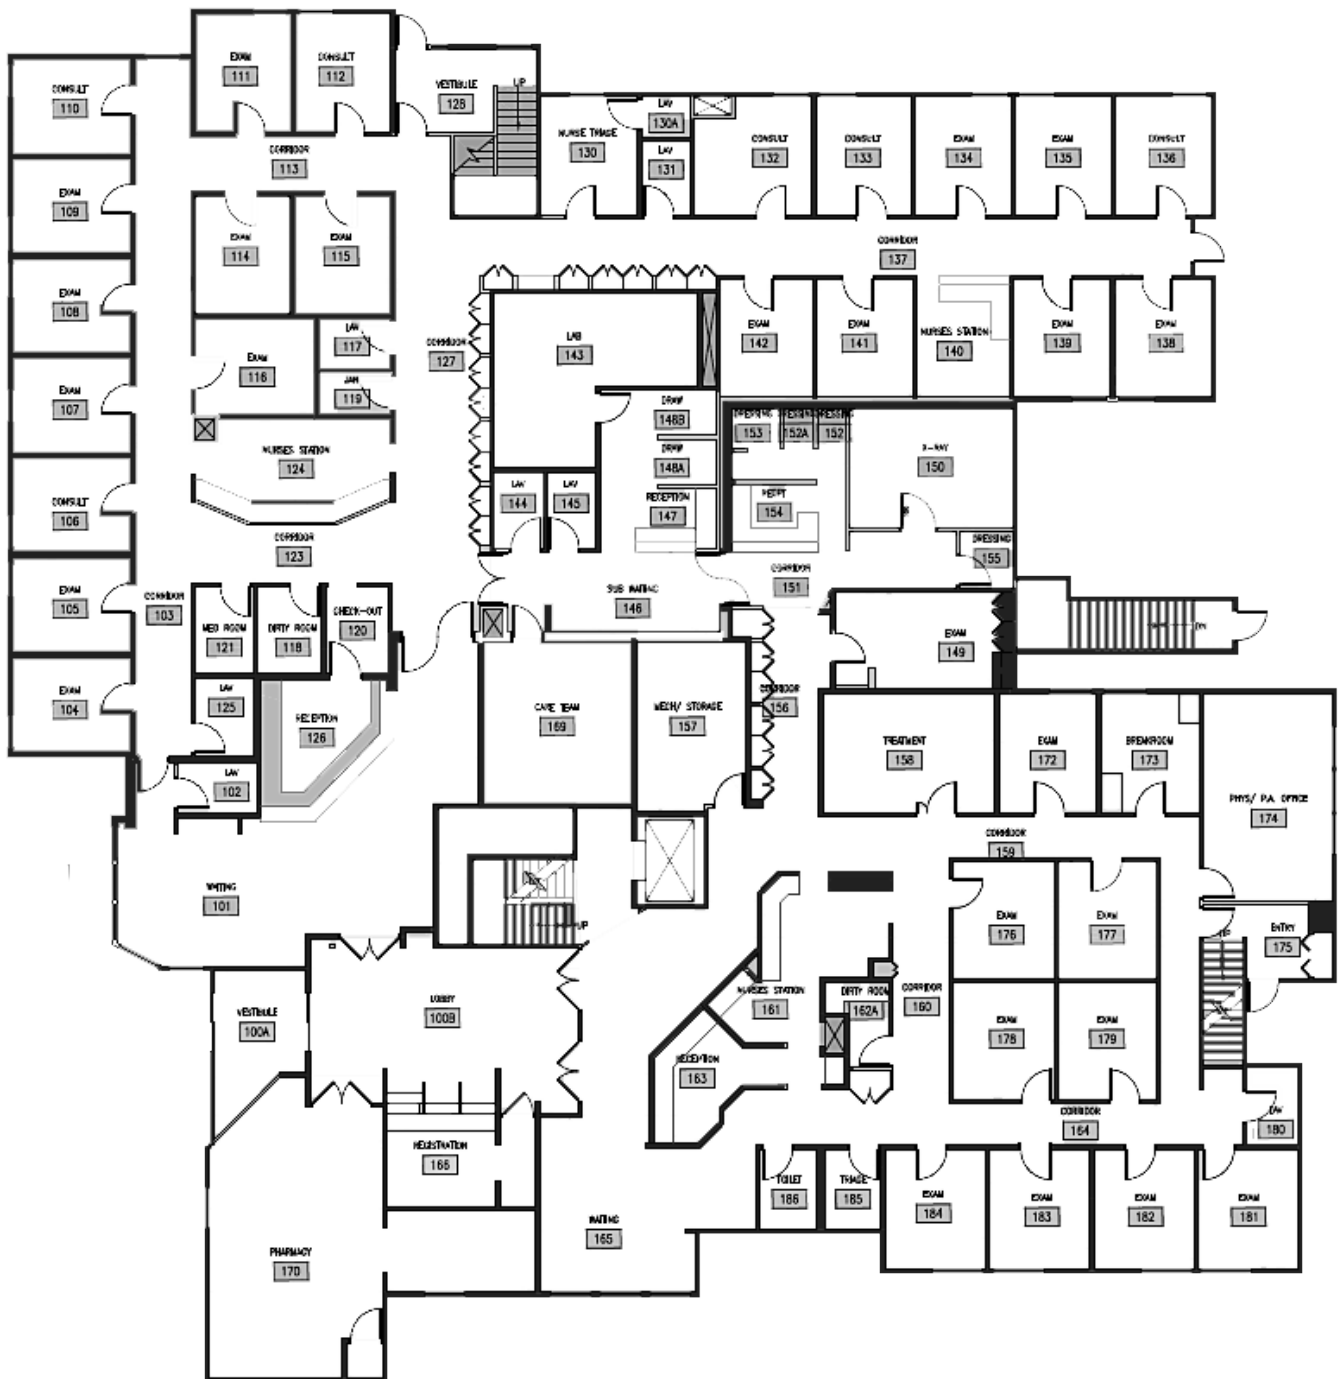

For Sale

7102 Mineral Point Road

cresa

Property Overview

Building Size	31,811 SF <ul style="list-style-type: none">• Basement: 5,829 SF• First Floor: 14,272 SF• Second Floor: 11,710 SF
Description	Medical office and clinic
Stories	2. With finished basement and elevator
Year Built	Constructed in 1979; addition in 1992
Power	1,000 amps. with numerous 200-800 amp. distribution panels
Security	Locked entries w/ monitored security system and proximity card readers for employees
Parking	112 spaces; 3.50/1,000 SF
Parcel Size	2.0 acres
Zoning	SE, Suburban Employment
Sale Price	\$4,500,000

For Sale

7102 Mineral Point Road

Interior Photos

Floor Plan

First Floor

For Sale

7102 Mineral Point Road

Floor Plan