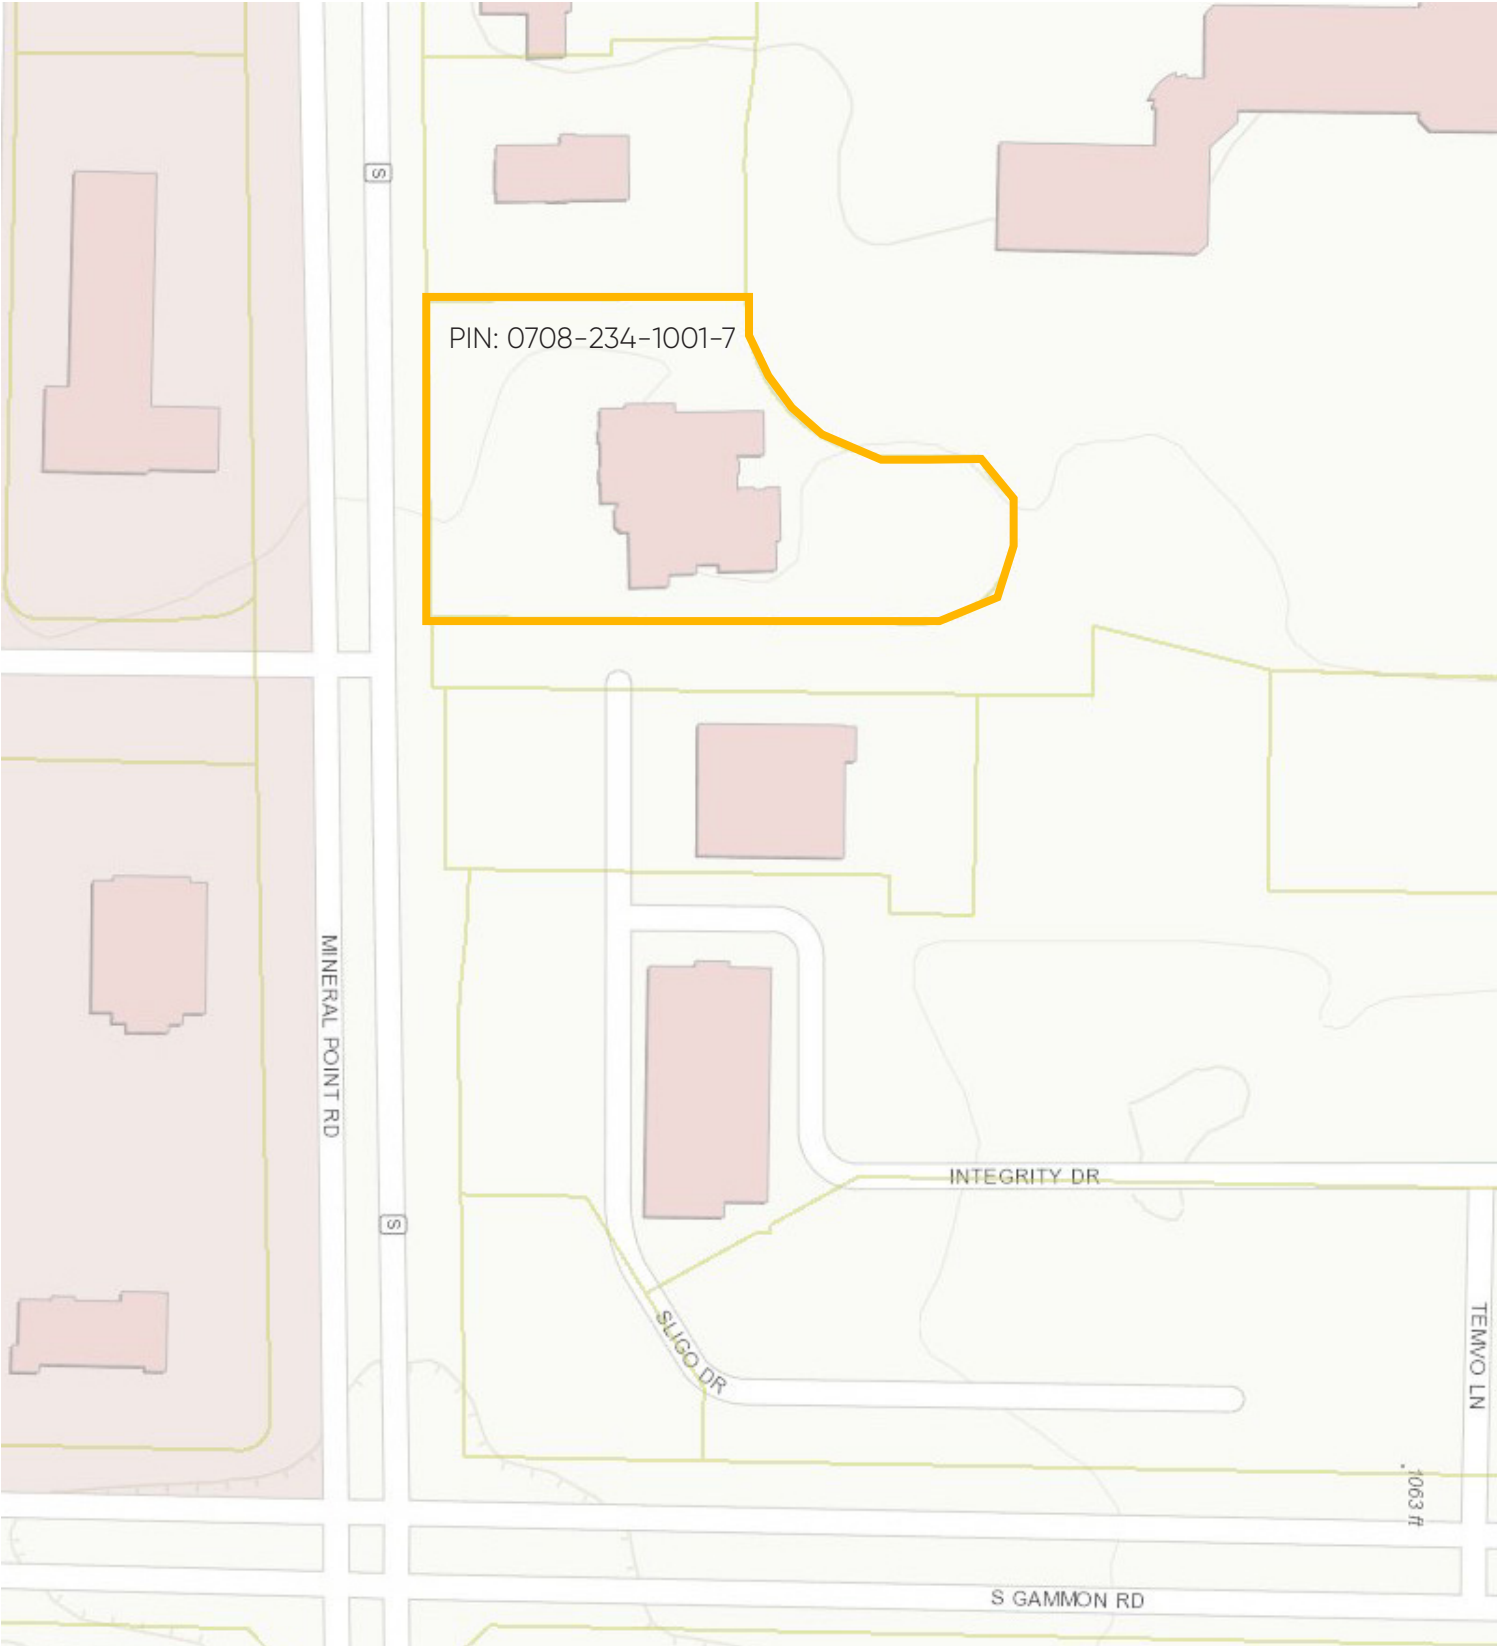

For Sale

7102 Mineral Point Road

Parcel Map