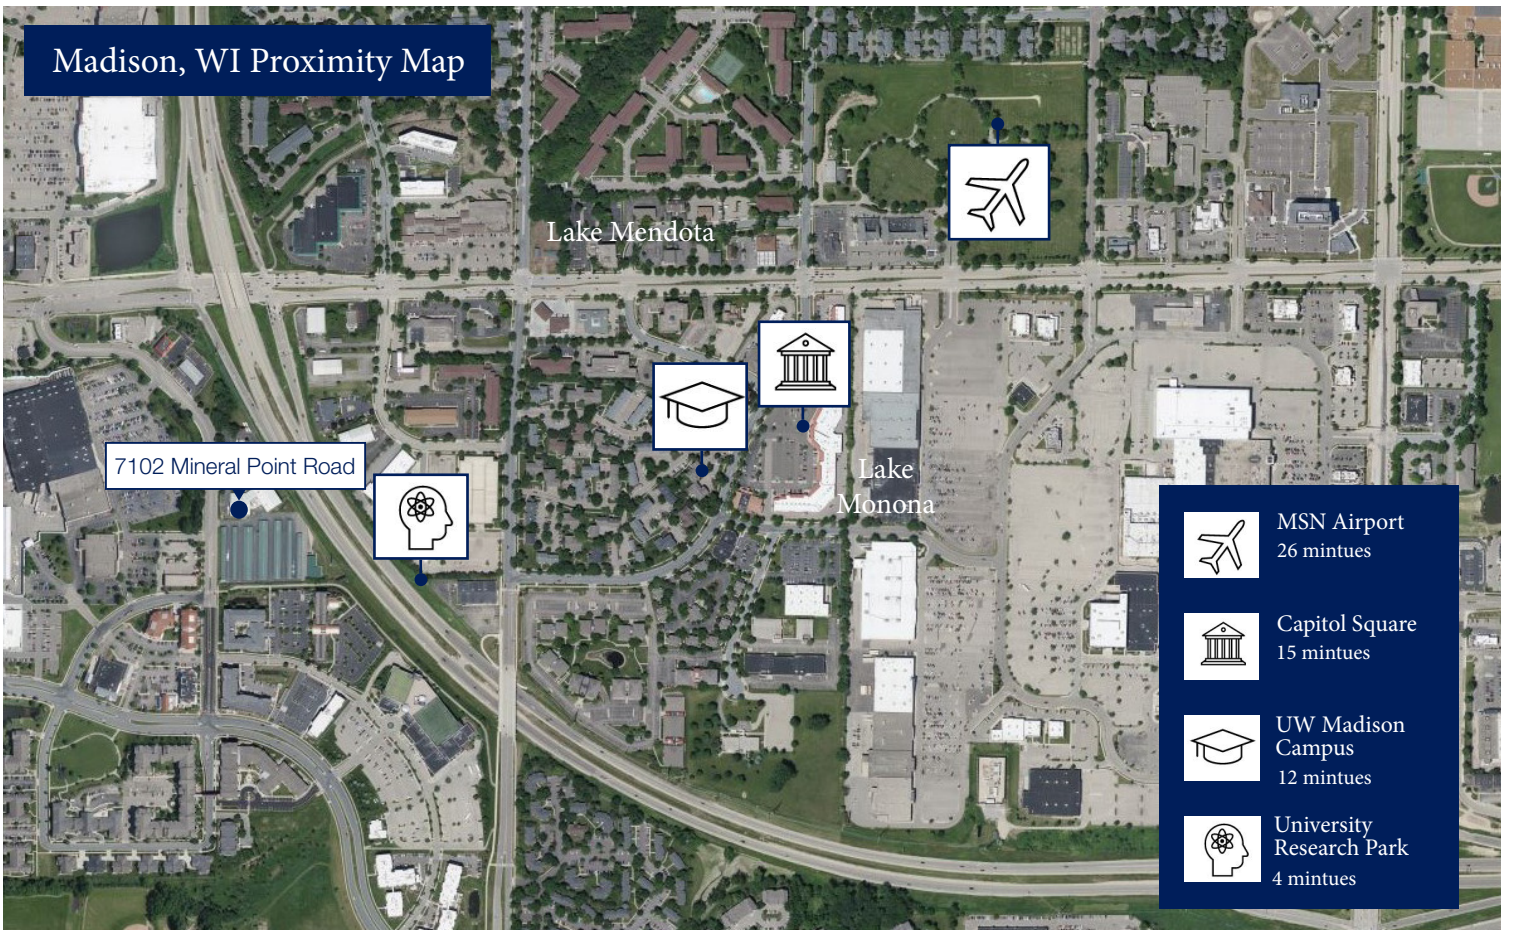

For Sale

7102 Mineral Point Road

Aerial View & Proximity Map