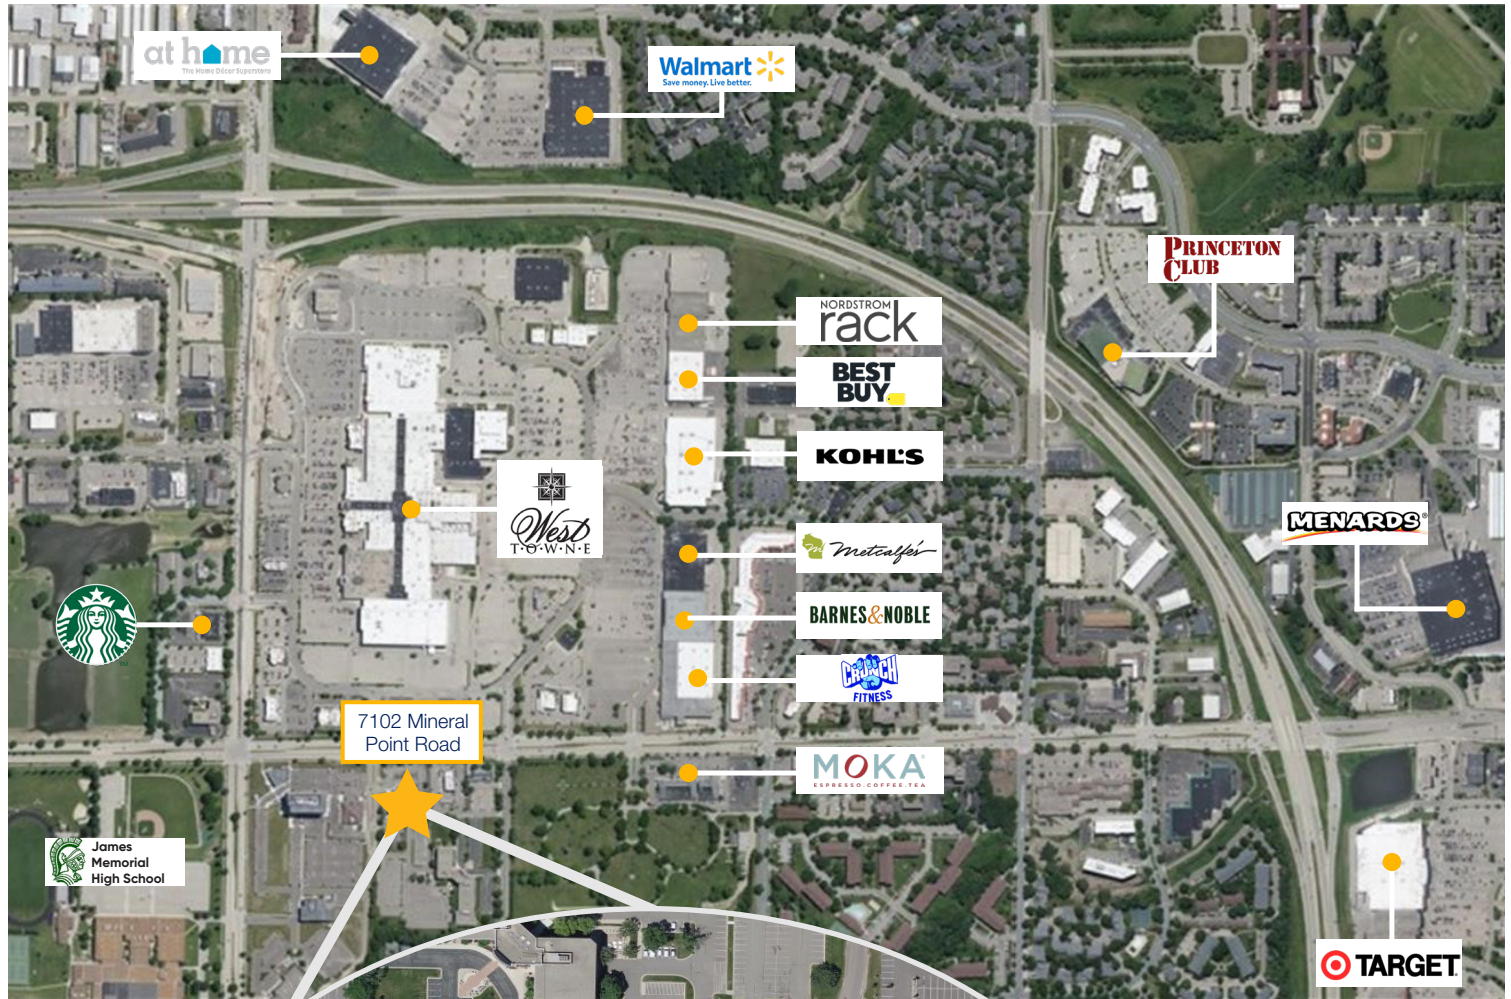

For Sale

7102 Mineral Point Road

Neighboring Tenants

Madison, WI