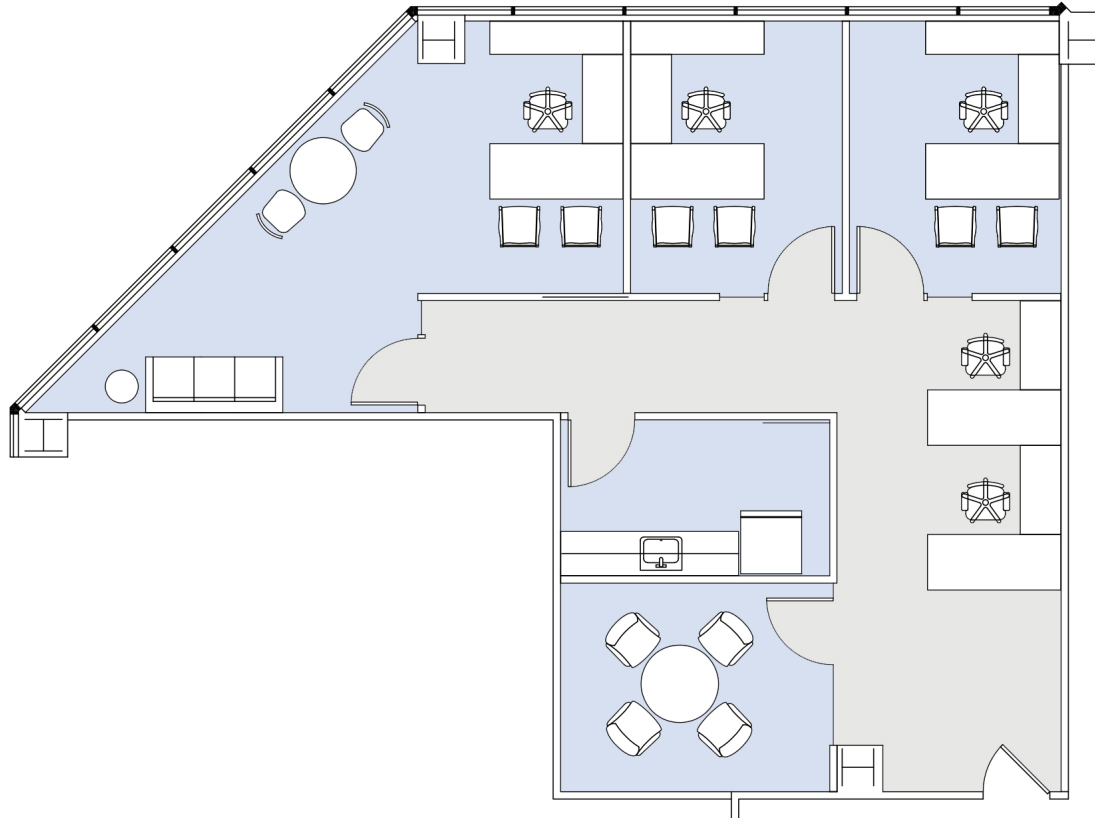

15260 VENTURA

VALLEY EXECUTIVE TOWER

SUITE 1150 | 1,258 RSF

SHERMAN OAKS/ENCINO

AS-BUILT CONFIGURATION

OFFICES:	3
CONFERENCE ROOM:	1
KITCHEN:	1

NOT TO SCALE
FURNITURE NOT INCLUDED