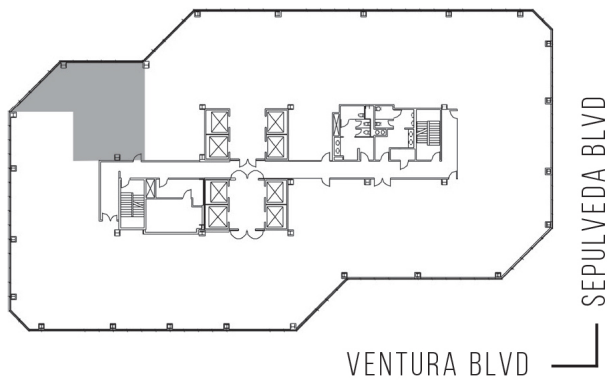

15260 VENTURA

VALLEY EXECUTIVE TOWER

SUITE 1150 | 1,258 RSF

SHERMAN OAKS/ENCINO

AS-BUILT CONFIGURATION

OFFICES:	3
CONFERENCE ROOM:	1
KITCHEN:	1

NOT TO SCALE
FURNITURE NOT INCLUDED