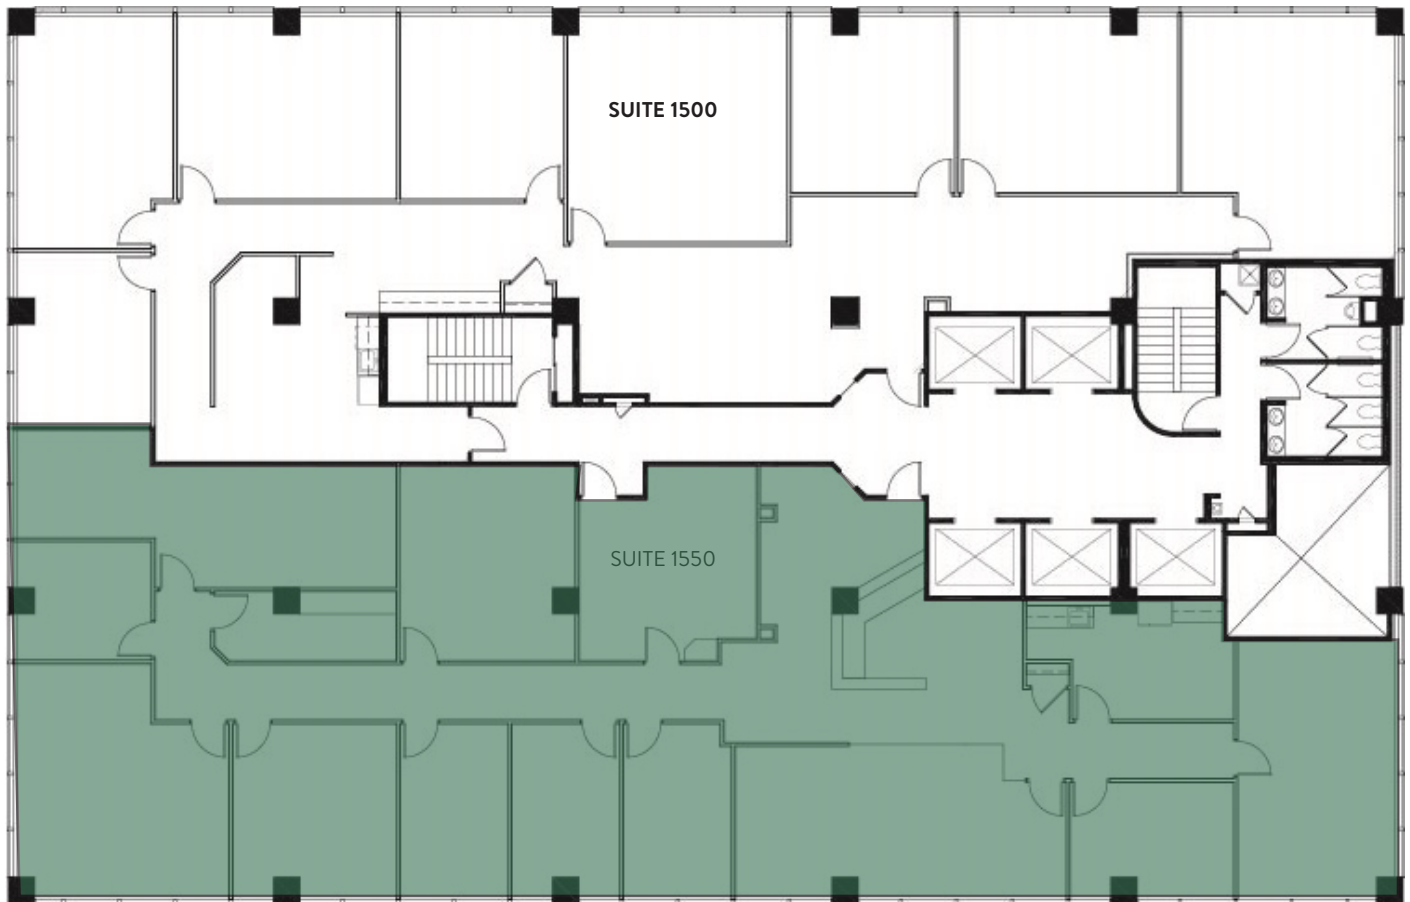

475 SEVENTEENTH STREET

FOR LEASE

SUITE 1500 | 4,434 SF

For Leasing Information, Contact:

Peter Thomas

303.324.0677
pthomas@lpc.com

Andrew Piepgras

303.226.8209
apiepgras@lpc.com