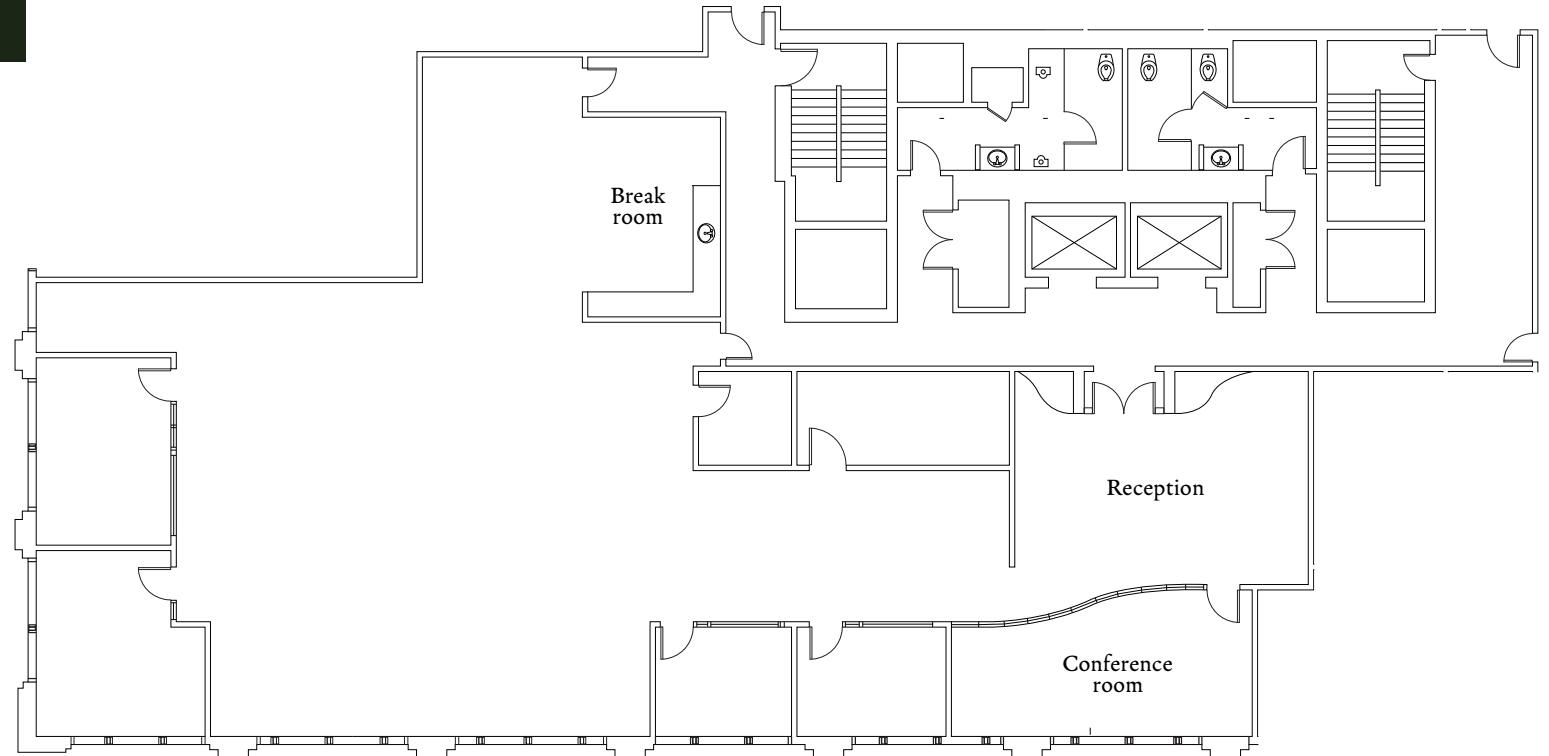

Bovet Office Centre

177 Bovet Rd, San Mateo, CA 94402

BOVET
OFFICE CENTRE

AVAILABILITIES

FLOOR 4 | ±4,940 s.f.

Suite 400

Available now

Floor Plan Key