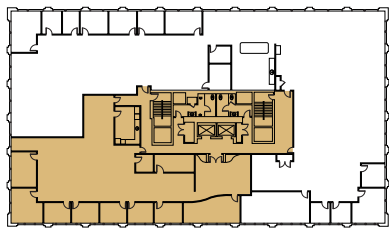

Bovet Office Centre

177 Bovet Rd, San Mateo, CA 94402

BOVET
OFFICE CENTRE

AVAILABILITIES

FLOOR 4 | ±4,940 s.f.

Suite 400

Available now

Floor Plan Key