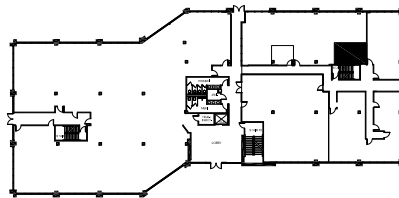

TWIN CENTRAL OFFICE BUILDING

1401 N. Central, Richardson, Texas

SUITE 113
252 RSF

1ST FLOOR

Scale: 1/8"=1'-0"

All dimensions and square footages are approximate.

August 11, 2025

DFW DESIGN DEPOT