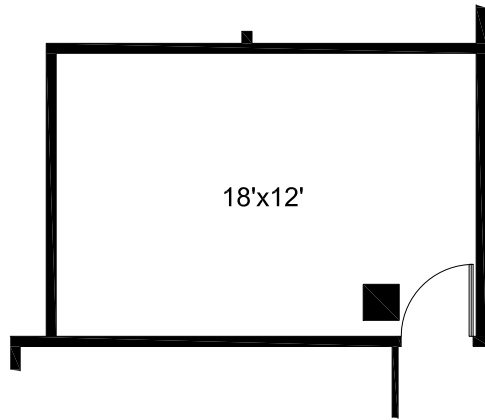

TWIN CENTRAL OFFICE BUILDING

1401 N. Central, Richardson, Texas

SUITE 113
252 RSF

1ST FLOOR

Scale: 1/8"=1'-0"

All dimensions and square footages are approximate.

August 11, 2025

DFW DESIGN DEPOT