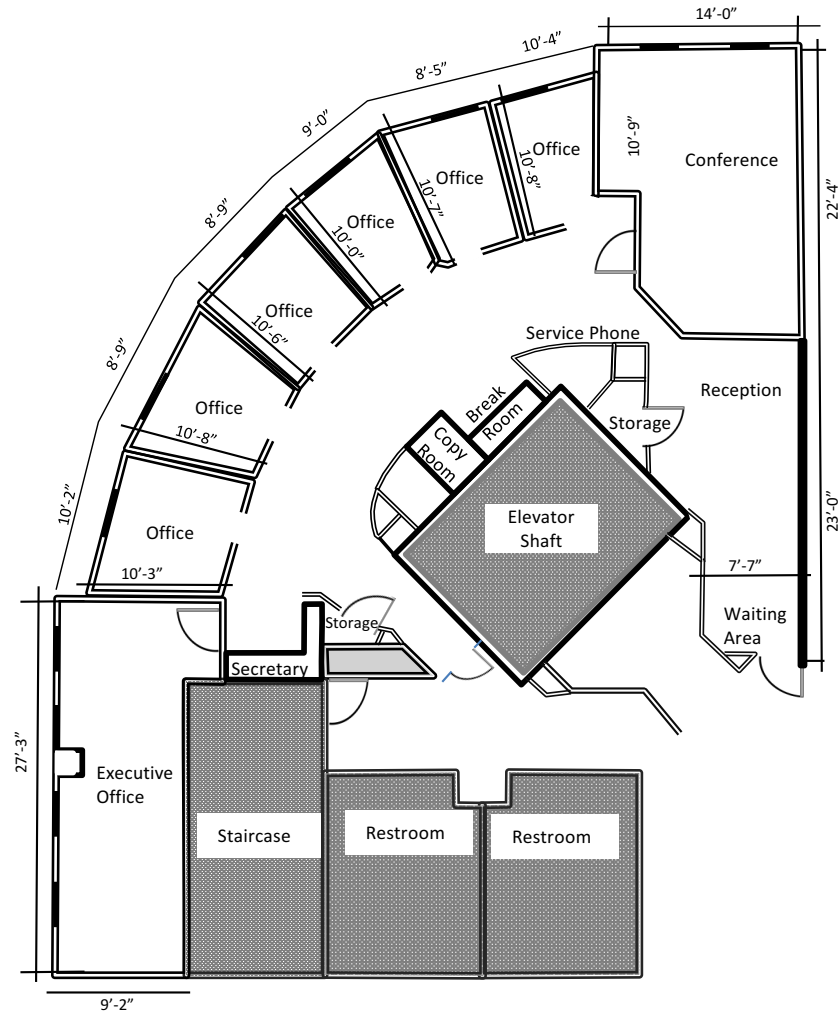

Plaza San Remo
6705 Red Road,
Suite PH 508 (2,522 RSF)
Doral, FL 33143

Sizes and dimensions are approximate, actual may vary