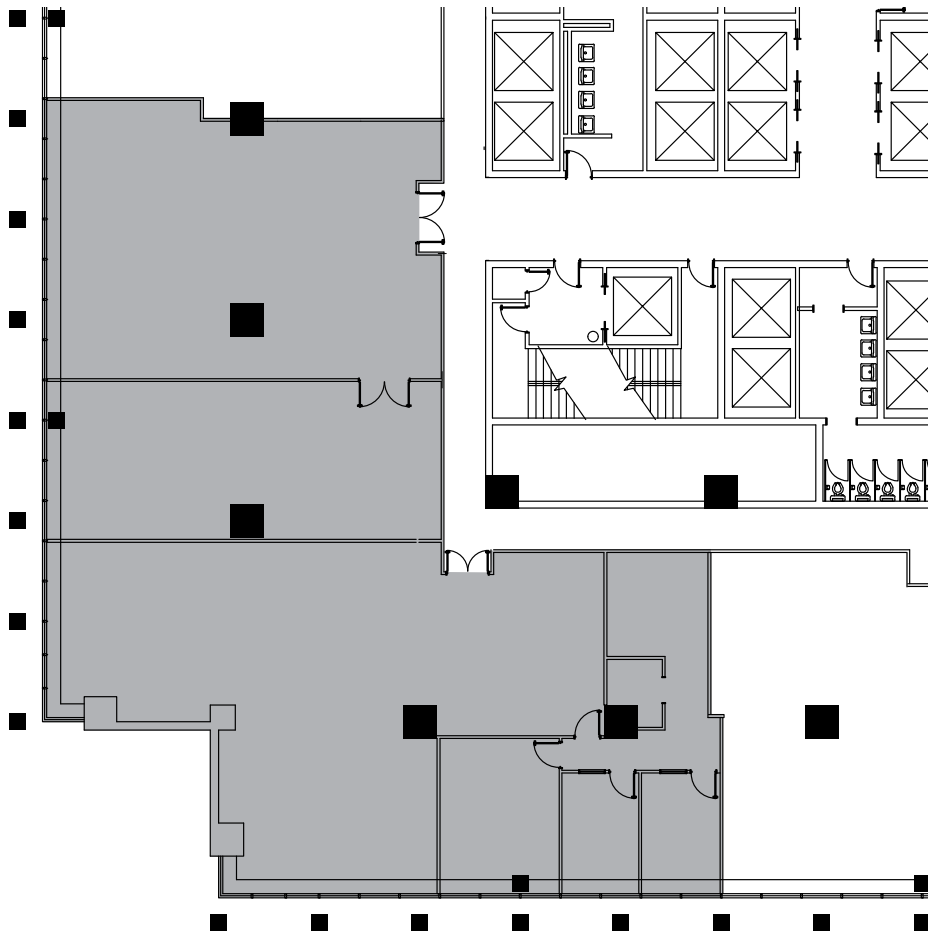

1ST FLOOR - 7,090 SQ. FT.

Pearl River | NY

WWW.BLUEHILLPLAZA.COM

 SCALE: N.T.S.

JAMES B. TULLY
Executive Vice President
+1 201 712 5804
james.tully@cbre.com

JON MEISEL
Senior Vice President
+1 732 509 2843
jon.meisel@cbre.com