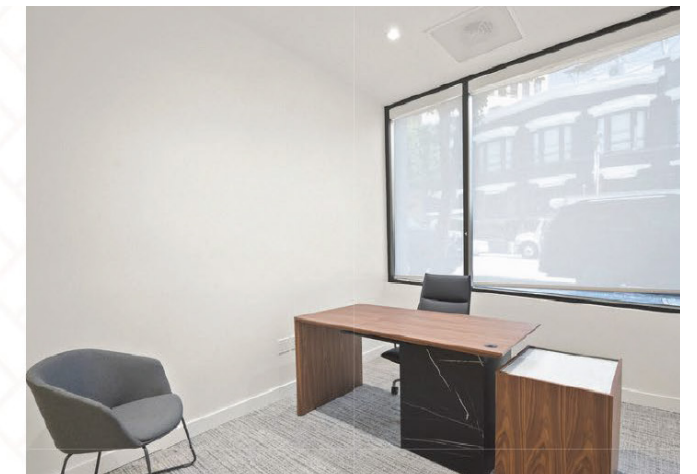

Ground & Lower Level

- Dual level space with interconnecting stairwell
- 3 offices and large conference rooms
- High end finishes throughout with furniture potentially available
- Private entrance
- Nice kitchen
- Event space with bar
- Formal reception
- Floors must be leased together

Size
4,158 SF

Availability
Now

Lower Level

Ground Level