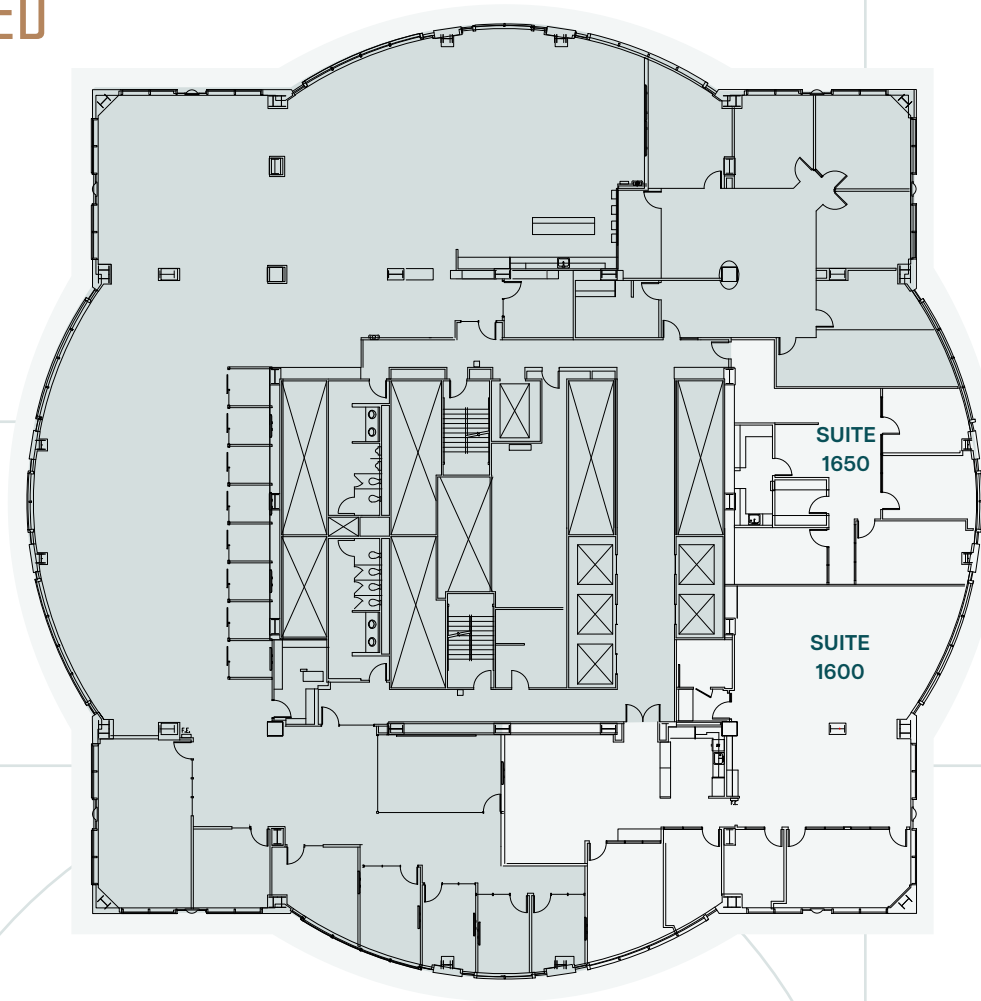

FLOOR 16

6,442 SF COMBINED

SUITE 1600

4,380 SF

SUITE 1650

2,062 SF

TOWER
1201

BROKER CONTACT