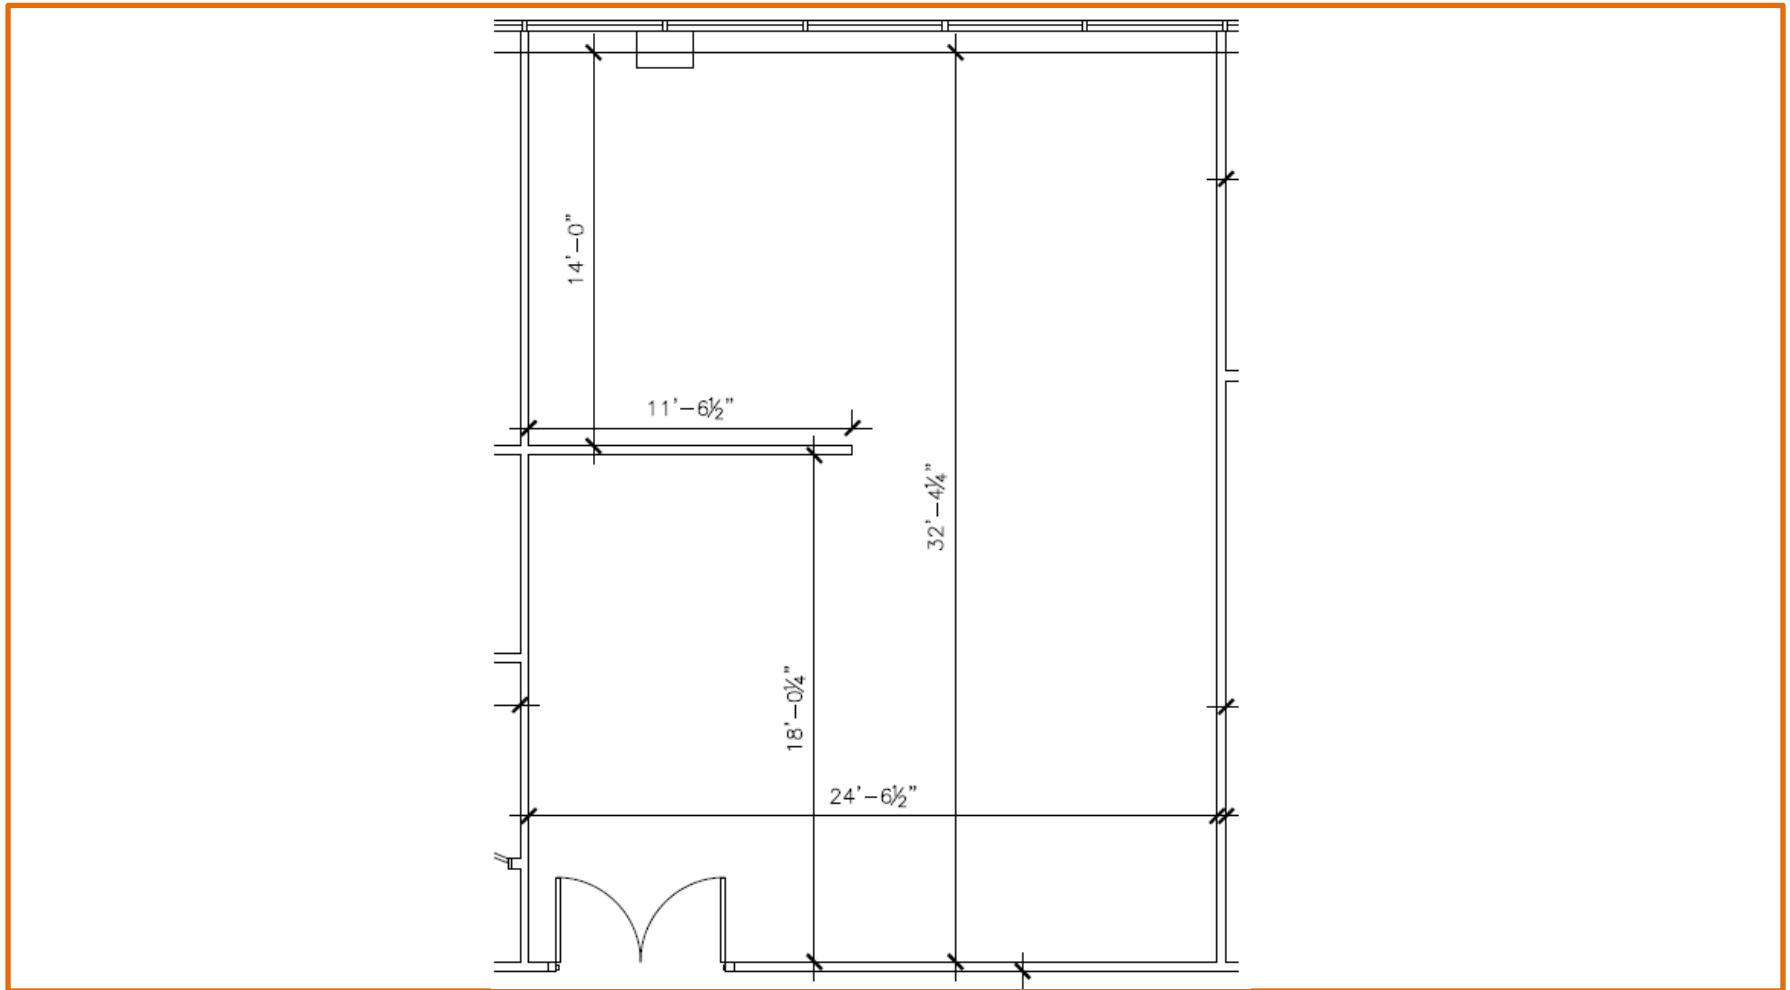

# FLOOR PLANS First Floor

1011 E. Touhy Ave.

**Suite 140** | SF: 1,022

**For information contact:**  
**IGNACIO FELLER**  
Commercial Real Estate Director  
(847) 777-9513  
[ifeller@ohareoffices.com](mailto:ifeller@ohareoffices.com)  
[OhareOffices.com](http://OhareOffices.com)