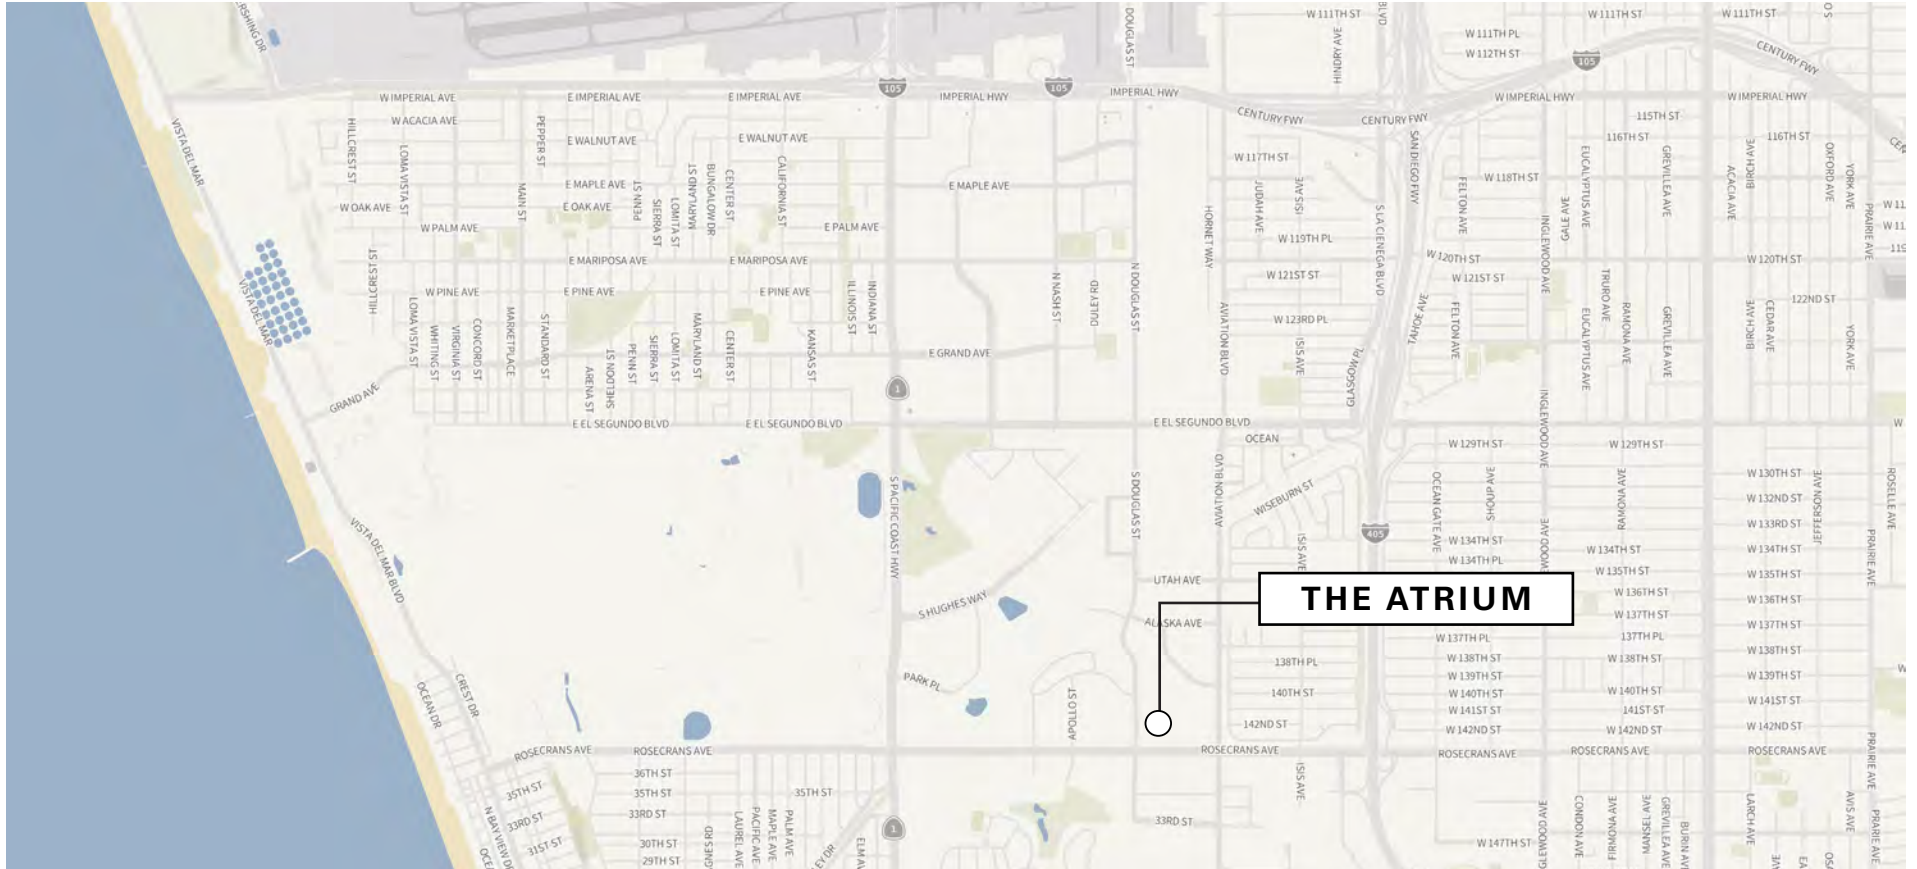

## MANHATTAN MARKETPLACE

- |                        |                              |
|------------------------|------------------------------|
| <b>Retail</b>          | The Hummus Factory           |
| Bristol Farms          | The Coffee Bean              |
| CVS Pharmacy           | The Rice Teriyaki Sushi Roll |
| Helen Cycles           | Union Pizza Company          |
| GNC                    | WoodRanch                    |
| Planet Beauty          | Yogurtland                   |
| <b>Restaurants</b>     | <b>Services</b>              |
| Jamba Juice            | European Wax Center          |
| Lido Di Manhattan      | Floyd's 99 Barbershop        |
| Nothing Bundt Cakes    | Massage Envy                 |
| Pachanga Mexican Grill | Posh Nails                   |
| Subway                 | The Lash Lounge              |

# AERIAL MAP