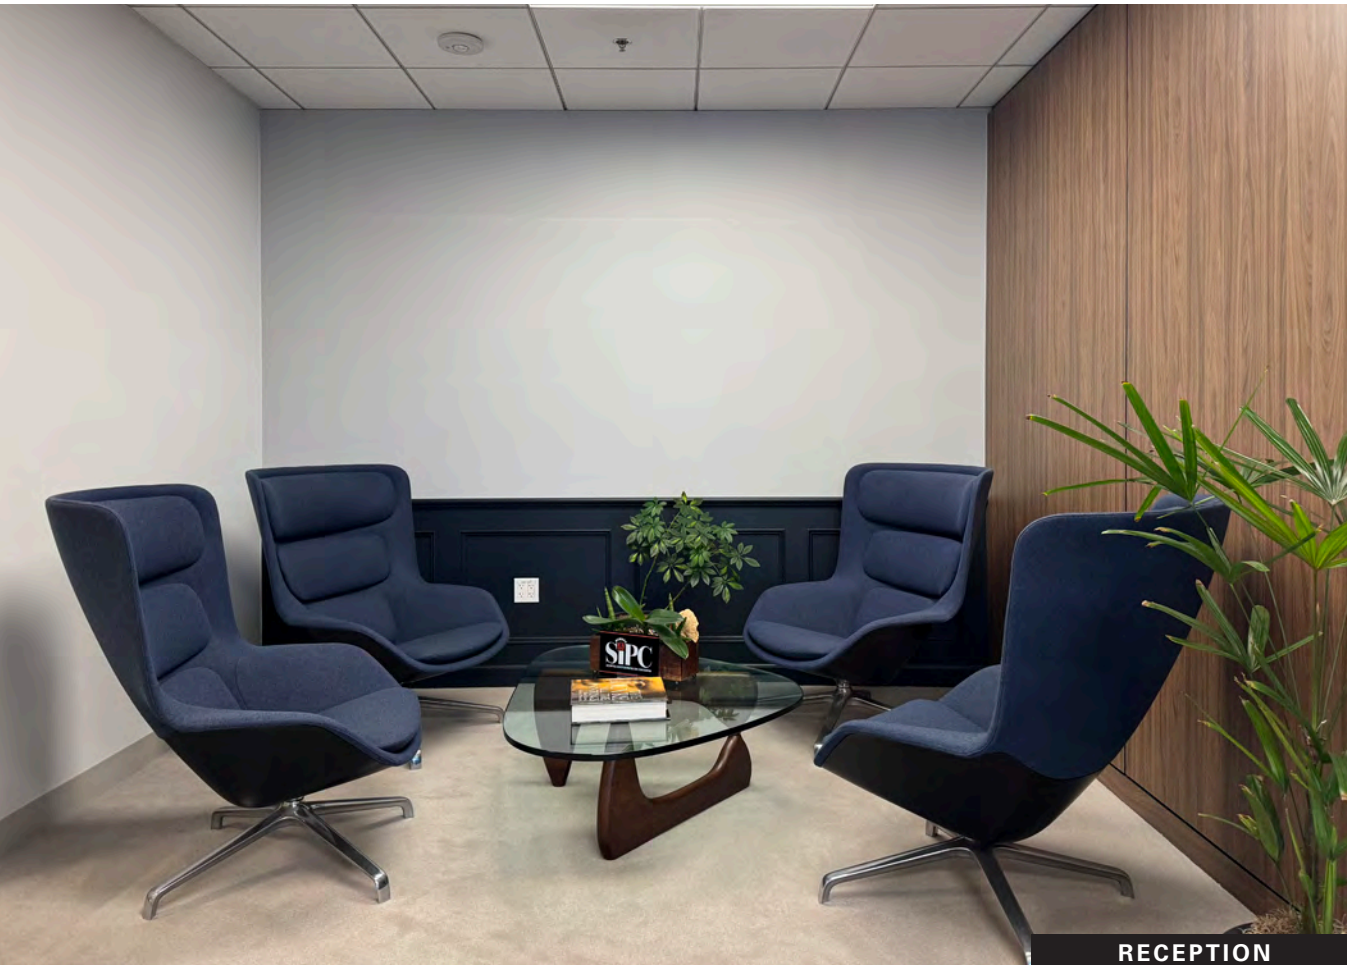

THE ATRIUM | 2301 ROSECRANS AVENUE, EL SEGUNDO

Prominent presence within The Atrium at Continental Park, a premier office campus business environment on Rosecrans Ave

Ability to deliver furnished plug-n-play space with high-end custom finishes in an efficient floor plate and expansive windowline

Suite layout with double-door entry, 9 private offices, 2 conference rooms, kitchen, IT room, open space, and balcony

Convenient to I-405, I-105, and LAX, plus walking distance to the Metro C Line (Green) at the Douglas and El Segundo Station

Surrounded by Fortune 500 firms and a deep corporate ecosystem across aerospace, technology, media, and professional services

The campus features well maintained outdoor lounge areas, EV charging stations, a fitness room, and an onsite amenity center