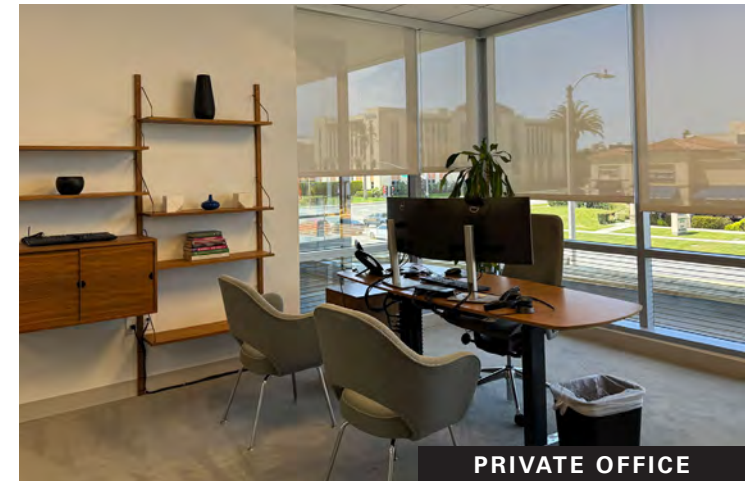

THE ATRIUM | 2301 ROSECRANS AVENUE, EL SEGUNDO

Prominent presence within The Atrium at Continental Park, a premier office campus business environment on Rosecrans Ave

Ability to deliver furnished plug-n-play space with high-end custom finishes in an efficient floor plate and expansive windowline

Suite layout with double-door entry, 9 private offices, 2 conference rooms, kitchen, IT room, open space, and balcony

Convenient to I-405, I-105, and LAX, plus walking distance to the Metro C Line (Green) at the Douglas and El Segundo Station

Surrounded by Fortune 500 firms and a deep corporate ecosystem across aerospace, technology, media, and professional services

The campus features well maintained outdoor lounge areas, EV charging stations, a fitness room, and an onsite amenity center