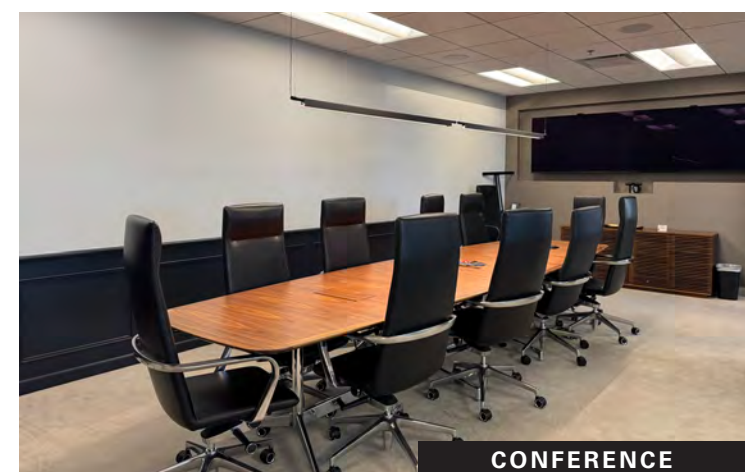

THE ATRIUM | 2301 ROSECRANS AVENUE, EL SEGUNDO

Prominent presence within The Atrium at Continental Park, a premier office campus business environment on Rosecrans Ave

Ability to deliver furnished plug-n-play space with high-end custom finishes in an efficient floor plate and expansive windowline

Suite layout with double-door entry, 9 private offices, 2 conference rooms, kitchen, IT room, open space, and balcony

Convenient to I-405, I-105, and LAX, plus walking distance to the Metro C Line (Green) at the Douglas and El Segundo Station

Surrounded by Fortune 500 firms and a deep corporate ecosystem across aerospace, technology, media, and professional services

The campus features well maintained outdoor lounge areas, EV charging stations, a fitness room, and an onsite amenity center