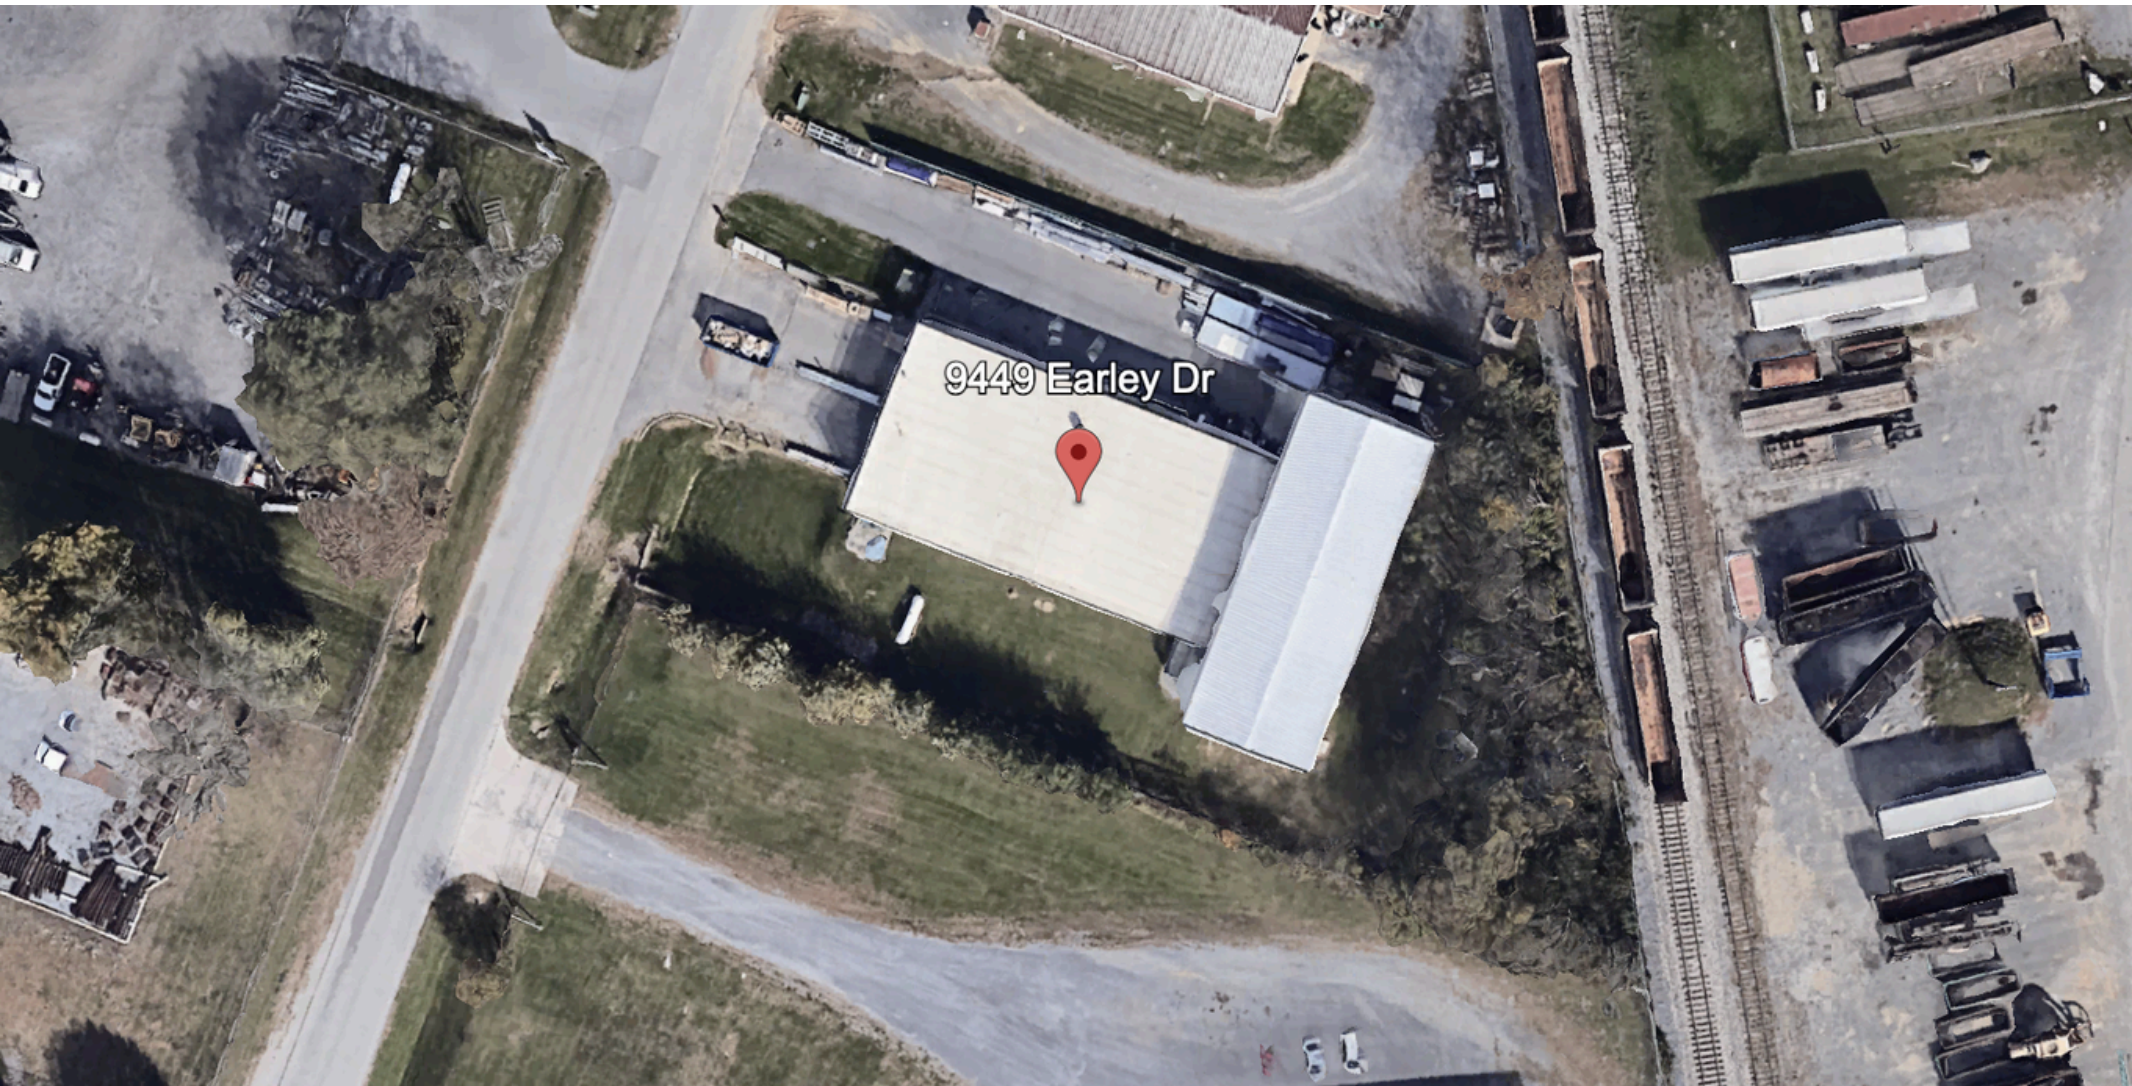

FOR LEASE

OFFICE/MEDICAL/RETAIL SPACE

9449 EARLEY DR, HAGERSTOWN, MD, 21740

AEK Real Estate LLC

595 Northern Ave
Hagerstown, MD 21742

www.aekrealestatellc.com
240-232-7003

Mike Deming

c: 410-808-2483
mdeming80@gmail.com

Corey Linthicum

c: 240-478-5107
coreylinthicum@gmail.com

AEK | REAL
ESTATE
LLC