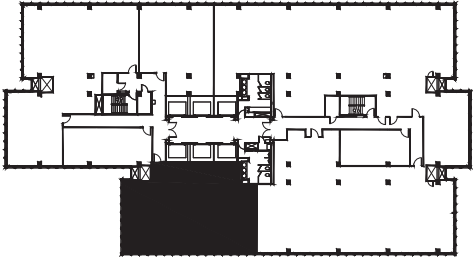

# TOWER 233, SUITE 1830

2,265 RSF

KEY PLAN