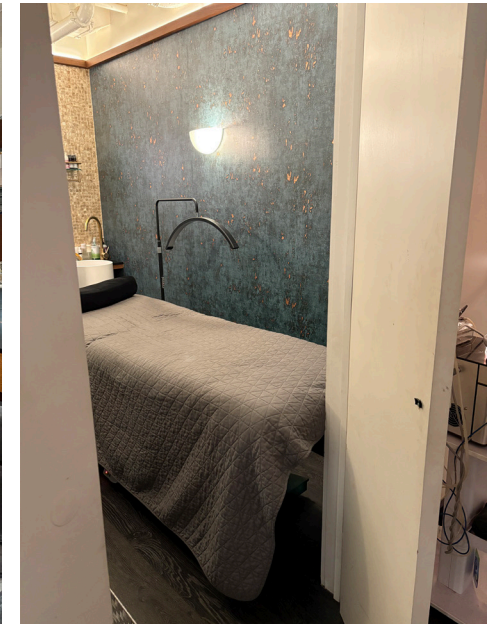

INTERIORS: