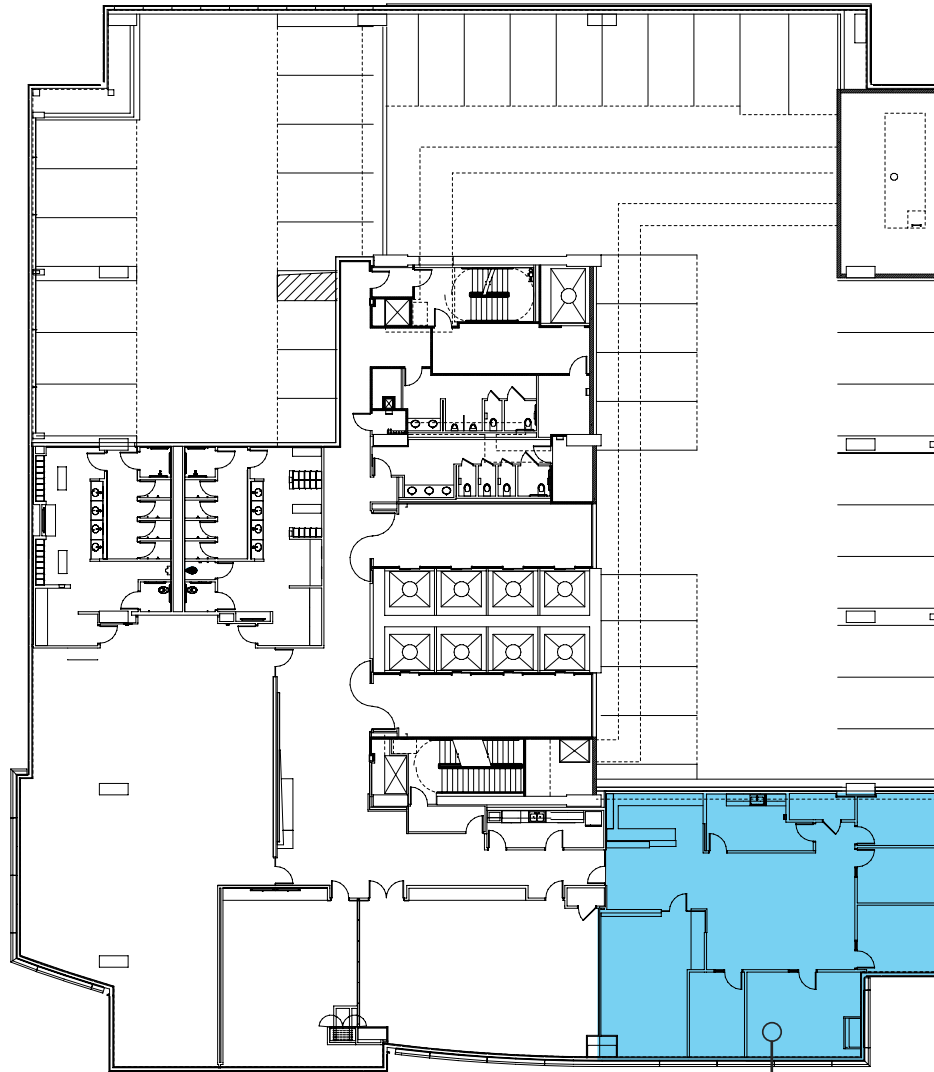

# FLOOR 15

303 COLORADO AVE

SUITE 1500

SUITE	SF	AVAILABLE	VT/IMAGES
1500	3,165 SF	11.1.26	COMING SOON

COLORADO  
TOWER

RACHEL COULTER

rachel.coulter@streamrealty.com

512.481.3058