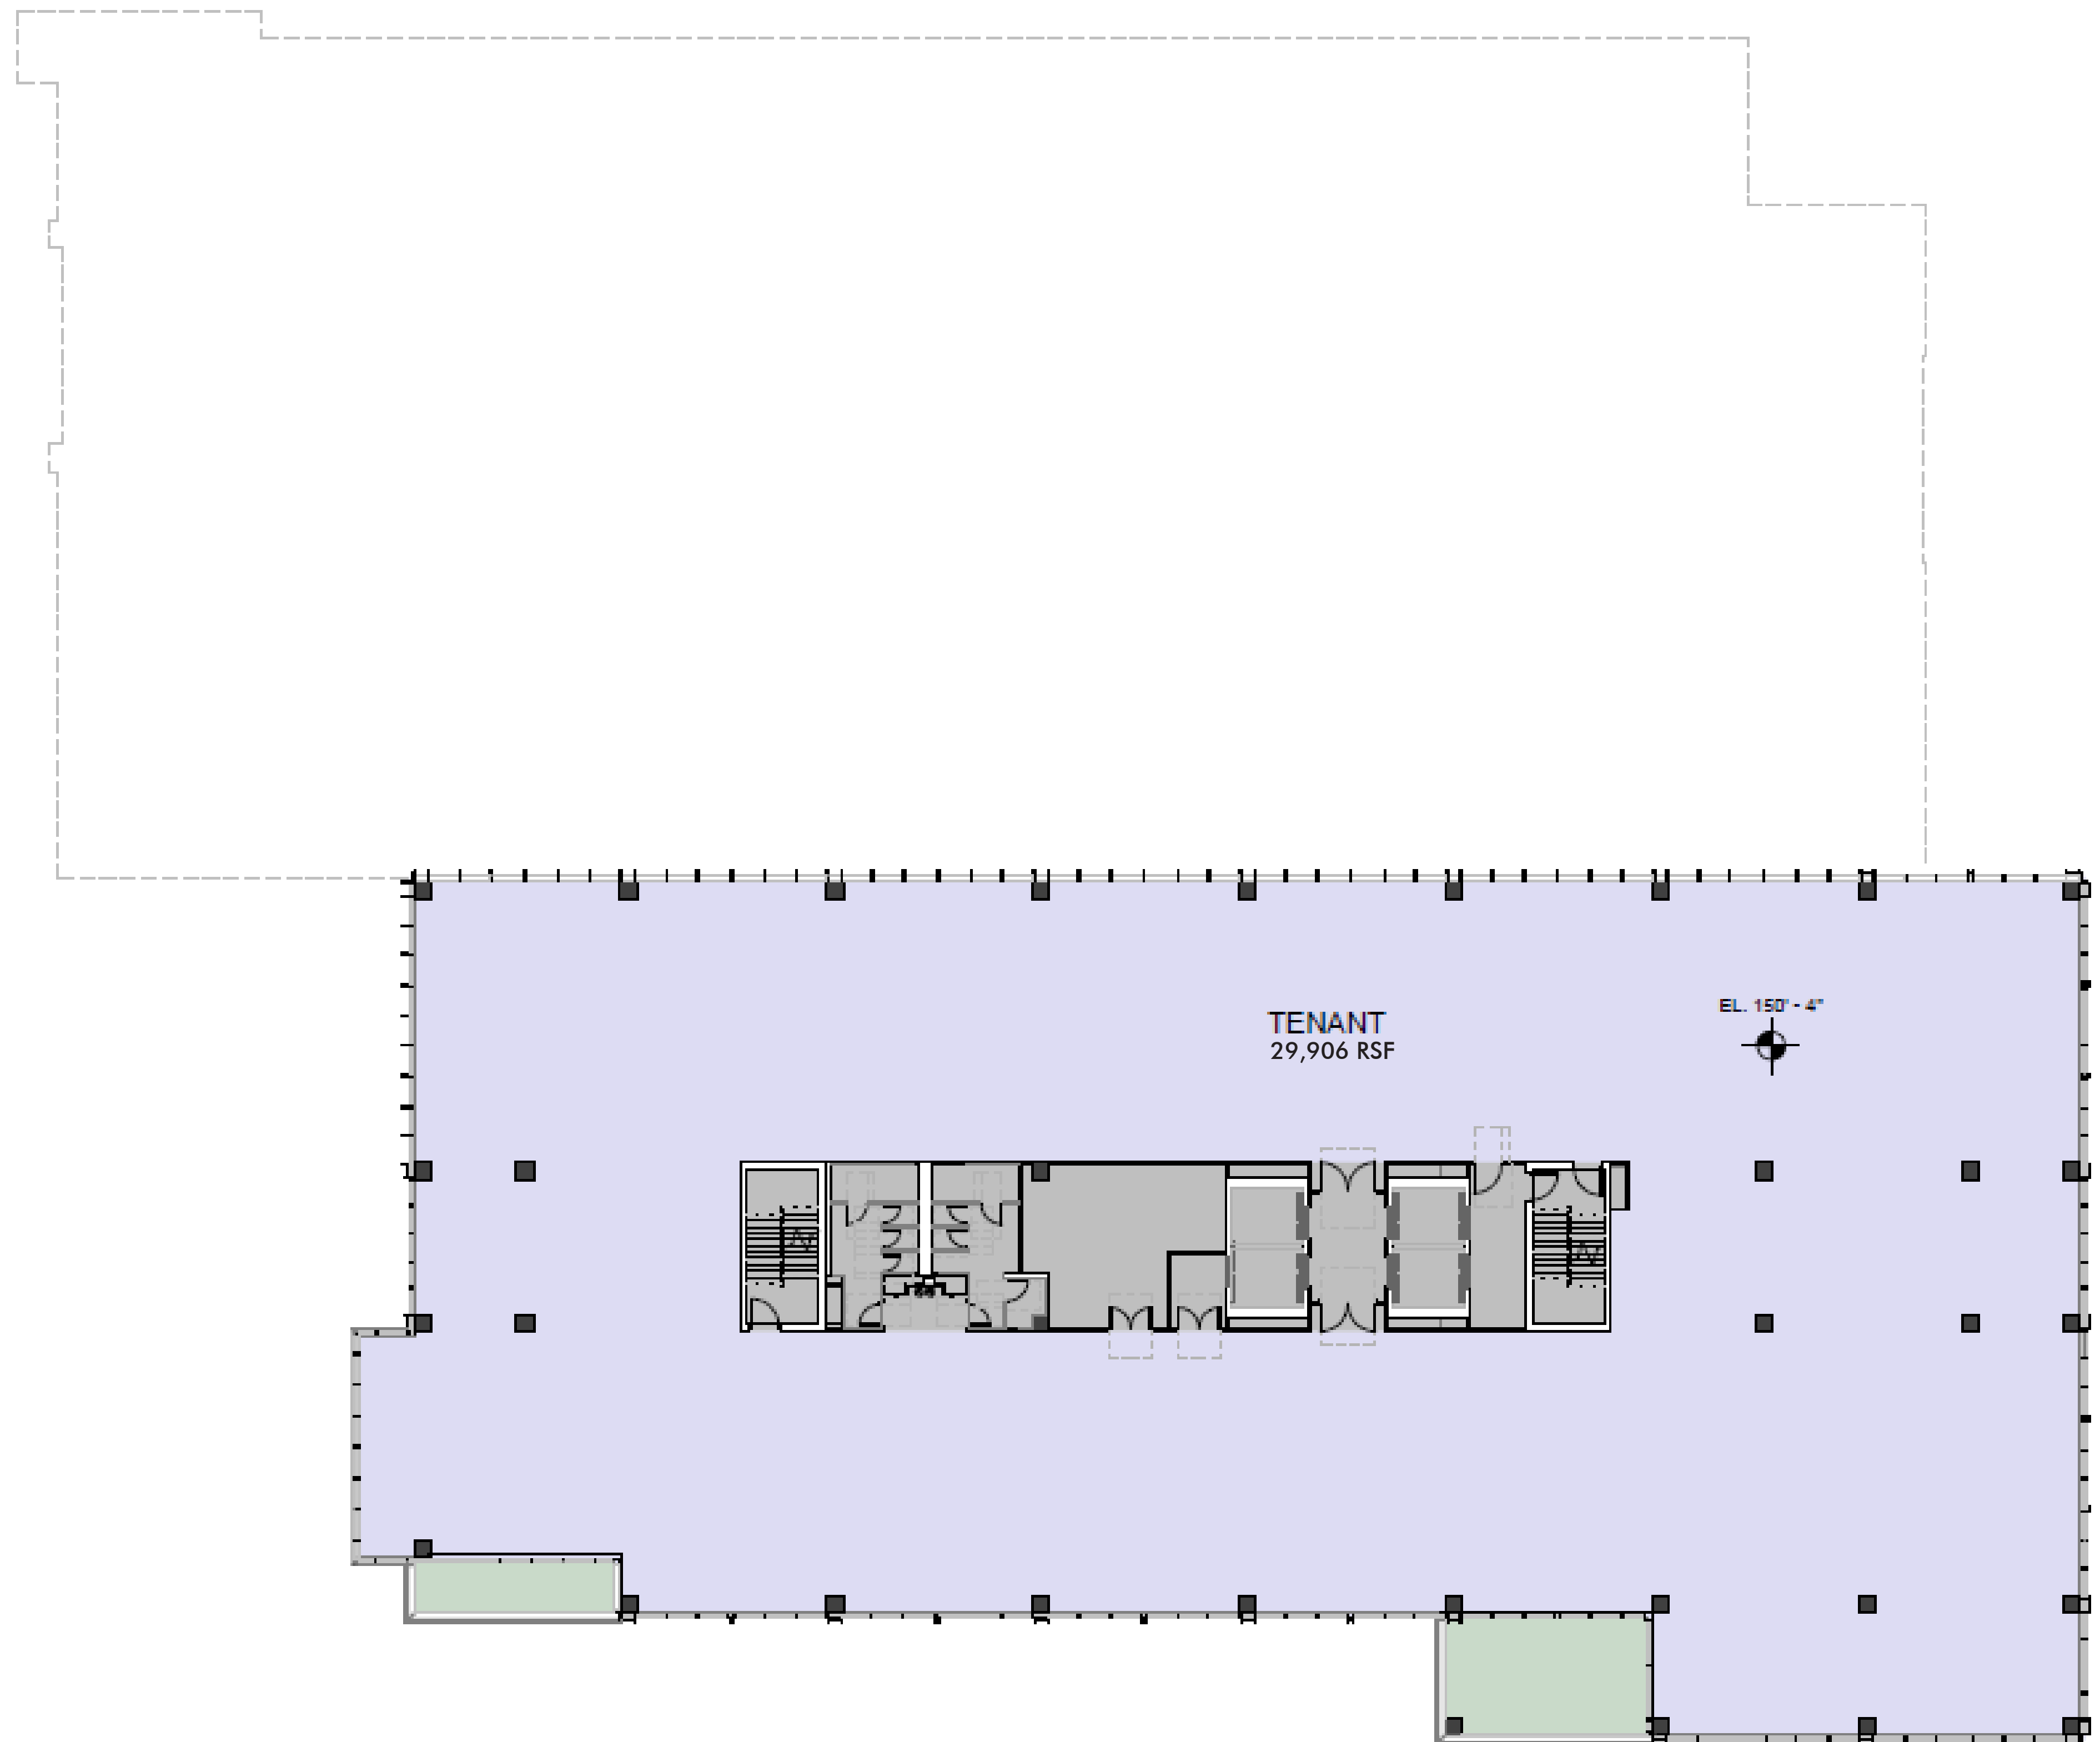

HEIGHTS 201

LEVEL 10
29,906 RSF

CONTACT US

Ryan Reynolds
Senior Vice President
ryan.reynolds@cbre.com
813.273.8470

James Garvey
Senior Vice President
jimmy.garvey@cbre.com
813.334.1602

Kristin Kenney
Vice President
kristin.kenney@cbre.com
813.273.8483