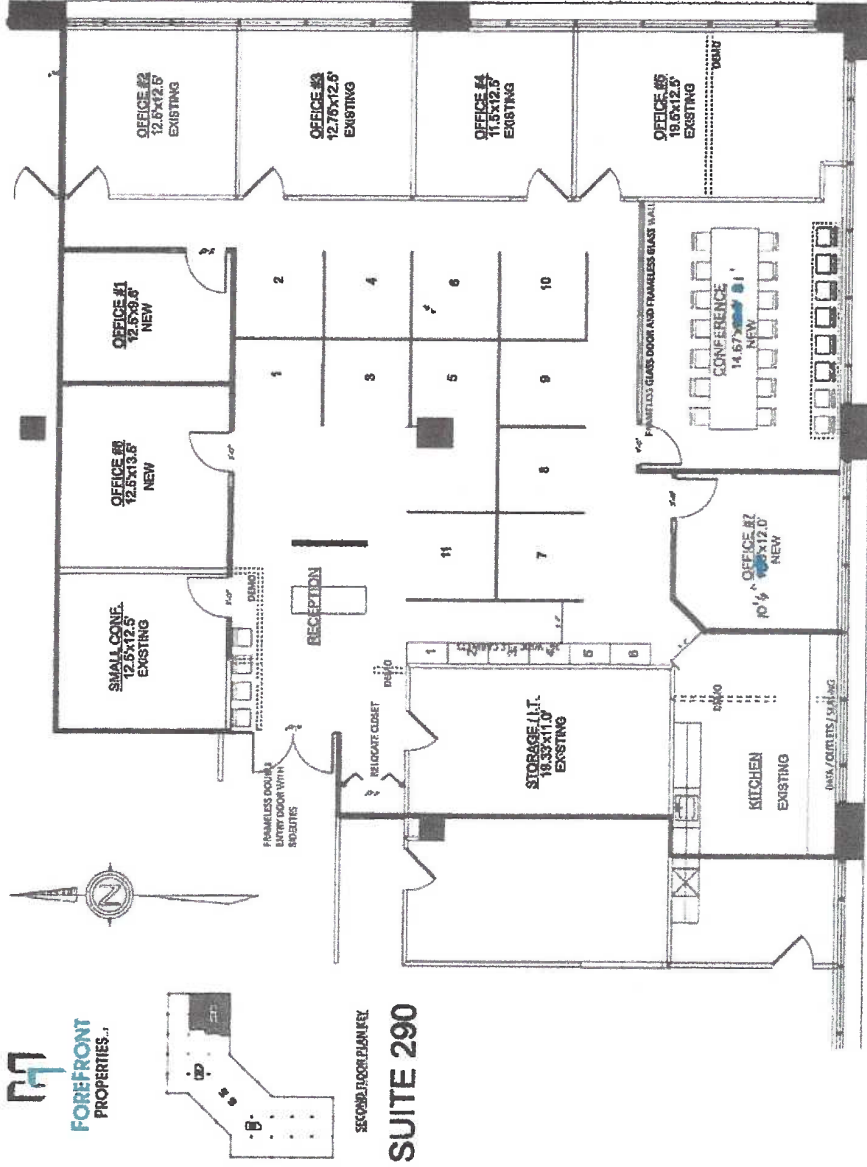

EXHIBIT "A"
SITE PLAN

18450 SUMMIT AVE SUITE 290, OAKBROOK TERRACE, IL

GRINO ROMOZZI - ARCHITECT
847-707-2453 - ROMOZZI@GMAIL.COM