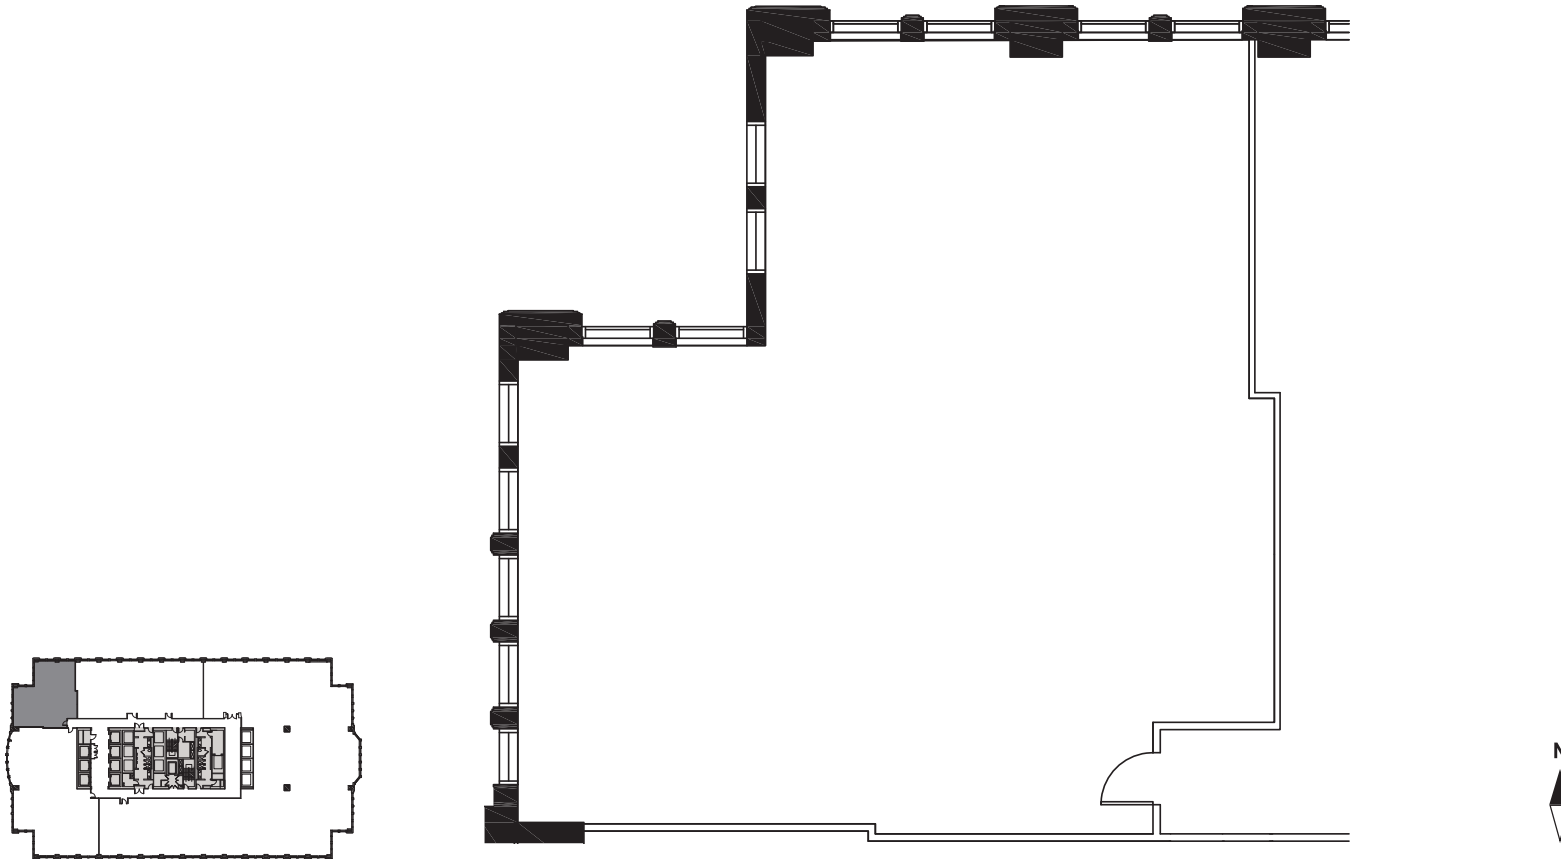

Floor Plan

6th Floor | Suite 615 | 2,240 RSF

Mason Taylor
+1 312 470 2337
mason.taylor@cushwake.com

Karoline Eigel
+1 312 470 2302
karoline.eigel@cushwake.com

Paige Krueger
+1 949 554 9643
paige.krueger@cushwake.com

**NBC
TOWER**