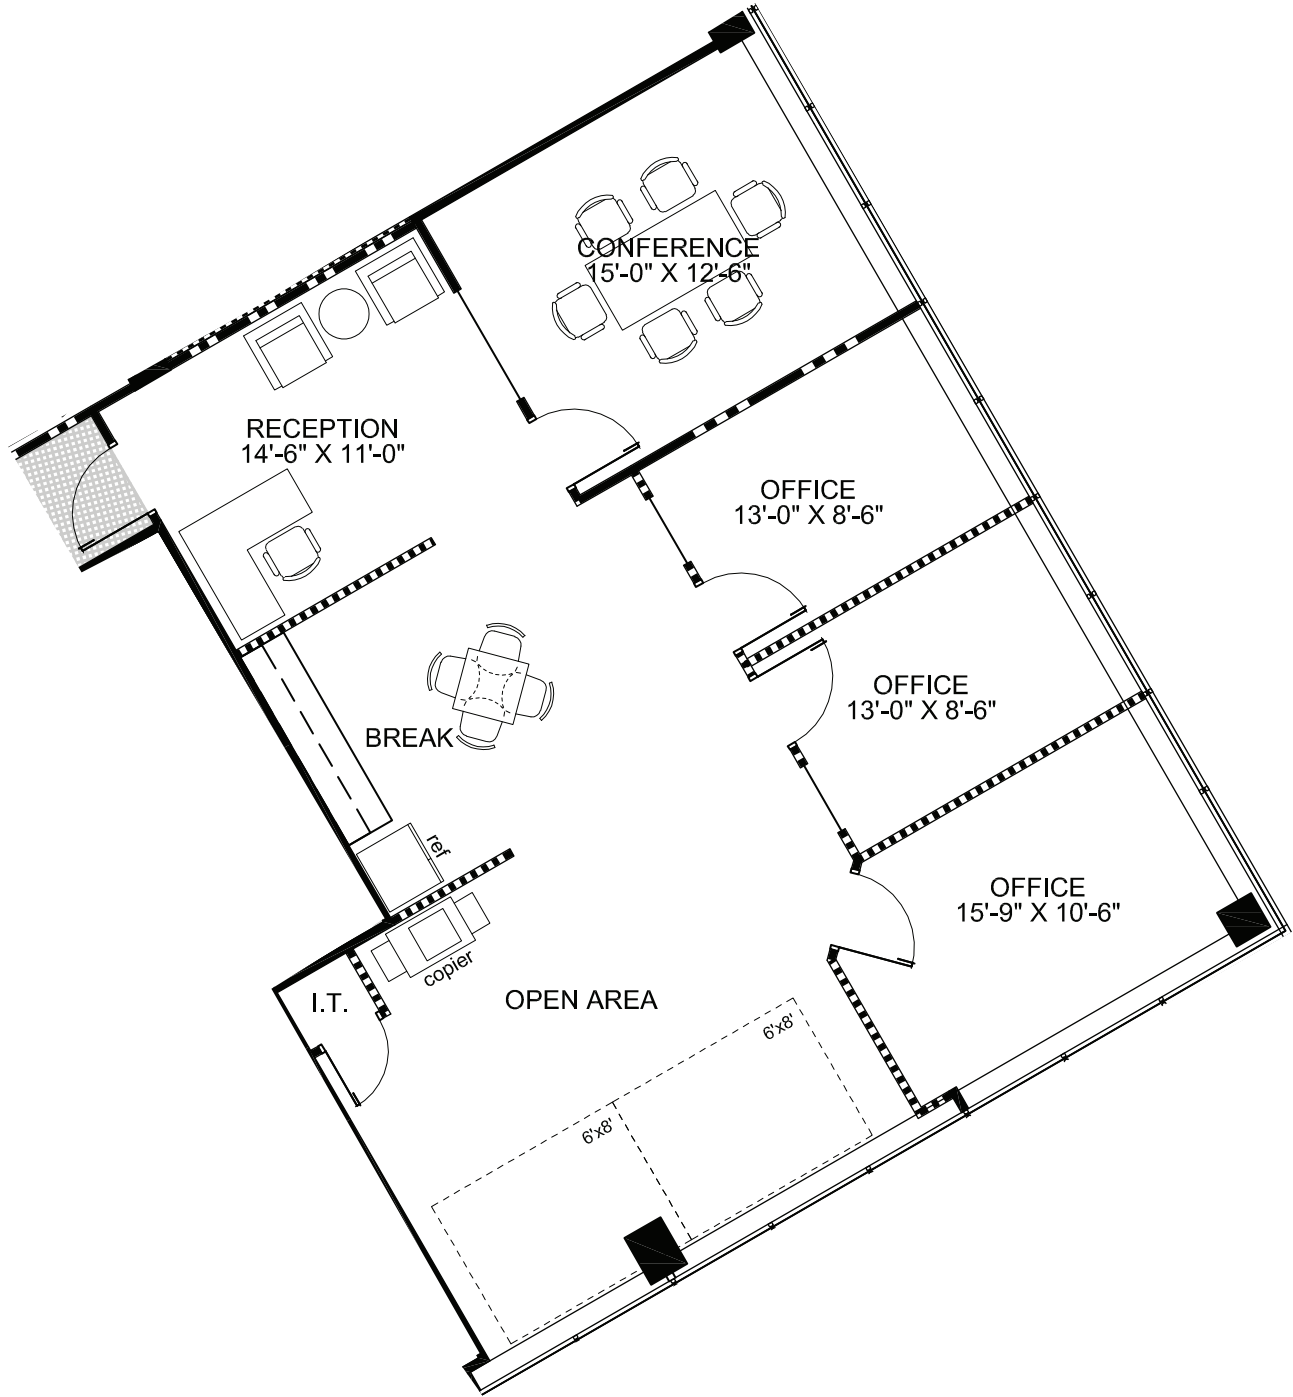

PYRAMID POINTE

SUITE 245
1,609 RSF
SPEC SUITE

PREMIUM OFFICE FOR LEASE

W. Ryan Stout
303.813.6448
ryan.stout@cushwake.com

Zachary T. Williams
303.813.6474
zach.williams@cushwake.com

Caitlin I. Ellenson
303.312.1914
caitlin.ellenson@cushwake.com