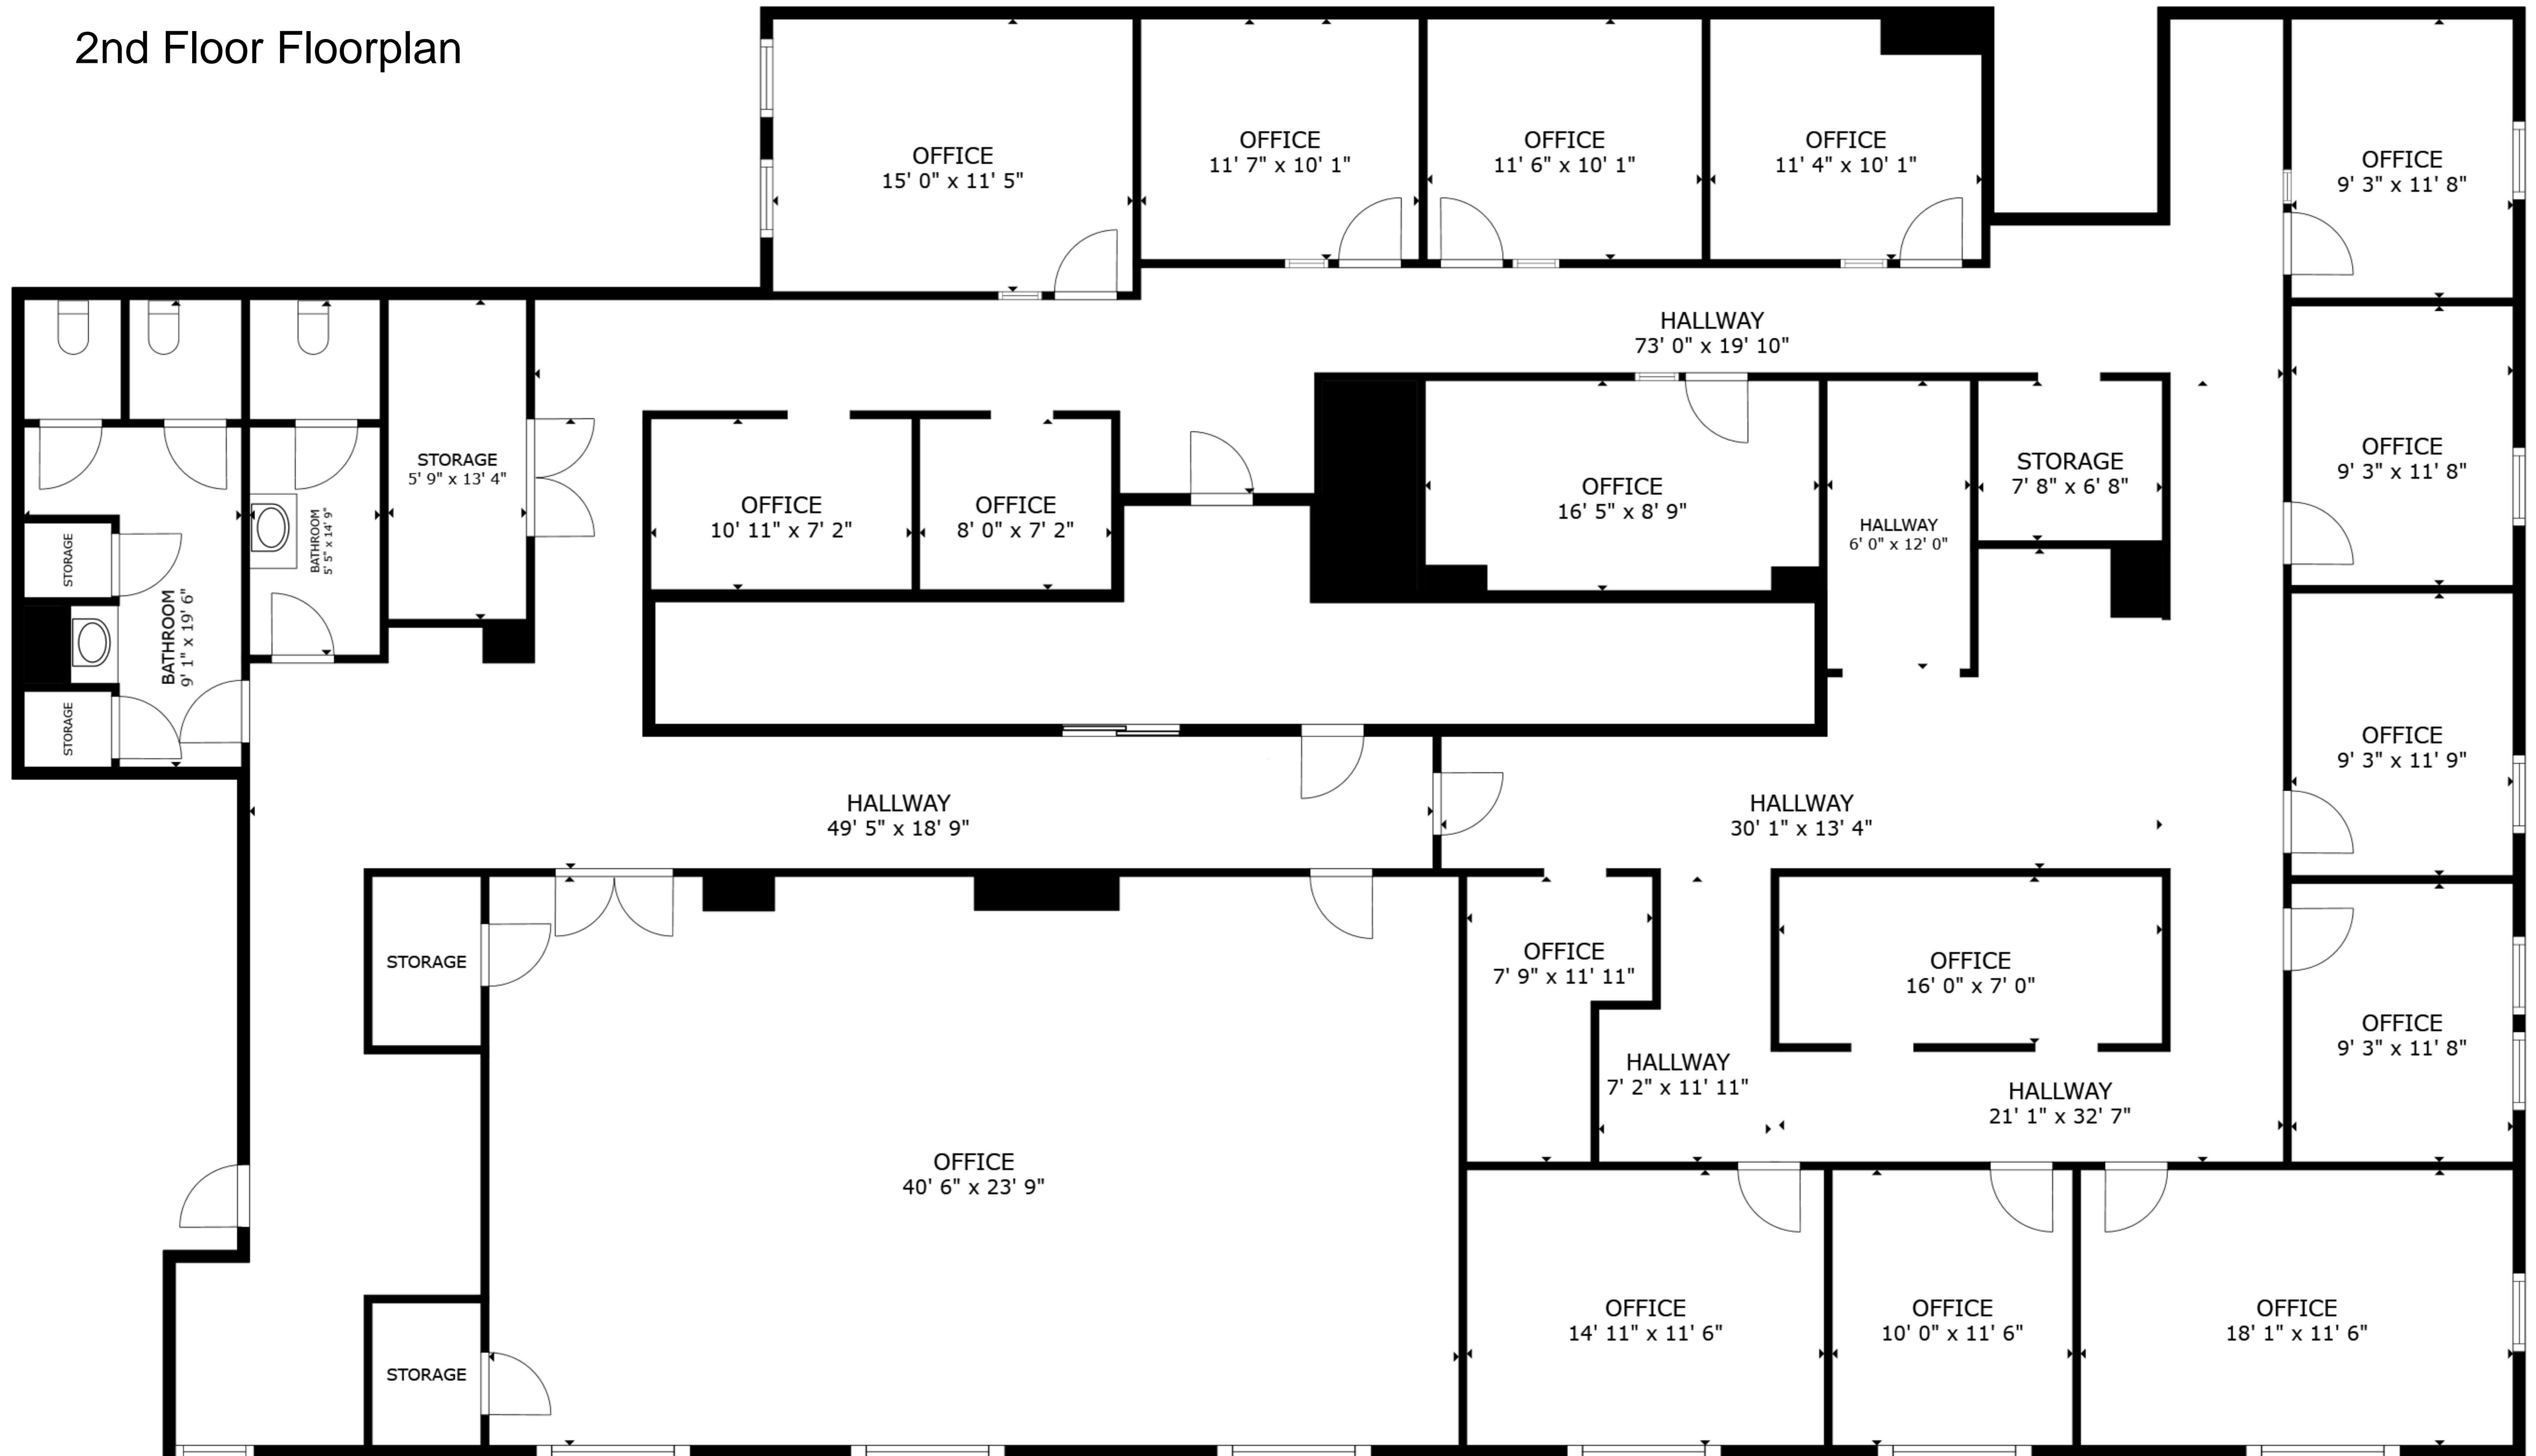

# 2nd Floor Floorplan

## FLOOR PLAN

GROSS INTERNAL AREA  
FLOOR PLAN 5,172 sq.ft.  
TOTAL : 5,172 sq.ft.

SIZES AND DIMENSIONS ARE APPROXIMATE, ACTUAL MAY VARY.