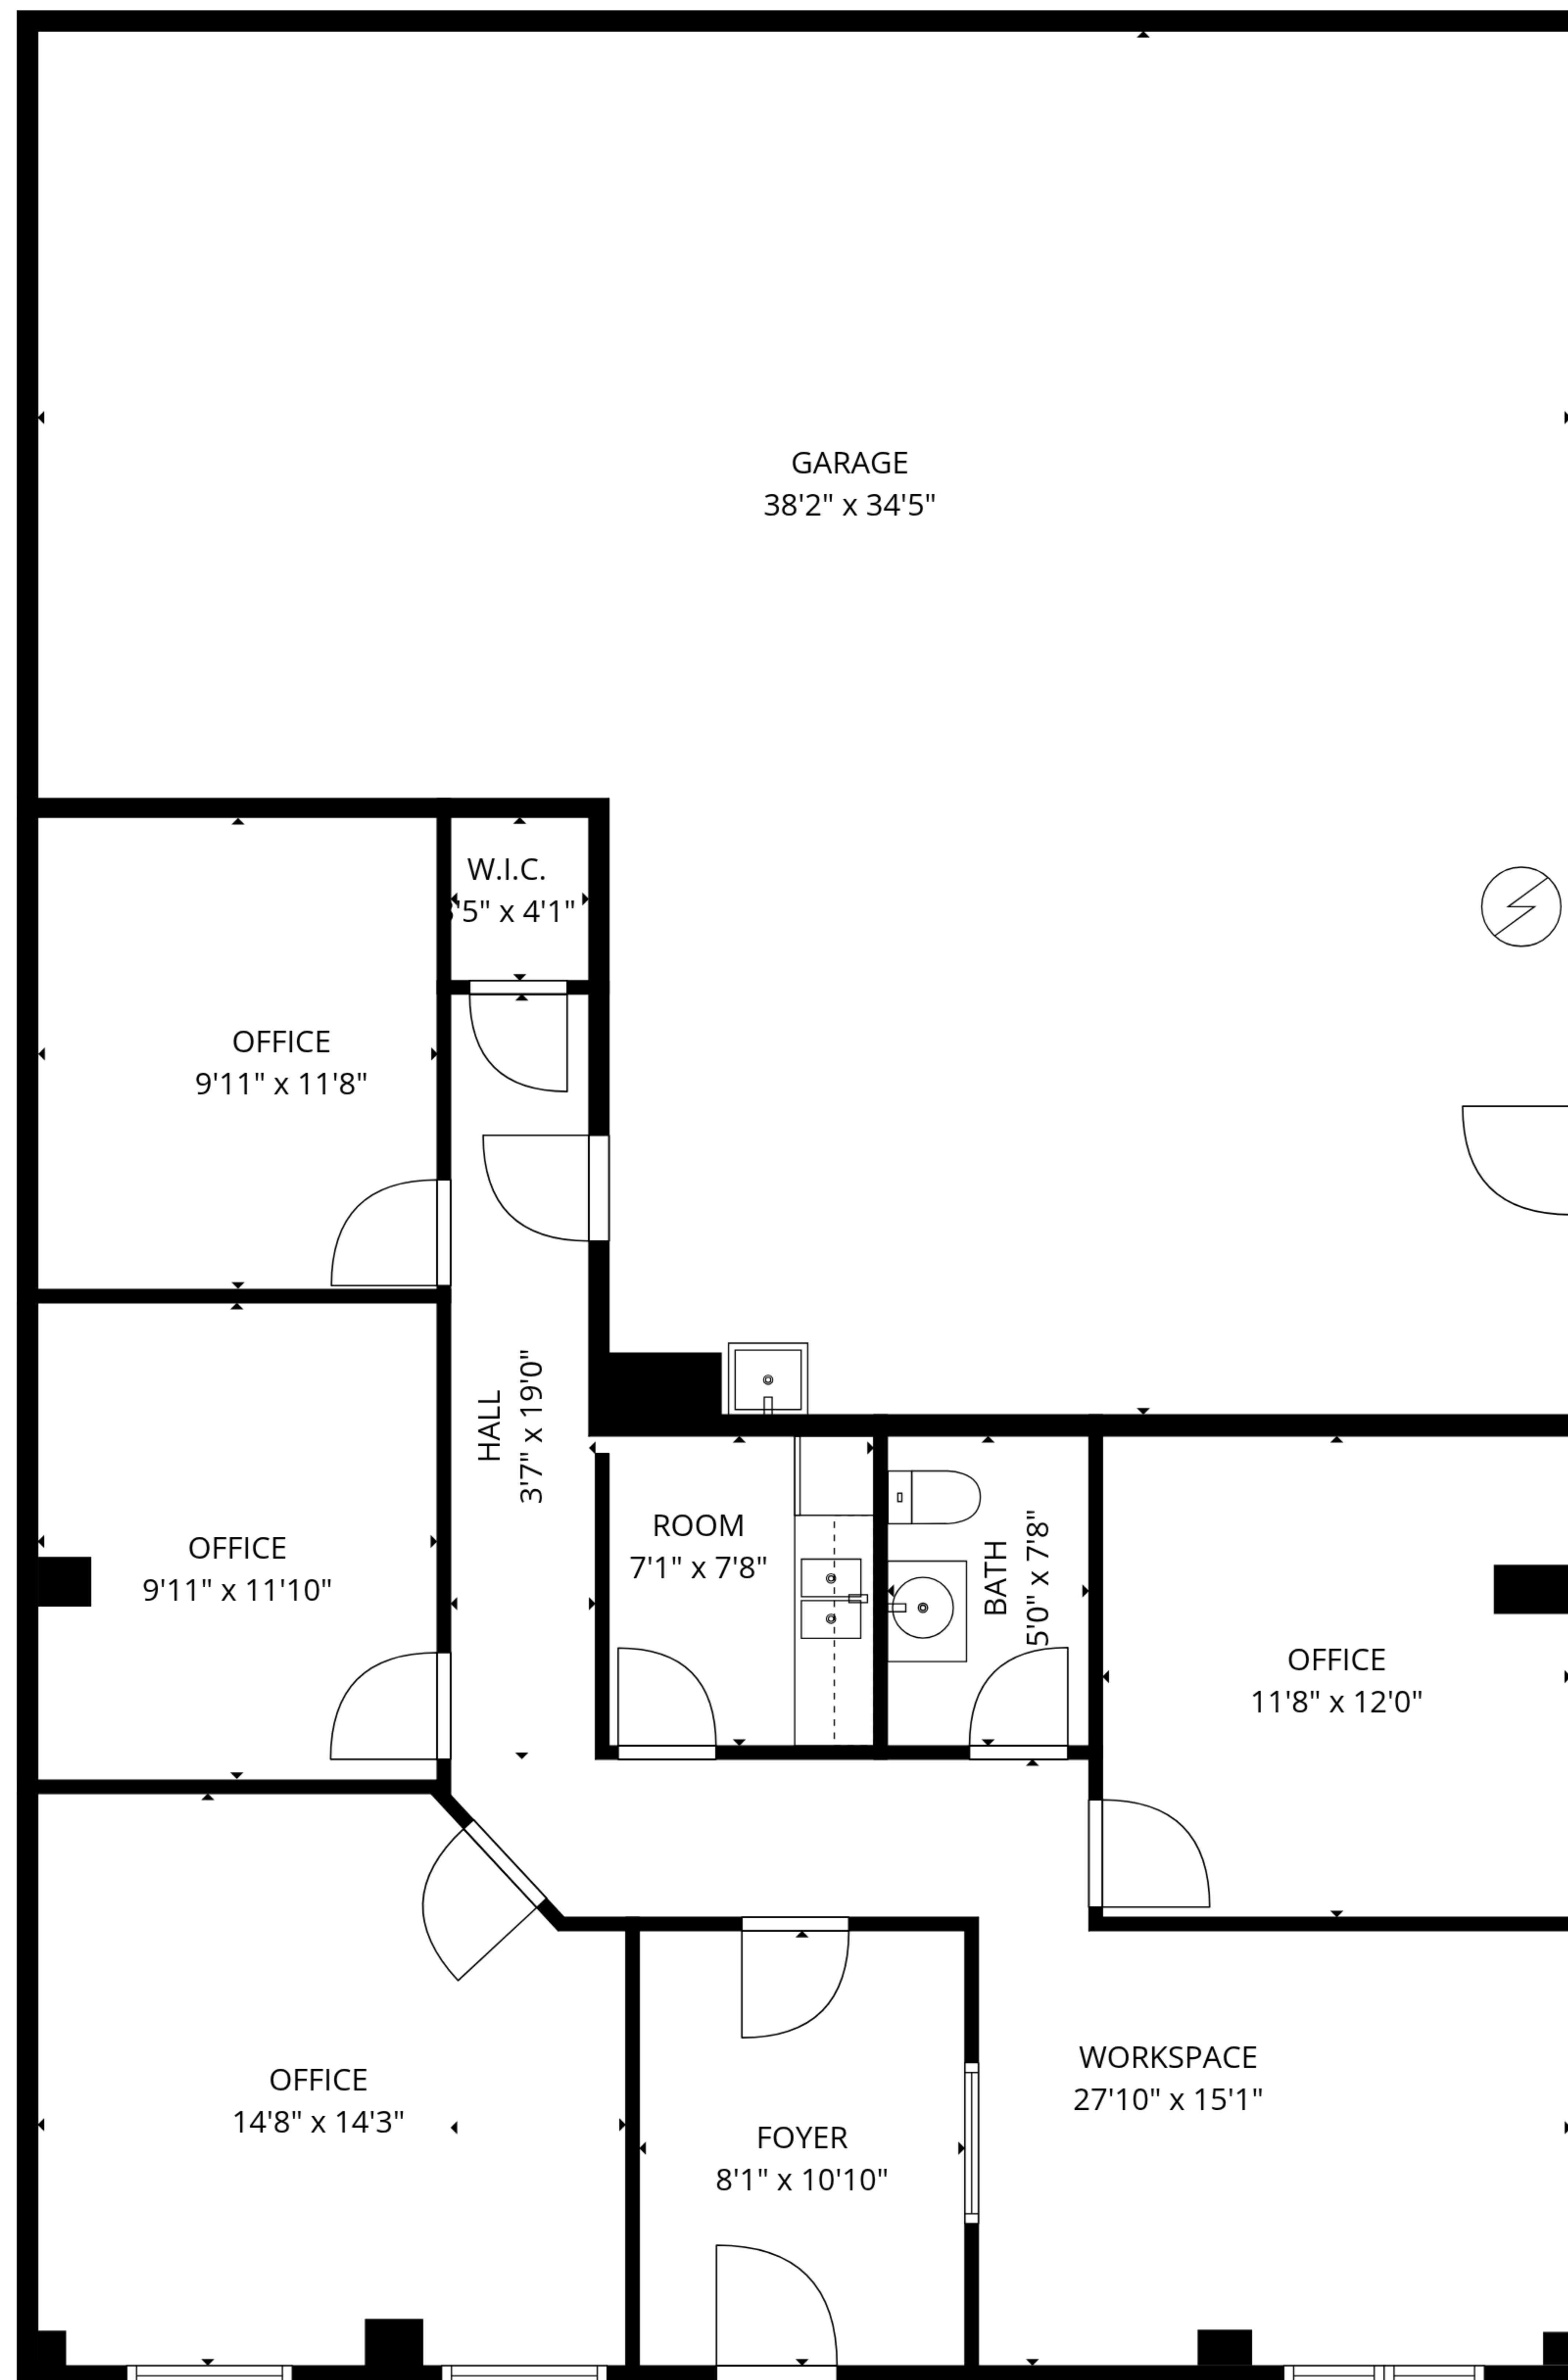

**TOTAL: 1093 sq. ft**  
1st floor: 1093 sq. ft  
EXCLUDED AREAS: GARAGE: 1094 sq. ft, WALLS: 124 sq. ft

**TOTAL: 1093 sq. ft**  
1st floor: 1093 sq. ft  
EXCLUDED AREAS: GARAGE: 1094 sq. ft, WALLS: 124 sq. ft