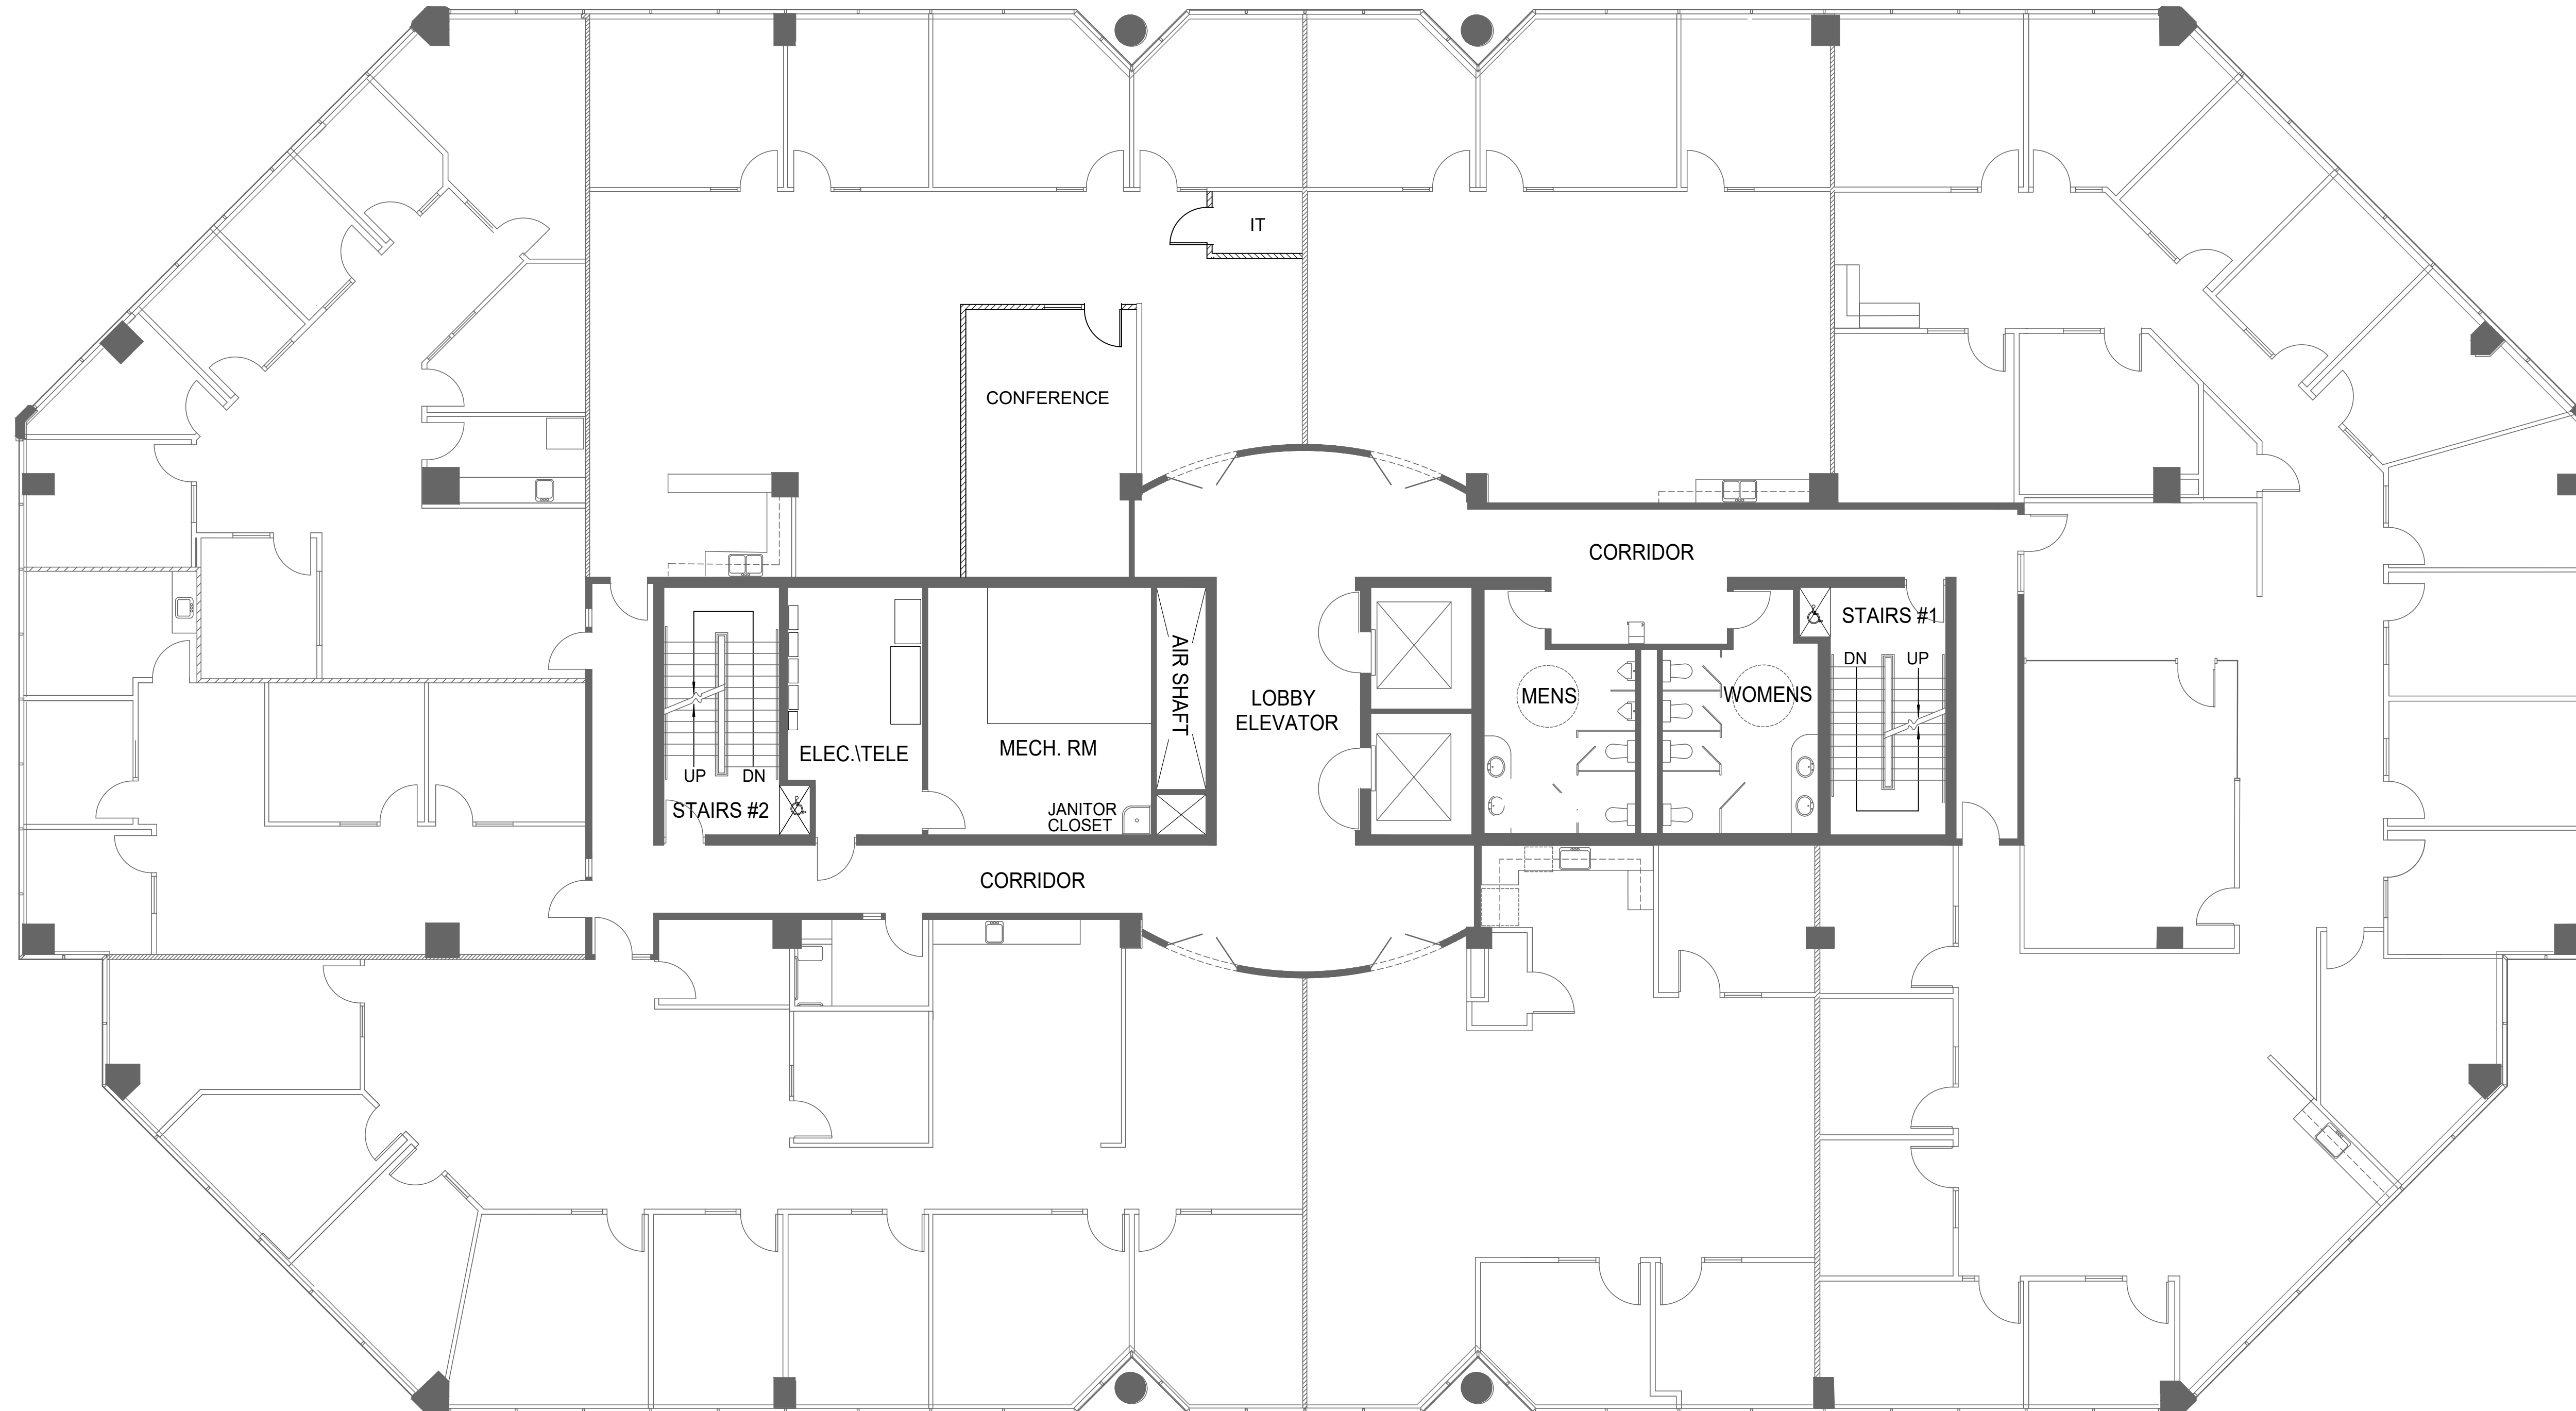

Available	3,067 rsf
Suite 400	Revised 25 Feb 26

SEAL

PROJECT INFORMATION

SQUARE FEET:

ARCHITECT:

DRAWN BY: CAMILLE BEAUREGARD

ISSUE DATE: 03/19/2026

SCALE: 1/8"=1'-0"

SUITE 400 CURRENT LAYOUT

SHEET TITLE

A-1

SHEET NUMBER

Available	3,067 rsf
Suite 400	Revised 25 Feb 26

SEAL

PROJECT INFORMATION

SQUARE FEET:

ARCHITECT:

DRAWN BY: CAMILLE BEAUREGARD

ISSUE DATE: 03/19/2026

SCALE: 1/8"=1'-0"

SUITE 400 POTENTIAL LAYOUT

SHEET TITLE

A-1

SHEET NUMBER