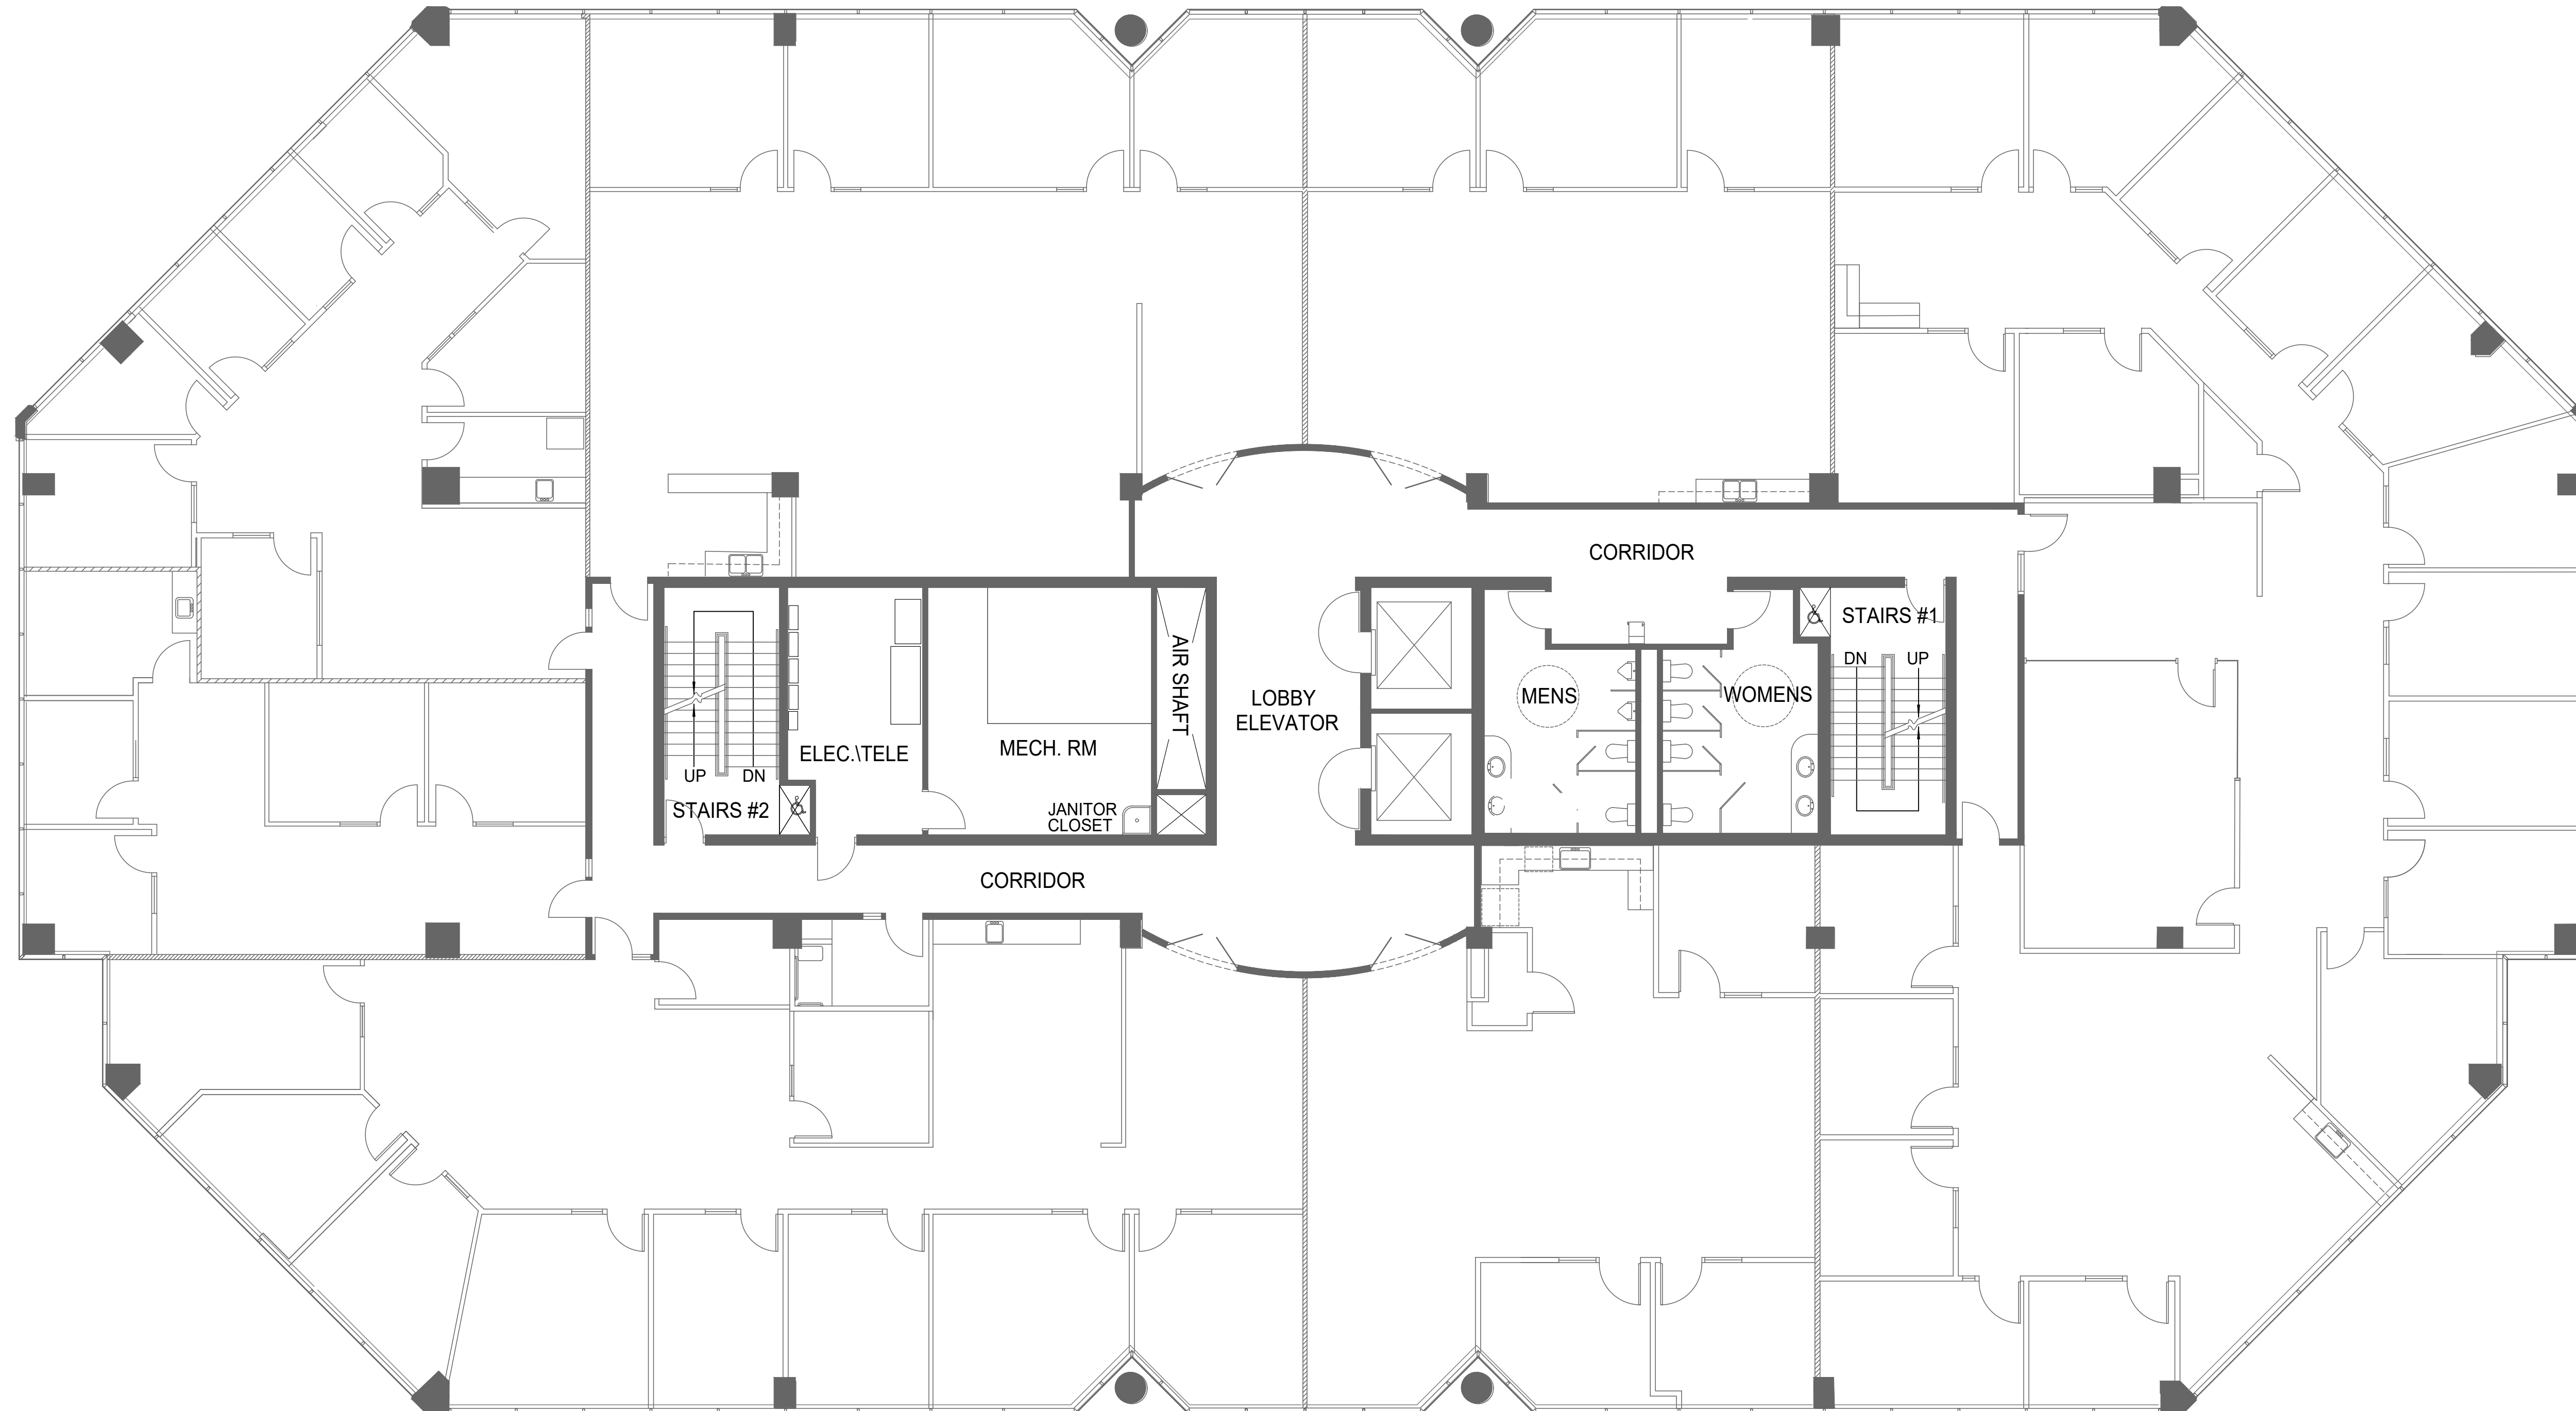

Available	3,067 rsf
Suite 400	Revised 25 Feb 26

SEAL

PROJECT INFORMATION

SQUARE FEET:

ARCHITECT:

DRAWN BY: CAMILLE BEAUREGARD

ISSUE DATE: 03/19/2026

SCALE: 1/8"=1'-0"

SUITE 400 CURRENT LAYOUT

SHEET TITLE

A-1

SHEET NUMBER

Available	3,067 rsf
Suite 400	Revised 25 Feb 26

SEAL

PROJECT INFORMATION

SQUARE FEET:

ARCHITECT:

DRAWN BY: CAMILLE BEAUREGARD

ISSUE DATE: 03/19/2026

SCALE: 1/8"=1'-0"

SUITE 400 POTENTIAL LAYOUT

SHEET TITLE

A-1

SHEET NUMBER