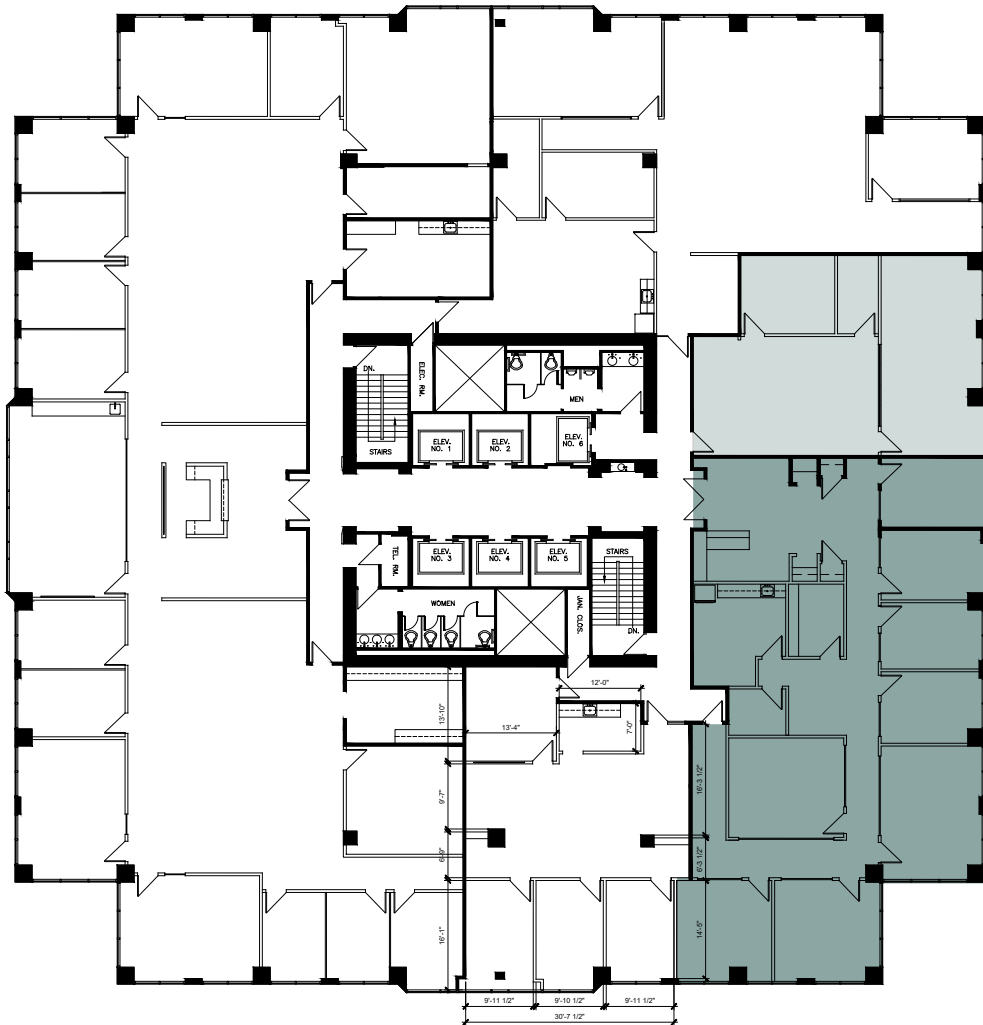

Lighton Tower

7500 College Blvd., Overland Park, KS 66210
241,150 RSF building | 14 floors

1,333 RSF Suite 1180
3,634 RSF Suite 1100

Patrick Meraz, CCIM
+1 913 469 4622
patrick.meraz@jll.com

RJ Trowbridge
+1 913 469 4637
rj.trowbridge@jll.com