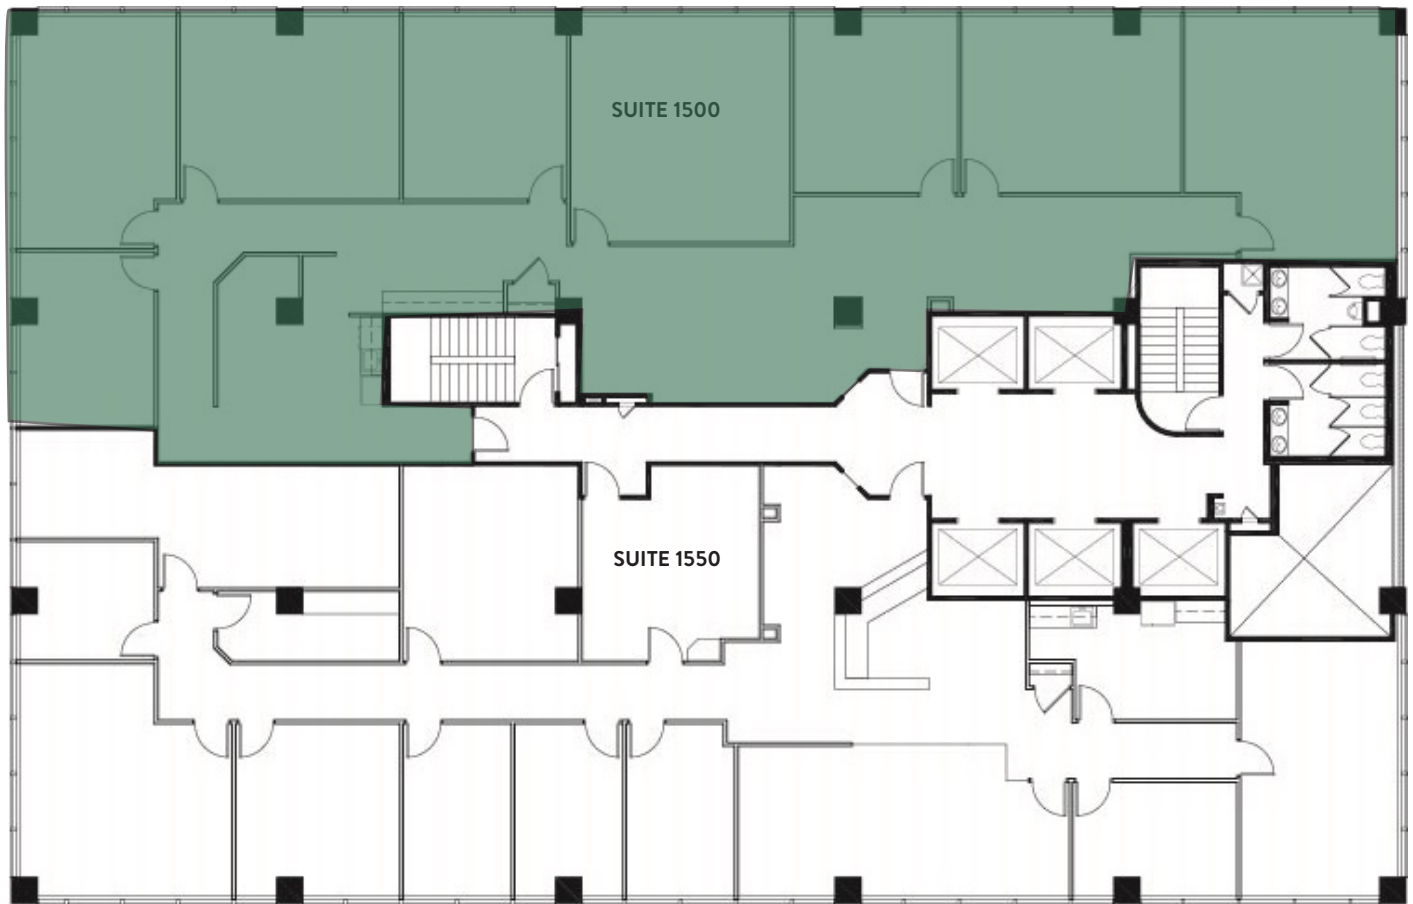

SEVENTEENTH STREET 475

FOR LEASE

SUITE 1550 | 5,019 SF

For Leasing Information, Contact:

Peter Thomas

303.324.0677
pthomas@lpc.com

Andrew Piepgras

303.226.8209
apiepgras@lpc.com