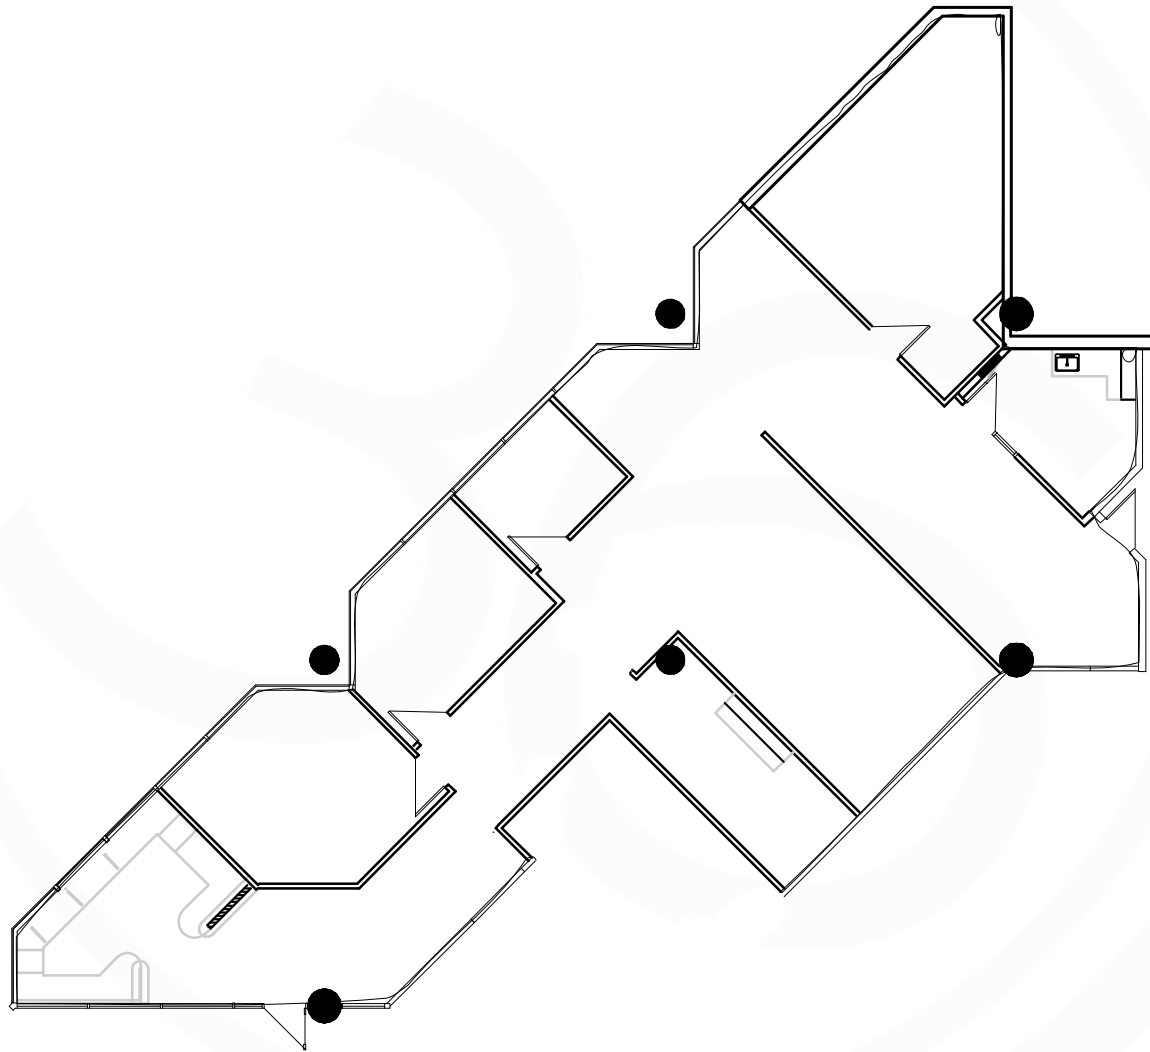

Suite 150 - ±2,860 SF

EXCLUSIVE ADVISORS

JOE VALE

Senior Associate

+1 602 229 5856

joe.vale@cushwake.com

TARRYN FOUNTAIN

Associate