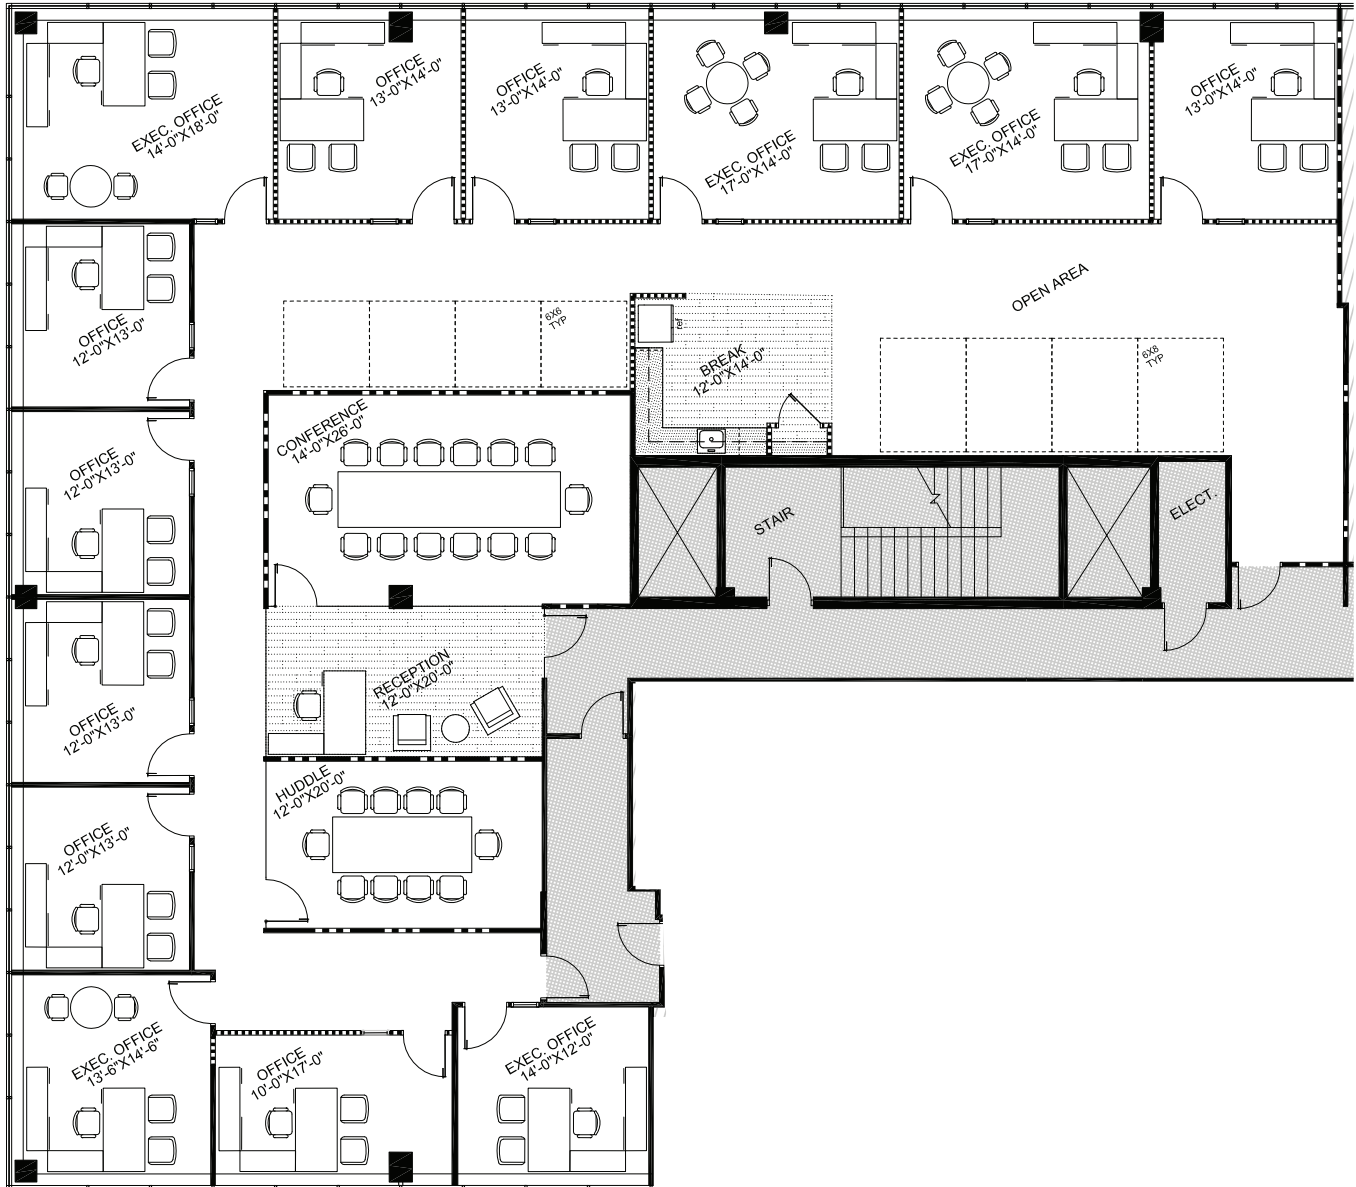

PYRAMID POINTE

SUITE 200
5,955 RSF

PREMIUM OFFICE FOR LEASE

W. Ryan Stout
303.813.6448
ryan.stout@cushwake.com

Zachary T. Williams
303.813.6474
zach.williams@cushwake.com

Caitlin I. Ellenson
303.312.1914
caitlin.ellenson@cushwake.com