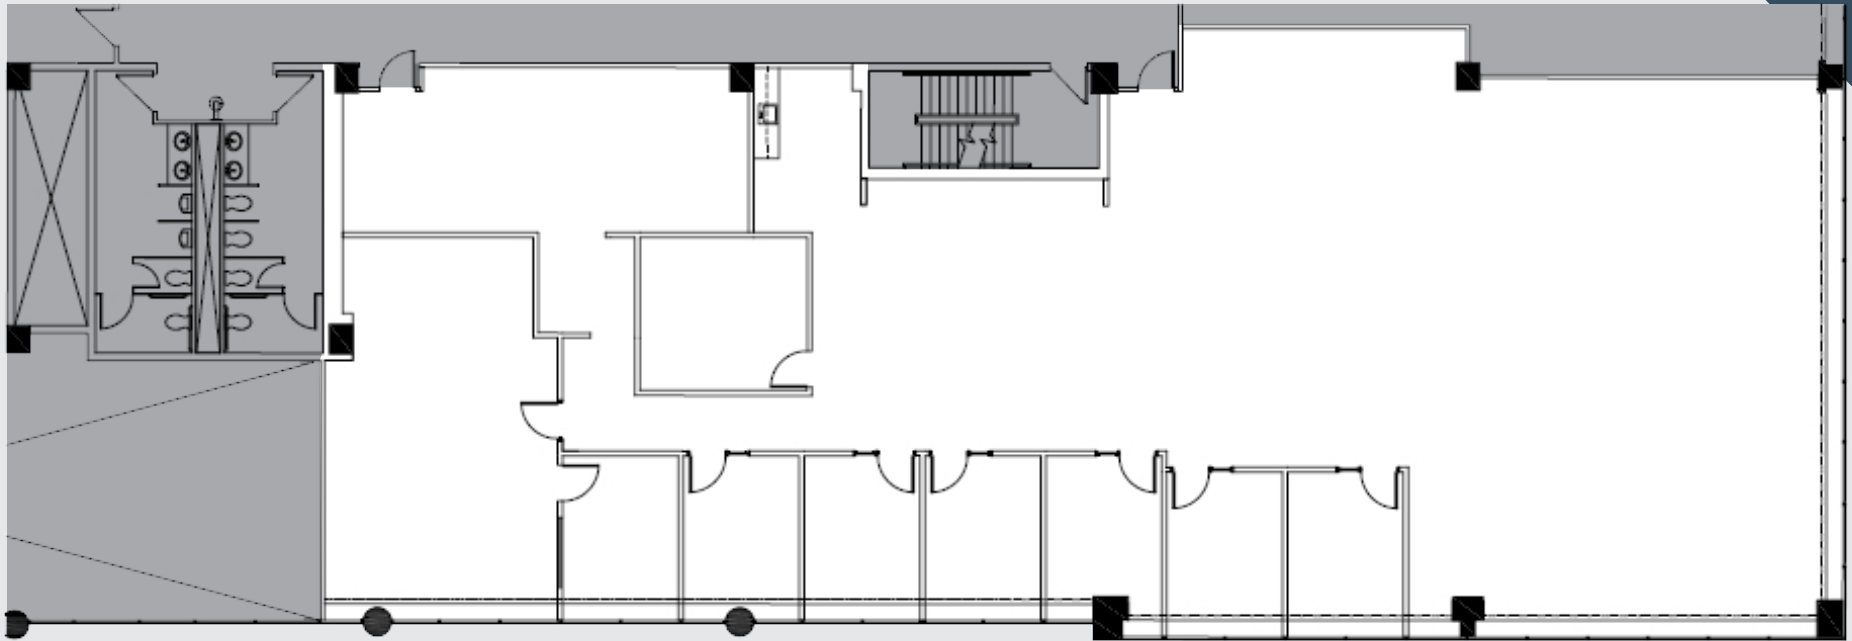

TWO DENVER HIGHLANDS

10065 East Harvard Avenue, Denver, CO 80231

Suite 270
7,065 RSF

Description:

Reception, larger conference, 7 private offices, breakroom, storage/IT or copy/print, large open office / bull pen