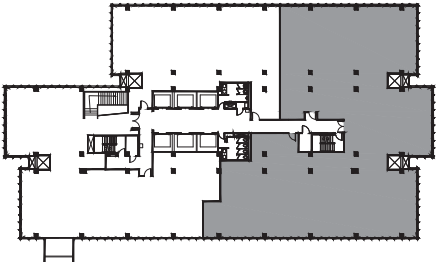

# TOWER 229, SUITE 2350

7,858 RSF

KEY PLAN