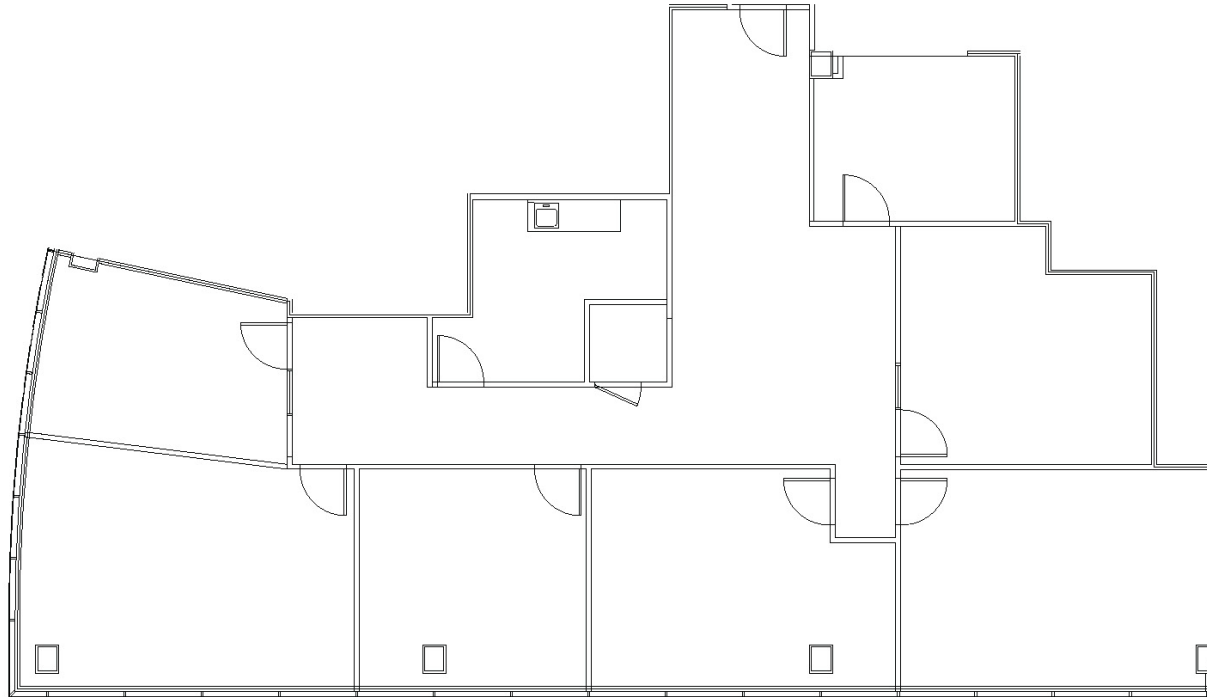

SUITE 470

2,916 RSF

FOR LEASING INFORMATION:

Matt Pruitt | Christian Canion | Harrison Biro
+1 713 425 5857