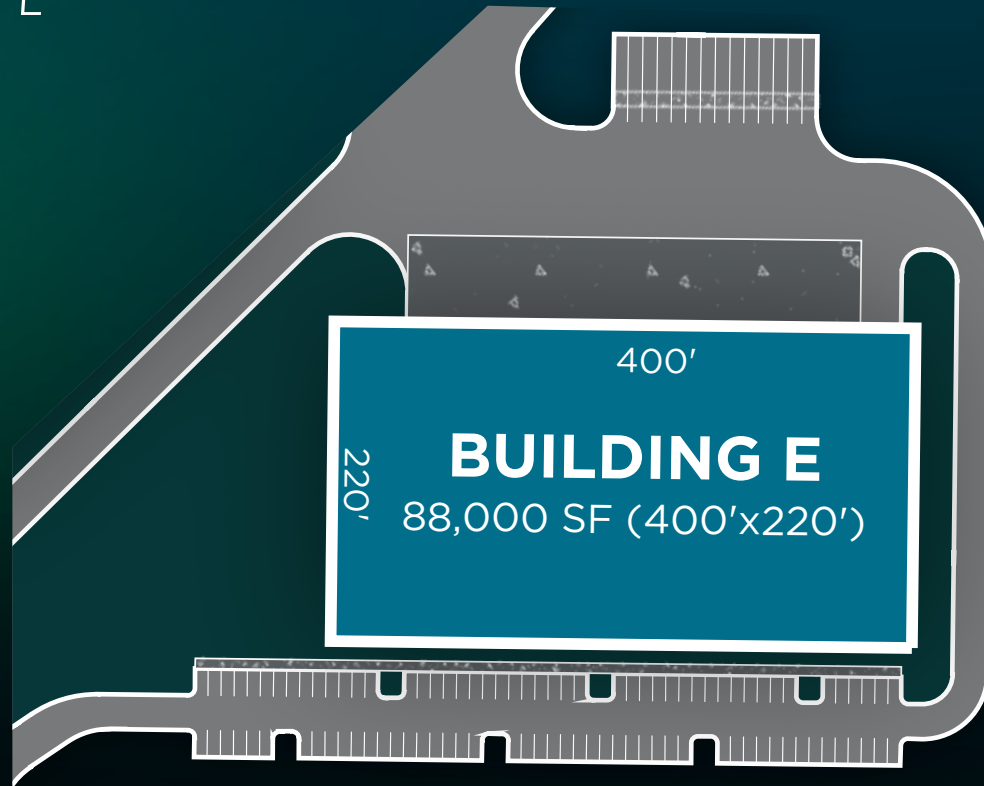

85 EXCHANGE

/// BUILDING E

88,000 SF

SPACE AVAILABLE
88,000 SF

BLDG DIMENSIONS
400' X 220'

LOADING
REAR LOAD

DRIVE-INS
2 (14'X16')

CAR PARKING
76 SPACES

TRAILER PARKING
8 SPACES

CLEAR HEIGHT
32'

DOCK DOORS
2 (9'X10')

POWER
1,600 AMPS