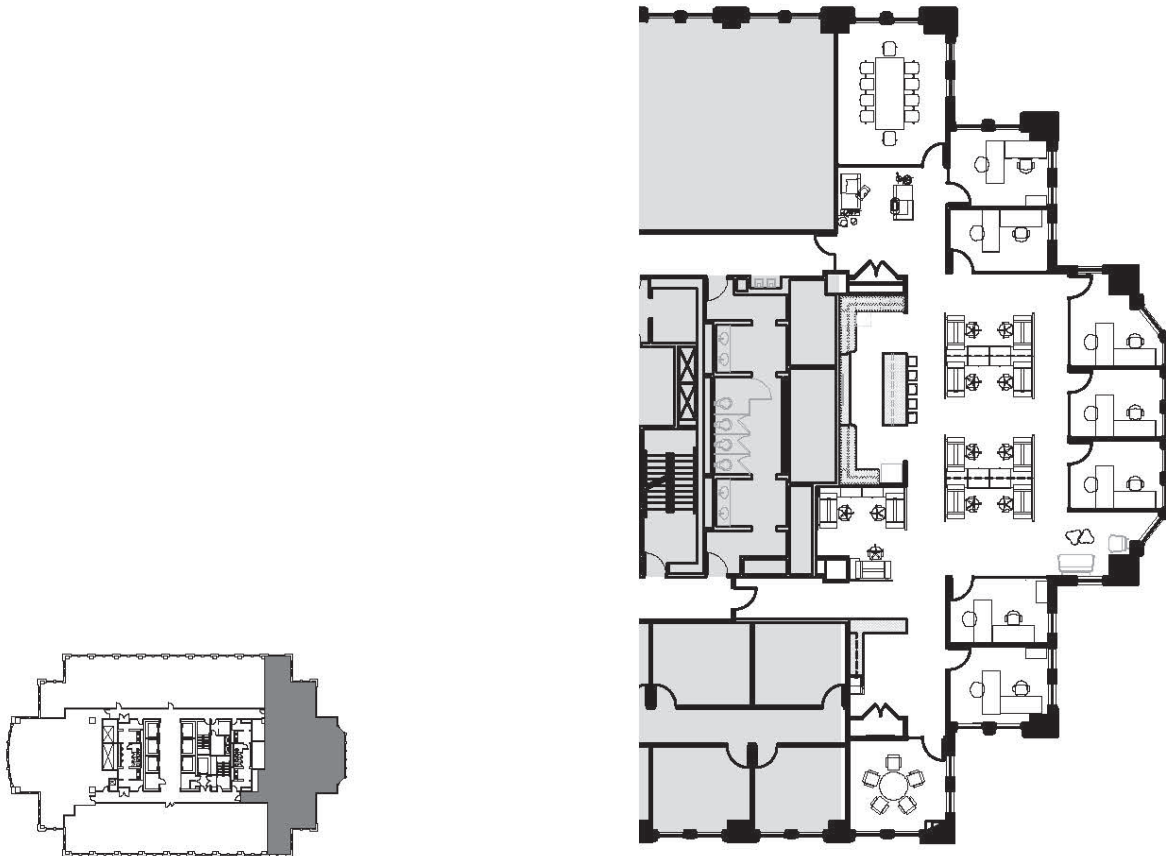

Floor Plan

25th Floor | Suite 2520 | 4,962 RSF

Mason Taylor
+1 312 470 2337
mason.taylor@cushwake.com

Karoline Eigel
+1 312 470 2302
karoline.eigel@cushwake.com

Paige Krueger
+1 949 554 9643
paige.krueger@cushwake.com