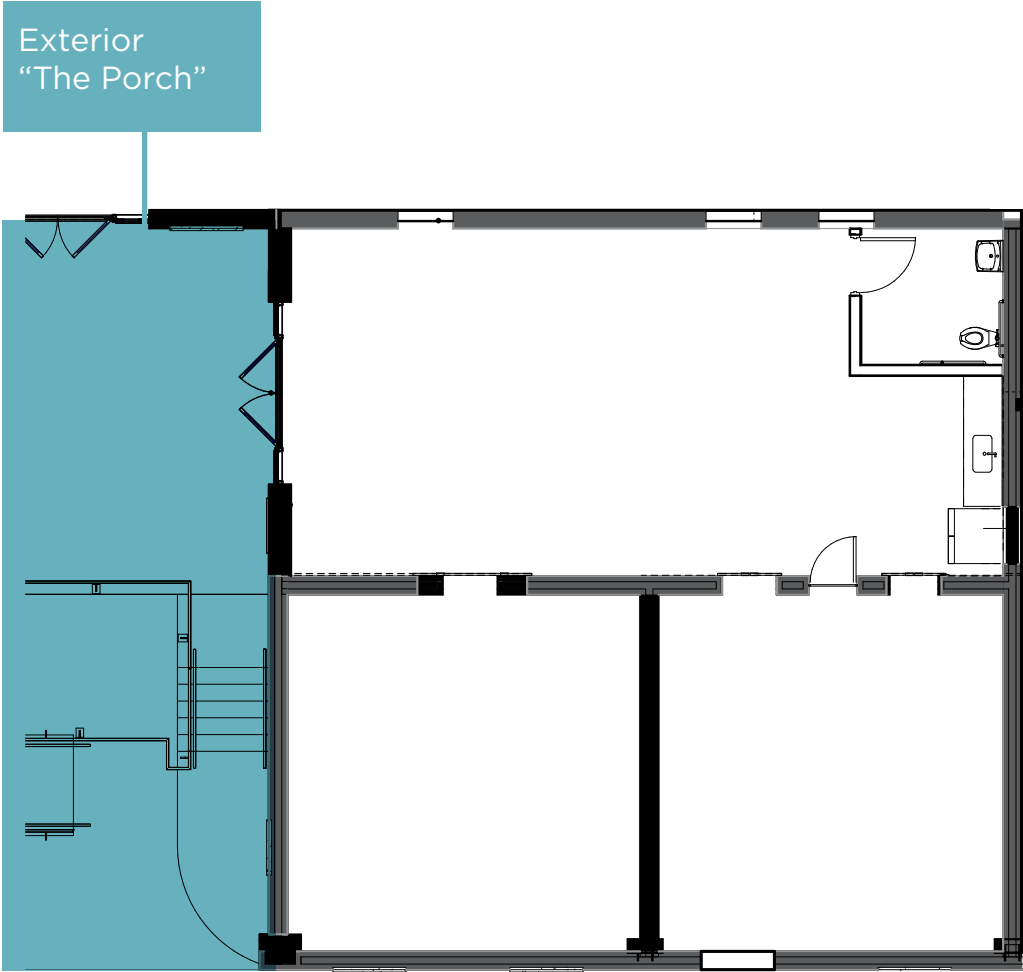

SUITE 103 | 1701 N GRAHAM STREET

1,823 RSF

CONTACT

RHEA GREENE | 704.928.5211 | rdg@trinity-partners.com
JENNIFER KURZ | 704.576.2254 | jtk@trinity-partners.com
CHASE MERKEL | 410.693.8745 | cmerkel@trinity-partners.com